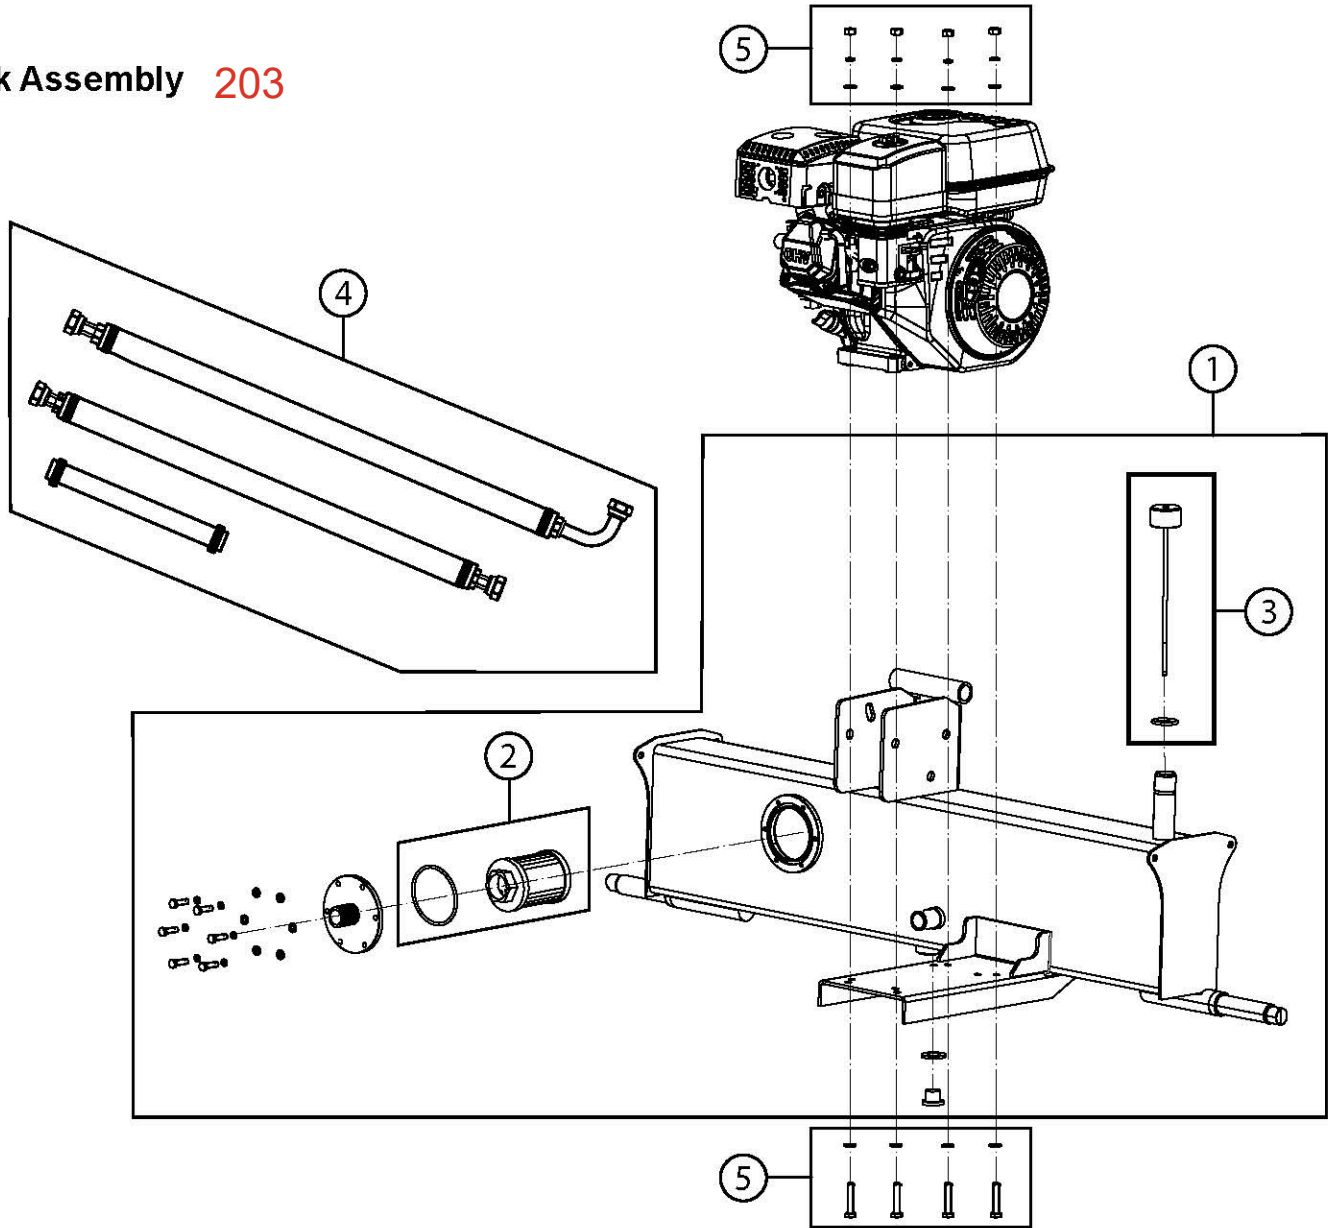

### 25T

Item	Kit No.	Description
1	622591	Beam 25T, with PowerPro Decals
2	622524	8" Wedge, 25T
3	622906	4" Cylinder Kit with Decals
4	622608	Valve, 4100 PSI
5	622520	Beam Lock
6	622576	Log Catcher
7	622492	Hardware Kit
not shown	623308	4" Cylinder Seal Kit

Wheel Assembly 202

25T

Item	Kit No.	Description
1	622492	Hardware Kit, Bracket
2	S400312B0	4.8" X 8" Wheel Assembly

**REPLACEMENT PARTS**

**Tank Assembly 203**

**25T**

Item	Kit No.	Description
1	622526	Assembly Tank, 25T
2	622528	Filter Assembly Kit
3	622529	Vent Cap Assy
4	622497	Hose Kit, Bracket
5	622492	Hardware Kit, 25T & 30T

## REPLACEMENT PARTS