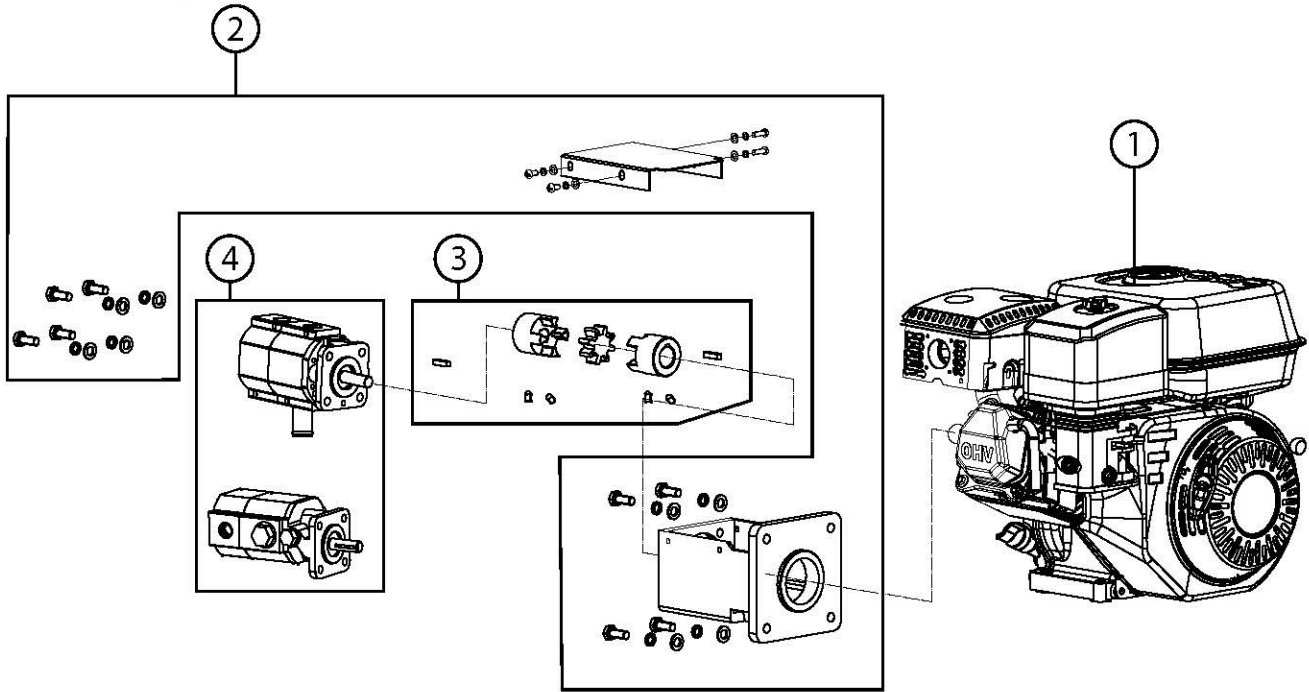

Motor Assembly 204

25T with Kohler SH265

Item	Kit No.	Description
1	622558	Motor, Kohler SH265
2	622535	SM Pump Mount Assembly Kit
3	623656	Kohler SH265 CPLR Kit
4	622536	Pump 2-Stage 14 GPM