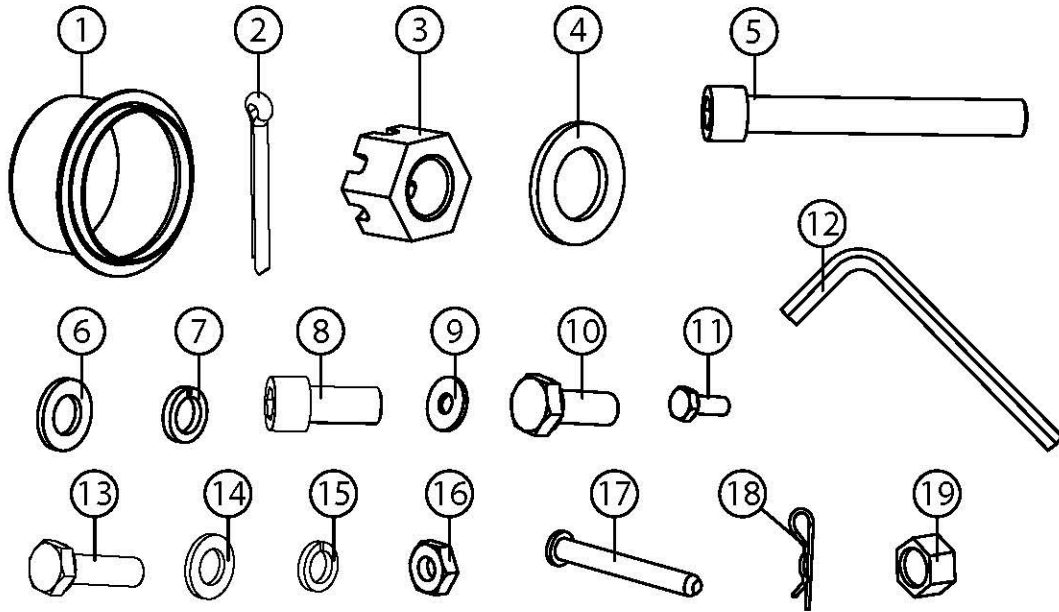

## REPLACEMENT PARTS

### Tongue Assembly 205

### 25T

Item	Kit No.	Description
1	622530	Tongue Assembly Ground Stand Kit
2	622533	Ground Stand Kit
3	622532	2in Ball Coupler Kit with Chains
4	622492	Hardware Kit, 25T & 30T

622492 Hardware Kit for 25T 206

25T

Item	Description	Quantity
13	M8 x 40mm Bolt	4
14	M8 Flat Washer	8
15	M8 Lock Washer	4
16	M8 Nut	4