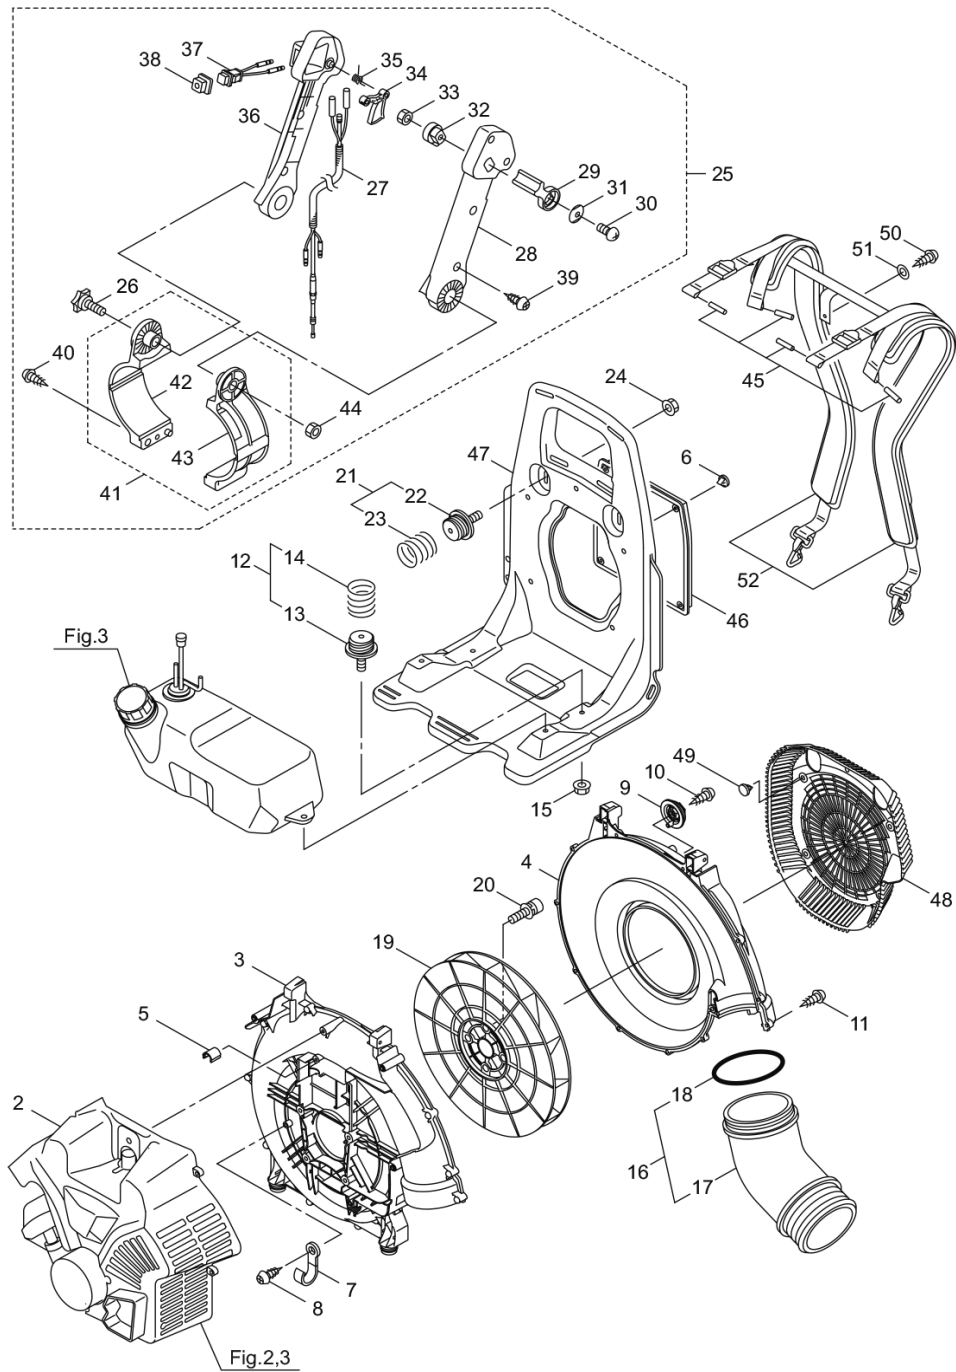

PARTS LIST

BL9000

CONTENTS

1. FRAME & BLOWER	1 ~ 4
2. ENGINE (CYLINDER, CRANKCASE)	5 ~ 8
3. ENGINE (CARBURETOR, FUEL TANK).....	9 ~ 12
4. ACCESSORIES, OPTIONAL PARTS	13 ~ 14

2018. 04.

MARUYAMA

P/N 524388-2

1. BL9000
FRAME & BLOWER

Status	Position	Parts Number	Parts Name	Unit Quantity	Set Unit Quantity	Specification	Remarks	Maker code
	57	276039	WASHER	1				
	58	276040	PLATE	1				
	59	276041	SCREW	1				
	60	276042	ROPE ASSY	1			Incl.61-63	
	61	276043	STARTER ROPE	1				
	62	262633	STARTER KNOB	1		ク		
	63	262981	CAP	1		ク		
	64	275877	BOLT	4		M6X25(W12.5X1.6)	M6X25	
	65	268940	SCREW	3		M5X18WSW-12	M5x18	
	66	276163	TOP COVER	1				