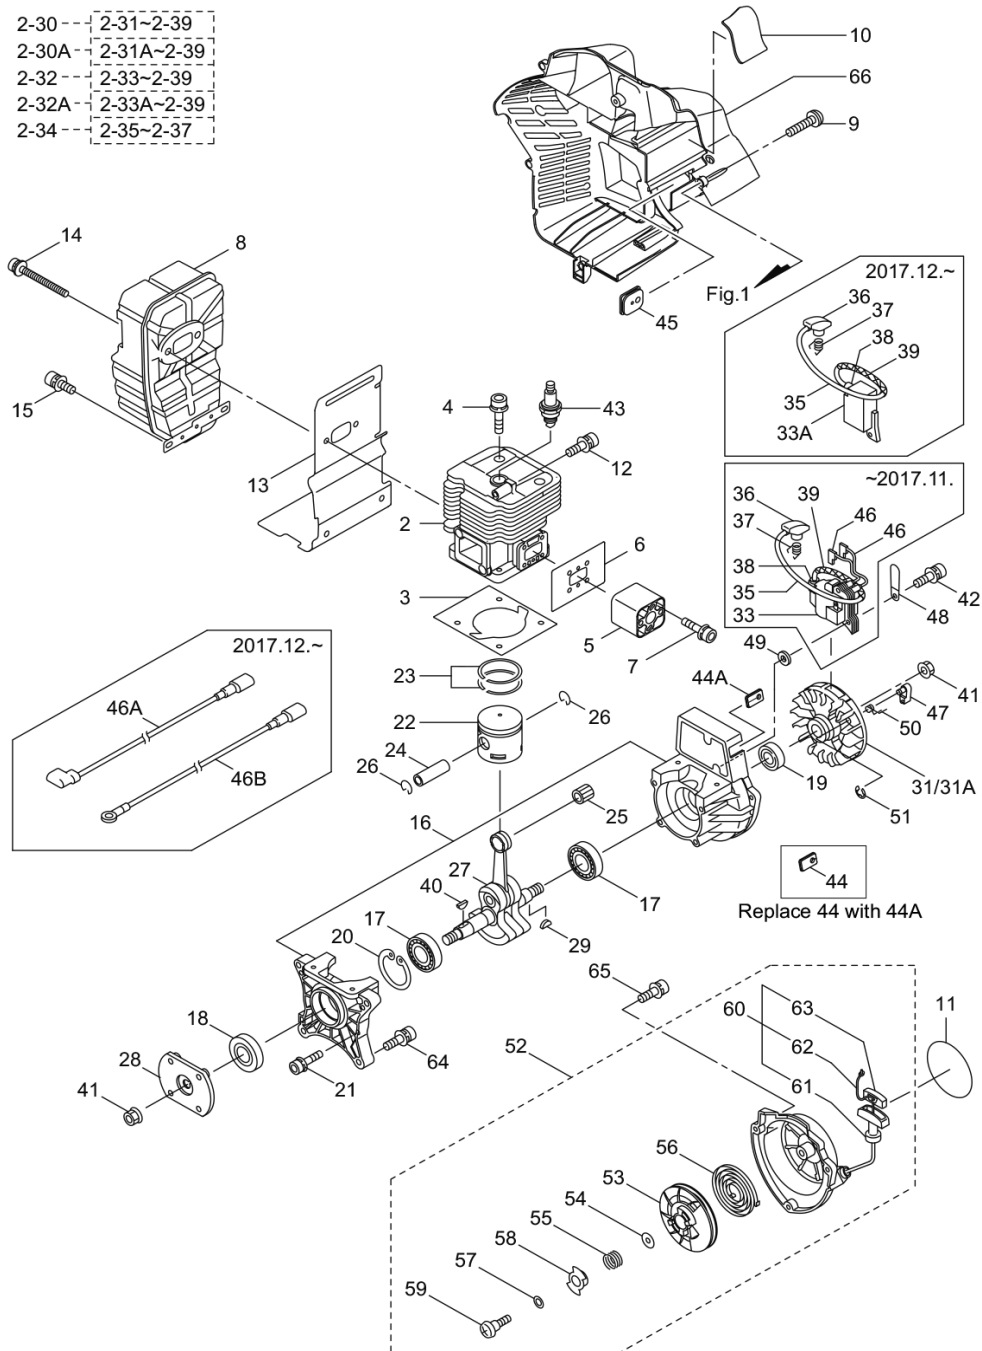

2. BL9000
ENGINE (CYLINDER, CRANKCASE)

2-30	2-31~2-39
2-30A	2-31A~2-39
2-32	2-33~2-39
2-32A	2-33A~2-39
2-34	2-35~2-37

※ 30+46(2) are interchangeability 30A+46A+46B and in combination.