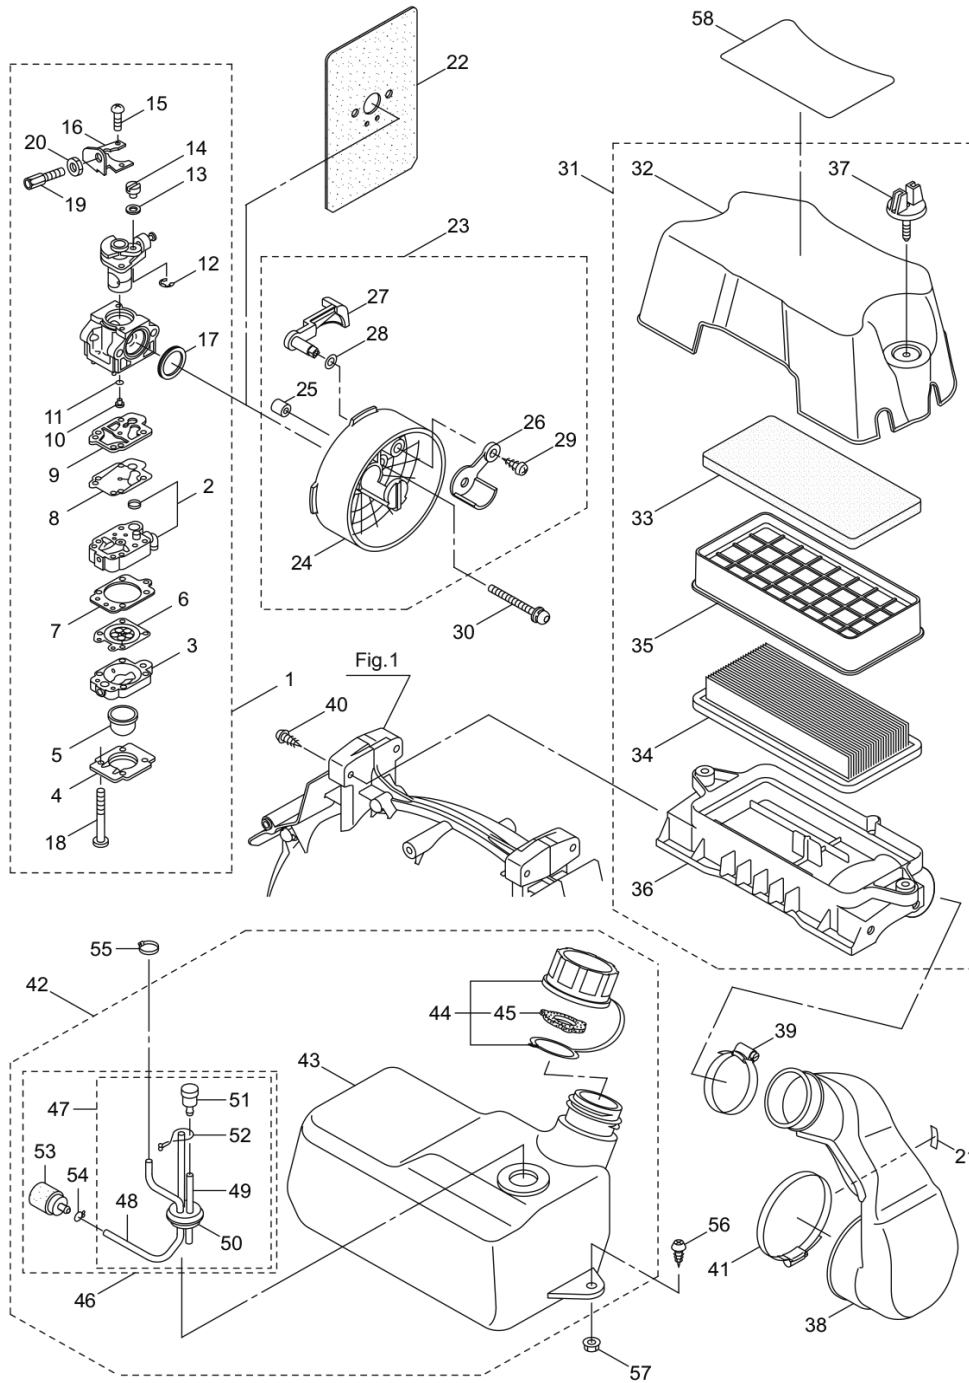

3. BL9000
ENGINE (CARBURETOR, FUEL TANK)

Status	Position	Parts Number	Parts Name	Unit Quantity	Set Unit Quantity	Specification	Remarks	Maker code