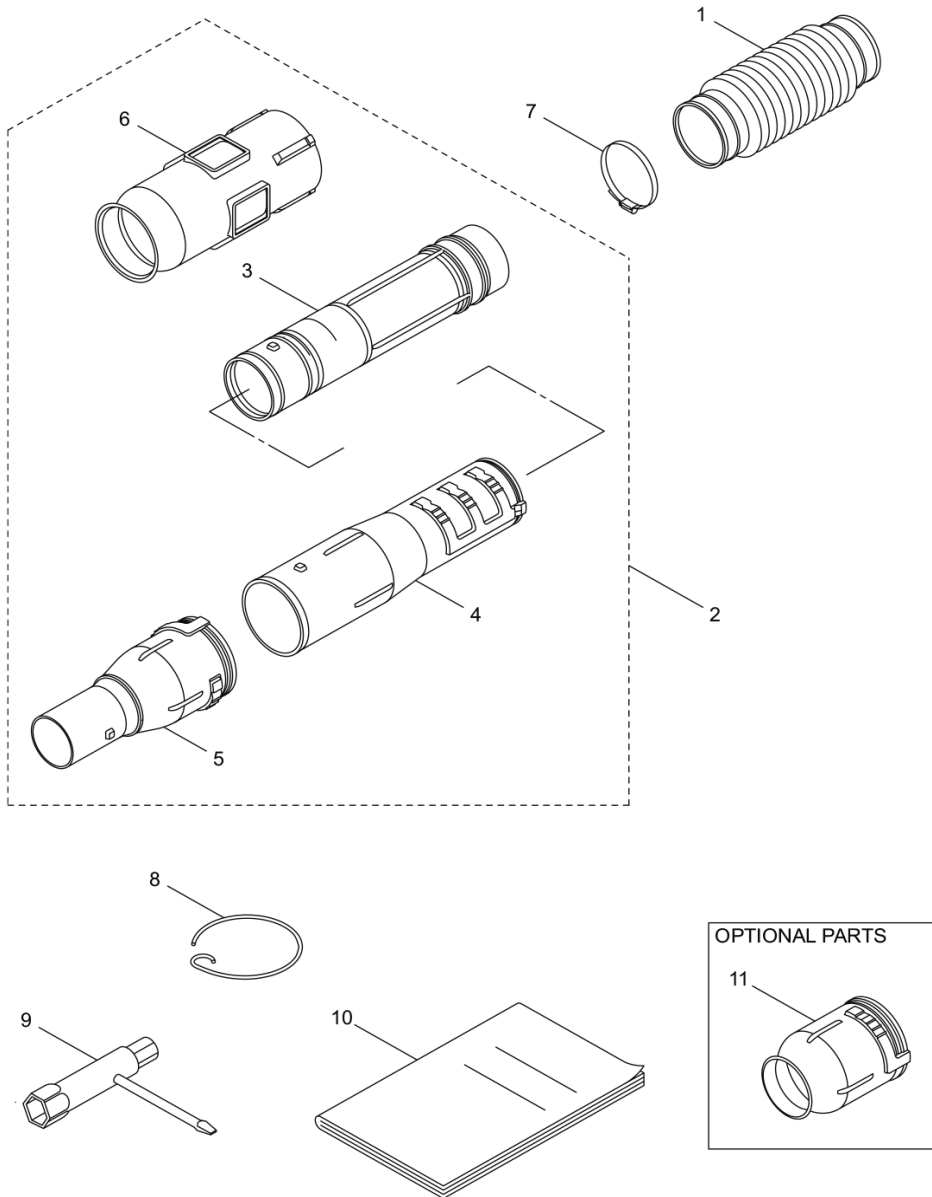

4. BL9000
ACCESSORIES, OPTIONAL PARTS

Status	Position	Parts Number	Parts Name	Unit Quantity	Set Unit Quantity	Specification	Remarks	Maker code