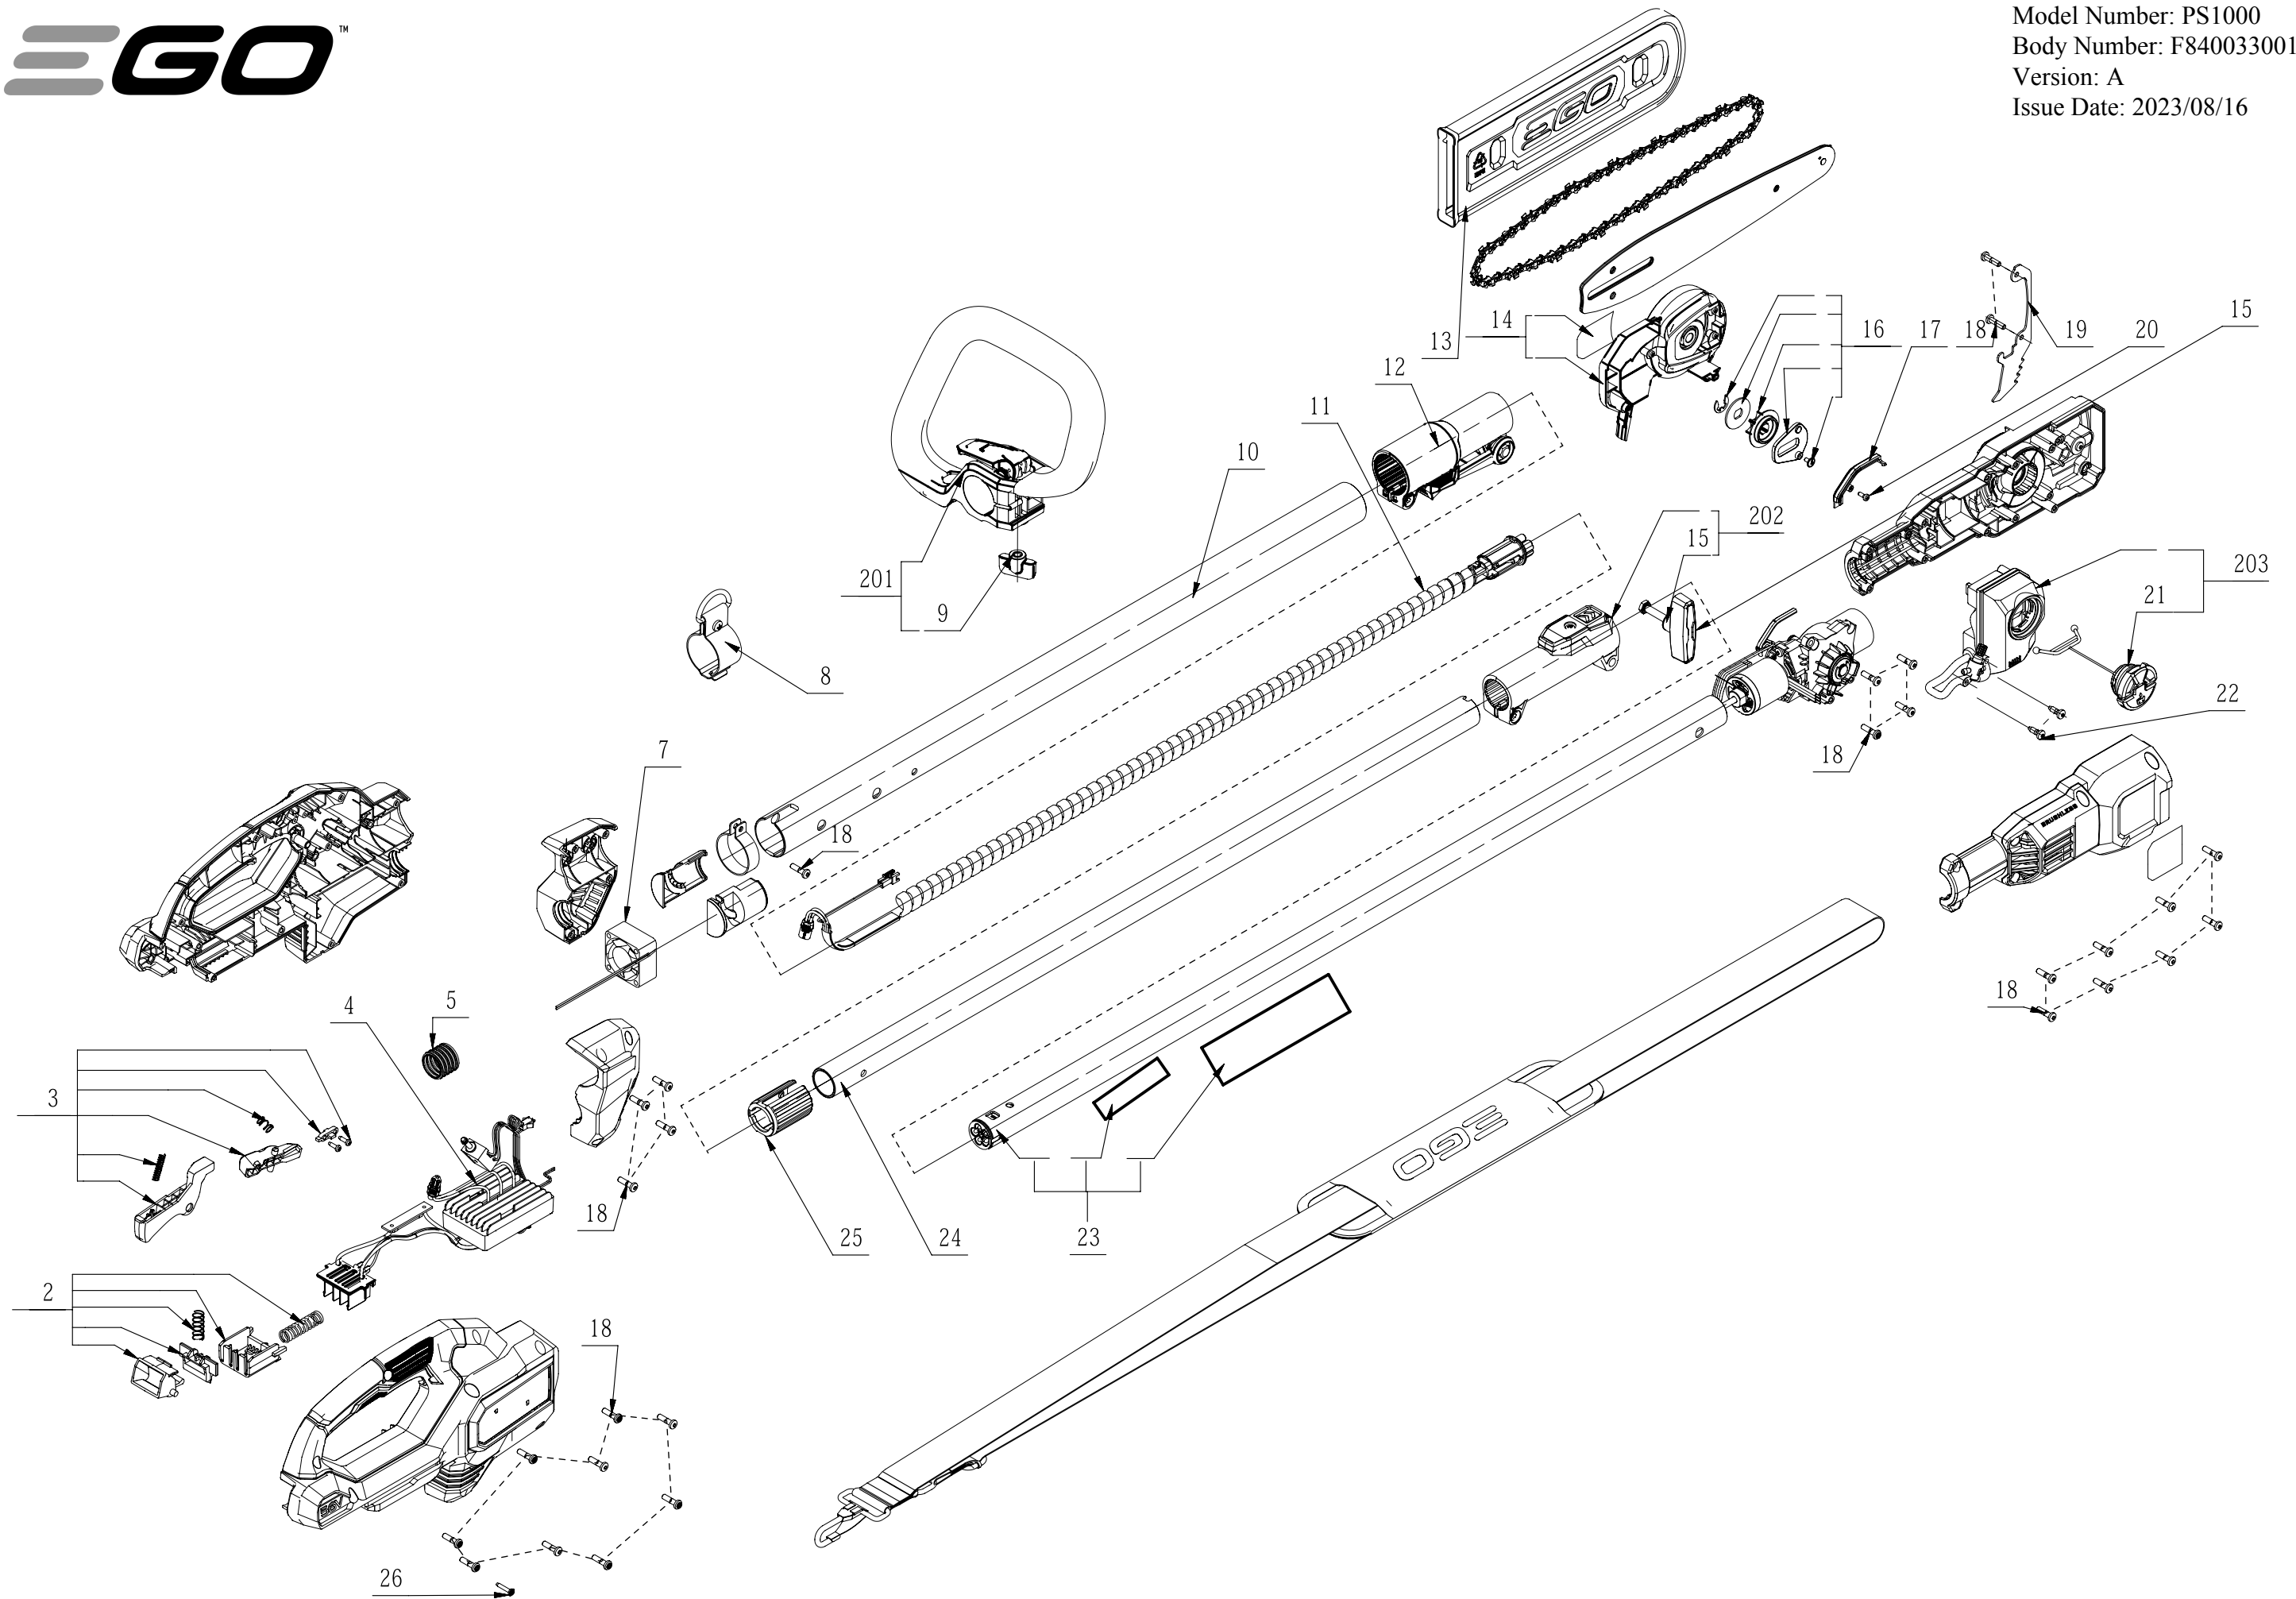

Product Description: Pole Saw
Model Number: PS1000
Body Number: F840033001S01
Version: A
Issue Date: 2023/08/16

Service Part List_PS1000_Vervion A

No.	Product Model#	Part Number	Description	Qty
2	PS1000	2829567001	Lock Assembly	1
3	PS1000	2829568001	Switch Trigger Set	1
4	PS1000	2831336001	Electric Assembly	1
5	PS1000	3130238001	Bellows Seal	1
7	PS1000	3300025001	DC Fan	1
8	PS1000	2829089001	Hook Set	1
9	PS1000	3400010003	Wing Nut	1
10	PS1000	3555938001	Outer Tube	1
11	PS1000	4861088001	Spring Wire Assembly	1
12	PS1000	2829325001	Connector Assembly	1
13	PS1000	3128561001	Sheath	1
14	PS1000	2829582001	Cover Plate Assembly	1
15	PS1000	2829569001	Knob Assembly	1
16	PS1000	2829571001	Adjusting Plate Assembly	1
17	PS1000	3133756001	Lamp Housing	1
18	PS1000	5620479001	Screw	28
19	PS1000	3708670001	Wood Teeth	1
20	PS1000	5610222001	Hexagon Lobuar Screw	1
21	PS1000	2828587001	Kettle Cover Assembly	1
22	PS1000	5620377001	Hexagon Socket Screw	2
23	PS1000	2790704001	Motor And Gear Case Assembly	1
24	PS1000	3555931001	Inner Tube	1
25	PS1000	3133760001	Lock Sleeve	1
26	PS1000	5610274001	Self Tapping Screw	1
201	PS1000	2829121001	Front Handle Set	1
202	PS1000	2829122001	Connector Assembly	1
203	PS1000	2829339001	Kettle Assembly	1