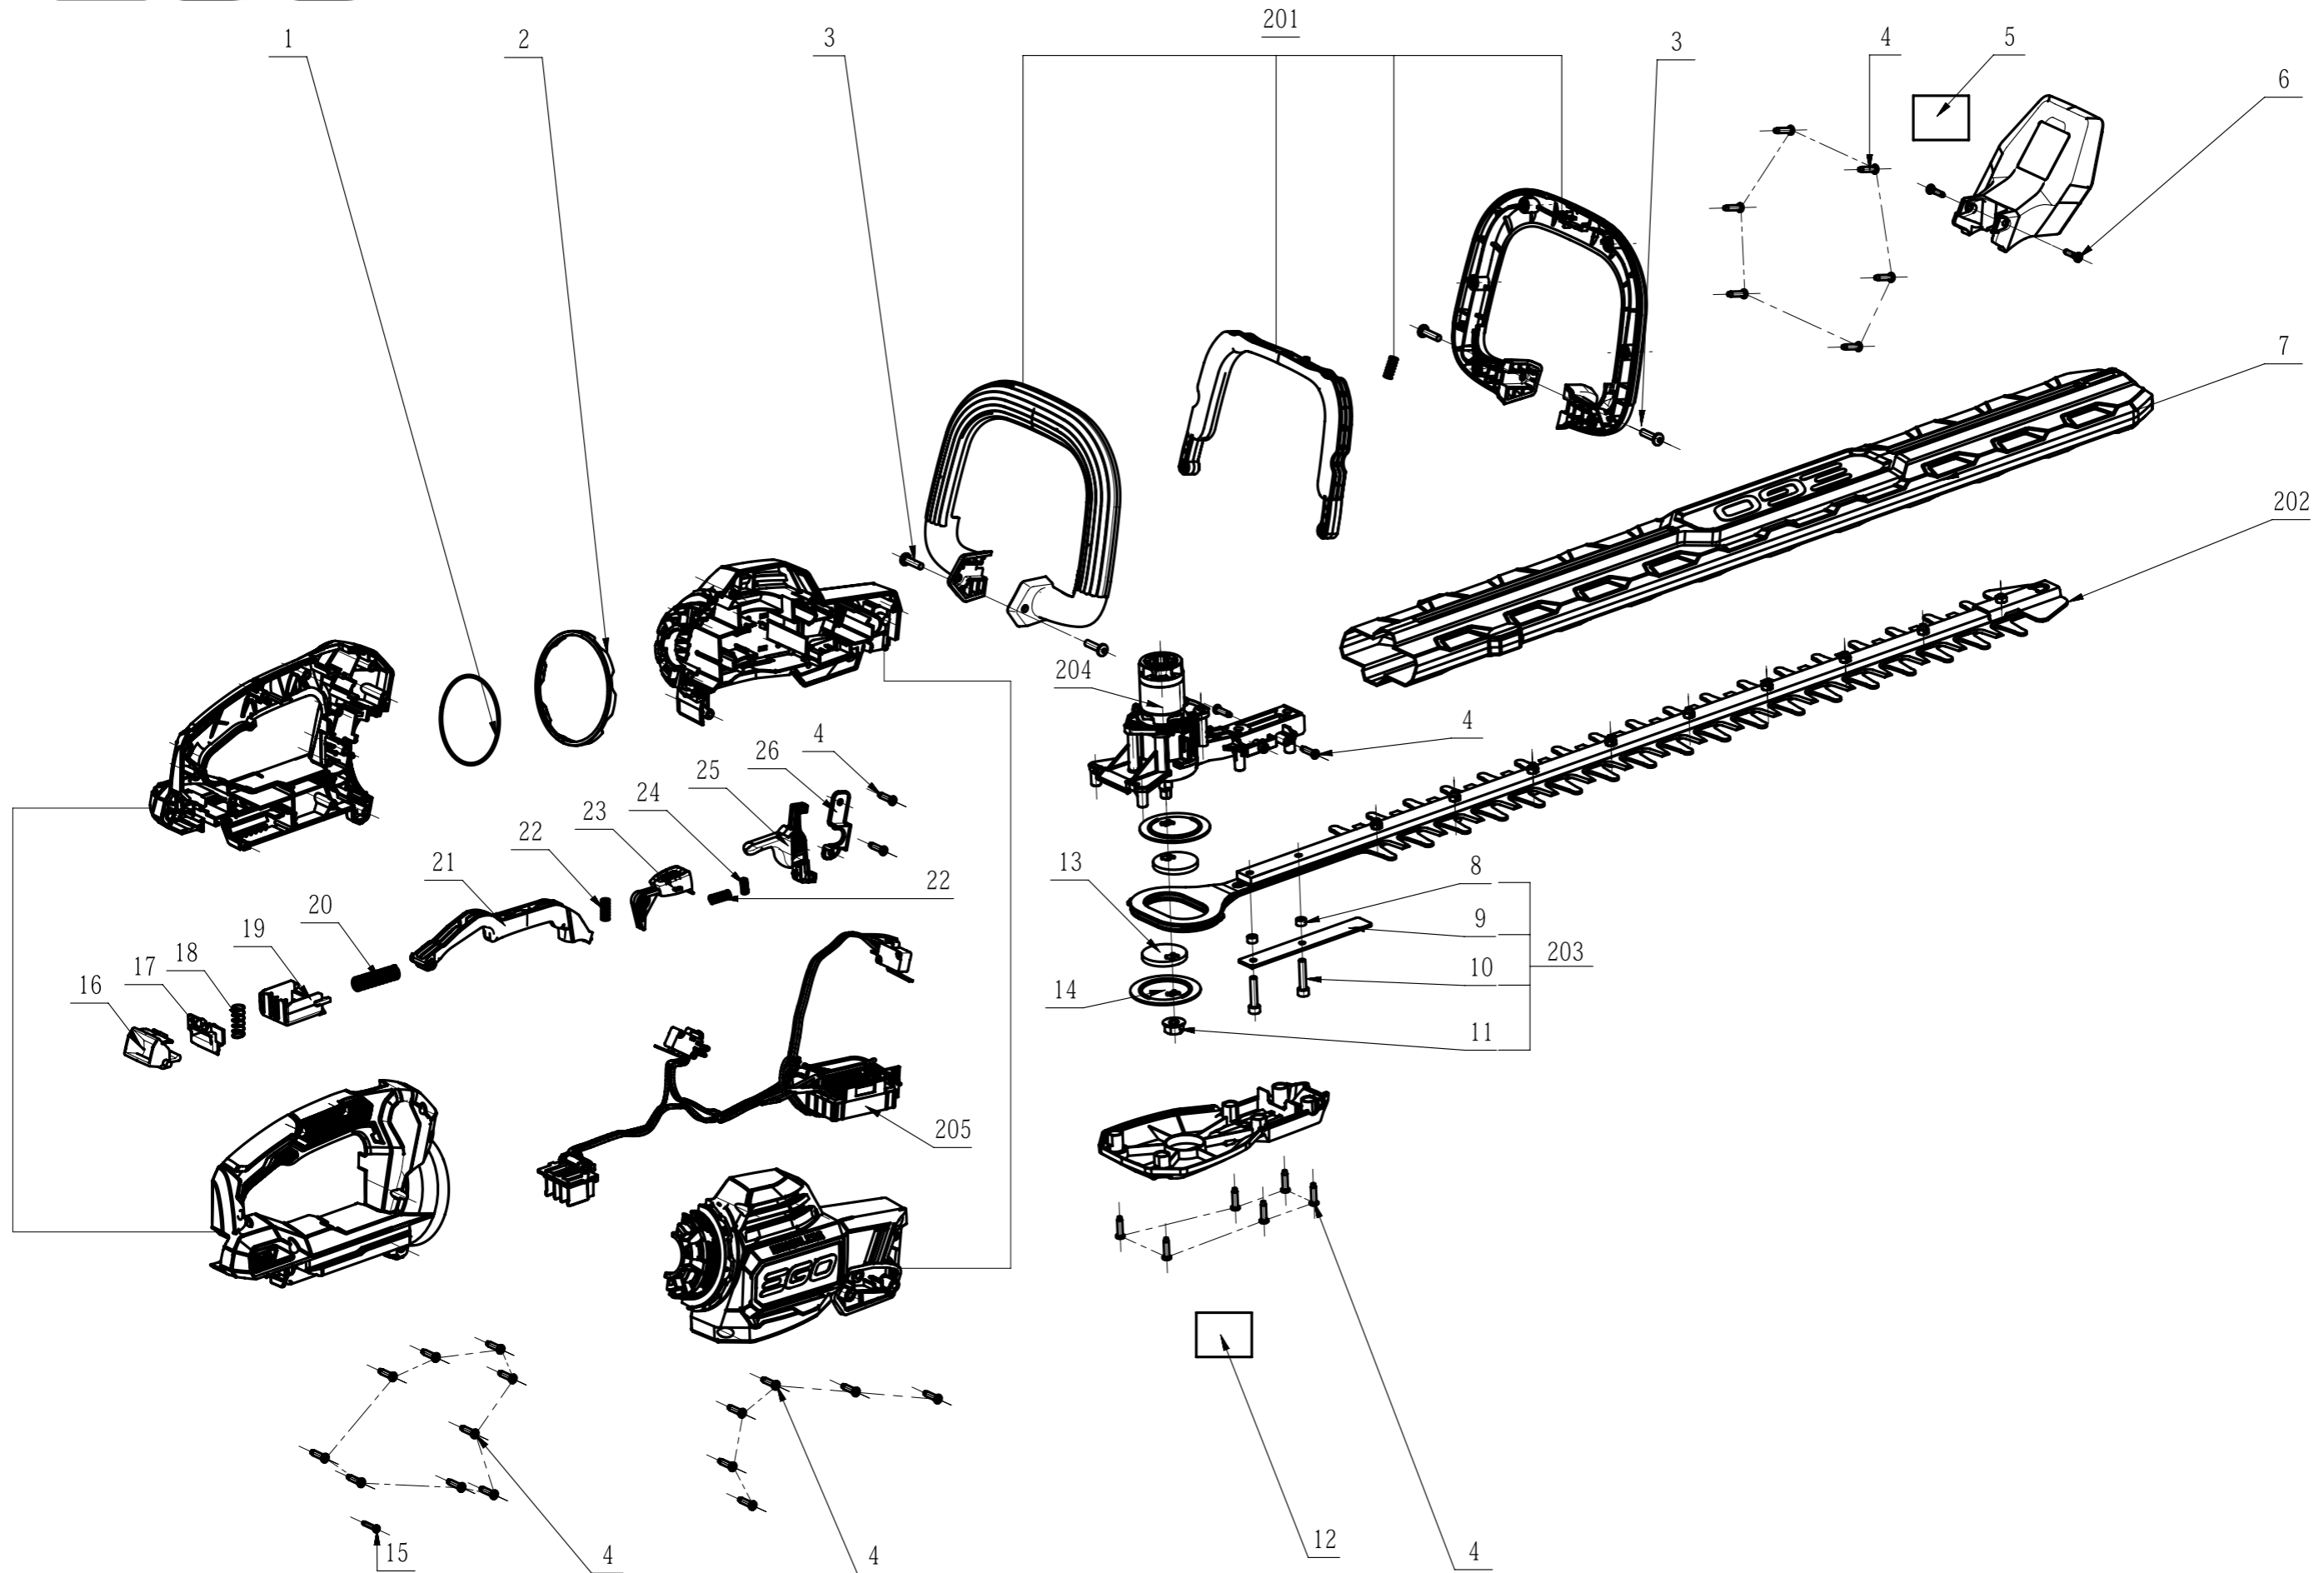

Product Description:Hedge Trimmer  
Model Number:HT2600  
Service Item Number:F830035001S01  
Version:A  
Issue Date: 2022/09/29

## Service Part List\_HT2600\_Vervion A

No.	Product Model#	Part Number	Description	Qty
1	HT2600	5690424001	O Ring	1
2	HT2600	3133666001	Latch	1
3	HT2600	5610291003	Tapping Screw	4
4	HT2600	5610294001	Tapping Screw	31
5	HT2600	2245893001	Nameplate	1
6	HT2600	5610264004	Hexagon Lobular Screw	2
7	HT2600	3133667001	Sheath	1
8	HT2600	5650671001	Bush	2
9	HT2600	3708686001	Support Plate	1
10	HT2600	5620216005	Hexagon Socket Screw	2
11	HT2600	5630325001	Flange Nut	1
12	HT2600	2245839001	Nameplate	1
13	HT2600	3708618001	Eccentric Block	2
14	HT2600	5650951001	Gasket	2
15	HT2600	5610013004	Tapping Screw	1
16	HT2600	3127498001	Power Pack Button	1
17	HT2600	3127497001	Power Pack Button	1
18	HT2600	3660013003	Spring1	1
19	HT2600	3131427001	Sliding Block	1
20	HT2600	3660818001	Compression Spring	1
21	HT2600	3133718001	Rear Switch Trigger	1
22	HT2600	3660046001	Spring	3
23	HT2600	3129010001	Lock Button	1
24	HT2600	3660344001	Spring	1
25	HT2600	3133717001	Trigger	1
26	HT2600	3133689001	Cord Anchorage	1
201	HT2600	2824552001	Side Handle	1
202	HT2600	2829138001	Pruning Blade Set	1
203	HT2600	2829250001	Fixing Block Assembly	1
204	HT2600	2790700001	Motor And Gear Case Assembly	1
205	HT2600	2831346001	4230_Electric Assembly	1