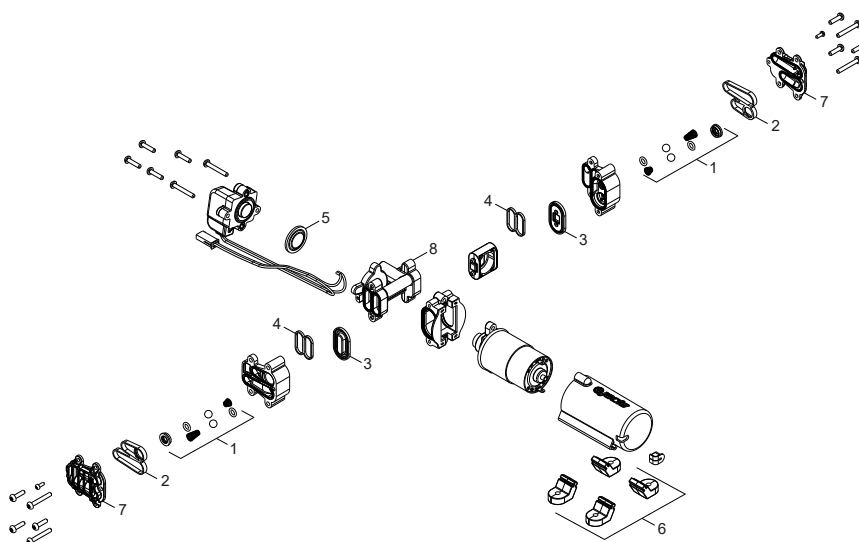

PUMP

Nº	CODE	DESCRIPTION	IMAGE	QTY.	UTILIZATION	NCM HS CODE	EAN BARCODE
1	1265959	VALVE AND SEALS KIT		1	PJB, DJB, DJB-S	8481.80.95	7909436944809
2	1265948	PUMP HEAD SEAL (JEP)		1	PJB, DJB, DJB-S	3926.90.90	7909436936415
3	1265943	PUMP DIAPHRAGM		1	PJB, DJB, DJB-S	3926.90.90	7909436948531
4	1265947	DISTRIBUTOR SEAL		1	PJB, DJB, DJB-S	3926.90.90	7909436936101
5	1265958	PRESSURE SWITCH MEMBRANE		1	PJB, DJB, DJB-S	3926.90.90	7909436936422
6	1279431	RUBBER FEET		1	PJB, DJB, DJB-S	8424.90.90	7909436952903
7	1279437	PUMP HEAD COVER (JEP)		1	PJB, DJB, DJB-S	8413.91.90	7909436953016
8	1279454	PUMP DISTRIBUTOR (JEP)		1	PJB, DJB, DJB-S	8424.90.90	7909436953023