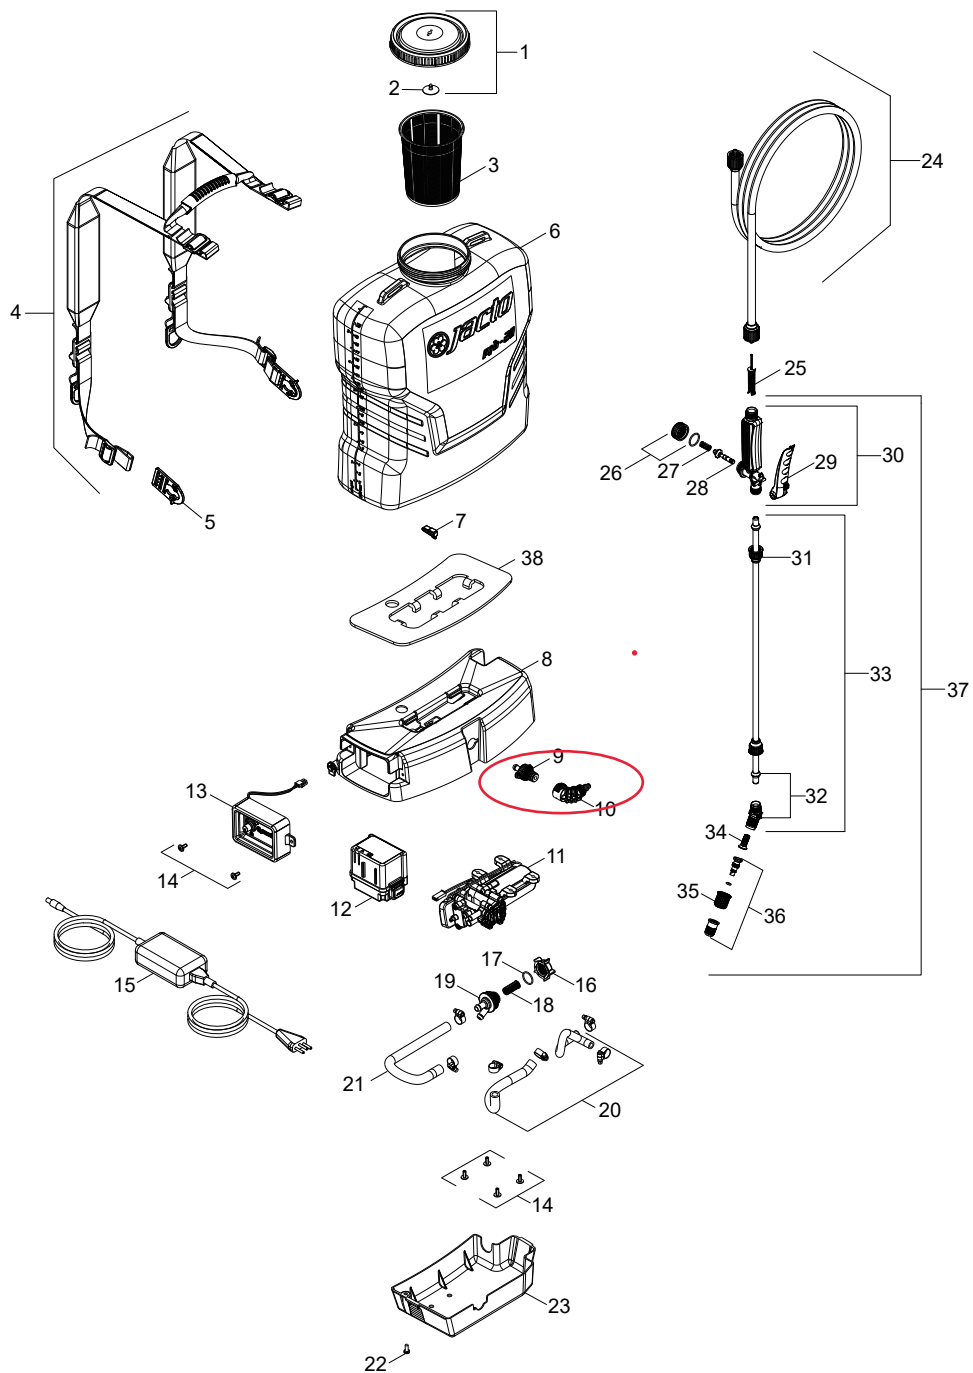

PARTS CATALOG

JACTO PJB

JACTO PJB

Nº	CODE	DESCRIPTION	IMAGE	QTY.	UTILIZATION	NCM HS CODE	EAN BARCODE
1	1220918	LID WITH DIAPHRAGM		1	PJ, HD, PJB, DJB, DJB-S	8424.90.90	7896660888286
2	1168542	LID DIAPHRAGM (NITRILICA)		1	PJH, PJ, XP, HD, PJB, DJB, DJB-S	4016.99.90	7909436909006
3	1220919	TANK STRAINER		1	PJ, HD, PJB, DJB, DJB-S	8424.90.90	7896660888309
4	1220618	COMPLETE BELT WITH TRANSPORT HANDLE		1	PJB, DJB	8424.90.90	7896660888316
5	1220973	BUCKLE		1	HD, PJB, DJB, DJB-S	8424.90.90	7909436915274
6	NA	TANK 20L		1	PJB-20	8424.90.90	7896660888330
6A	NA	TANK 16L		1	PJB-16	8424.90.90	7896660864907
7	1168397	BASE LOCK		1	XP, PJB, DJB, DJB-S	8424.90.90	7896660888378
8	1220641	ELECTRIC SPRAYER BASE		1	PJB, DJB	8424.90.90	7896660890302
9	1249239	CONNECTION AND SEAL		1	PJB (v2020), DJB (v2020) DJB-S	3926.90.90	7909436952590
10	1268712	QUICK CONNECTOR KIT		1	PJB (v2020), DJB (v2020)	8424.90.90	7909436938761
11	1265961	ELECTRIC PUMP		1	PJB, DJB, DJB-S	8424.90.90	7909436937276
12	1268737	BATTERY JB 1680		1	PJB, DJB, DJB-S	4016.93.00	7909436939010
13	1268711	COMPLETE PANEL WITH POTENTIOMETER		1	PJB	4016.93.00	7909436941013
14	1220622	FLANGE HEAD SCREW PHILLIPS SLOT 5 X 12 MM		1	PJB, DJB, DJB-S	7318.15.00	7909436907286
15	1223797	PLUG TYPE A CHARGER		1	PJB, DJB	8504.40.10	7896660894140
16	1268710	FILTER CAP		1	PJB (v2020)	8421.99.99	7909436938754