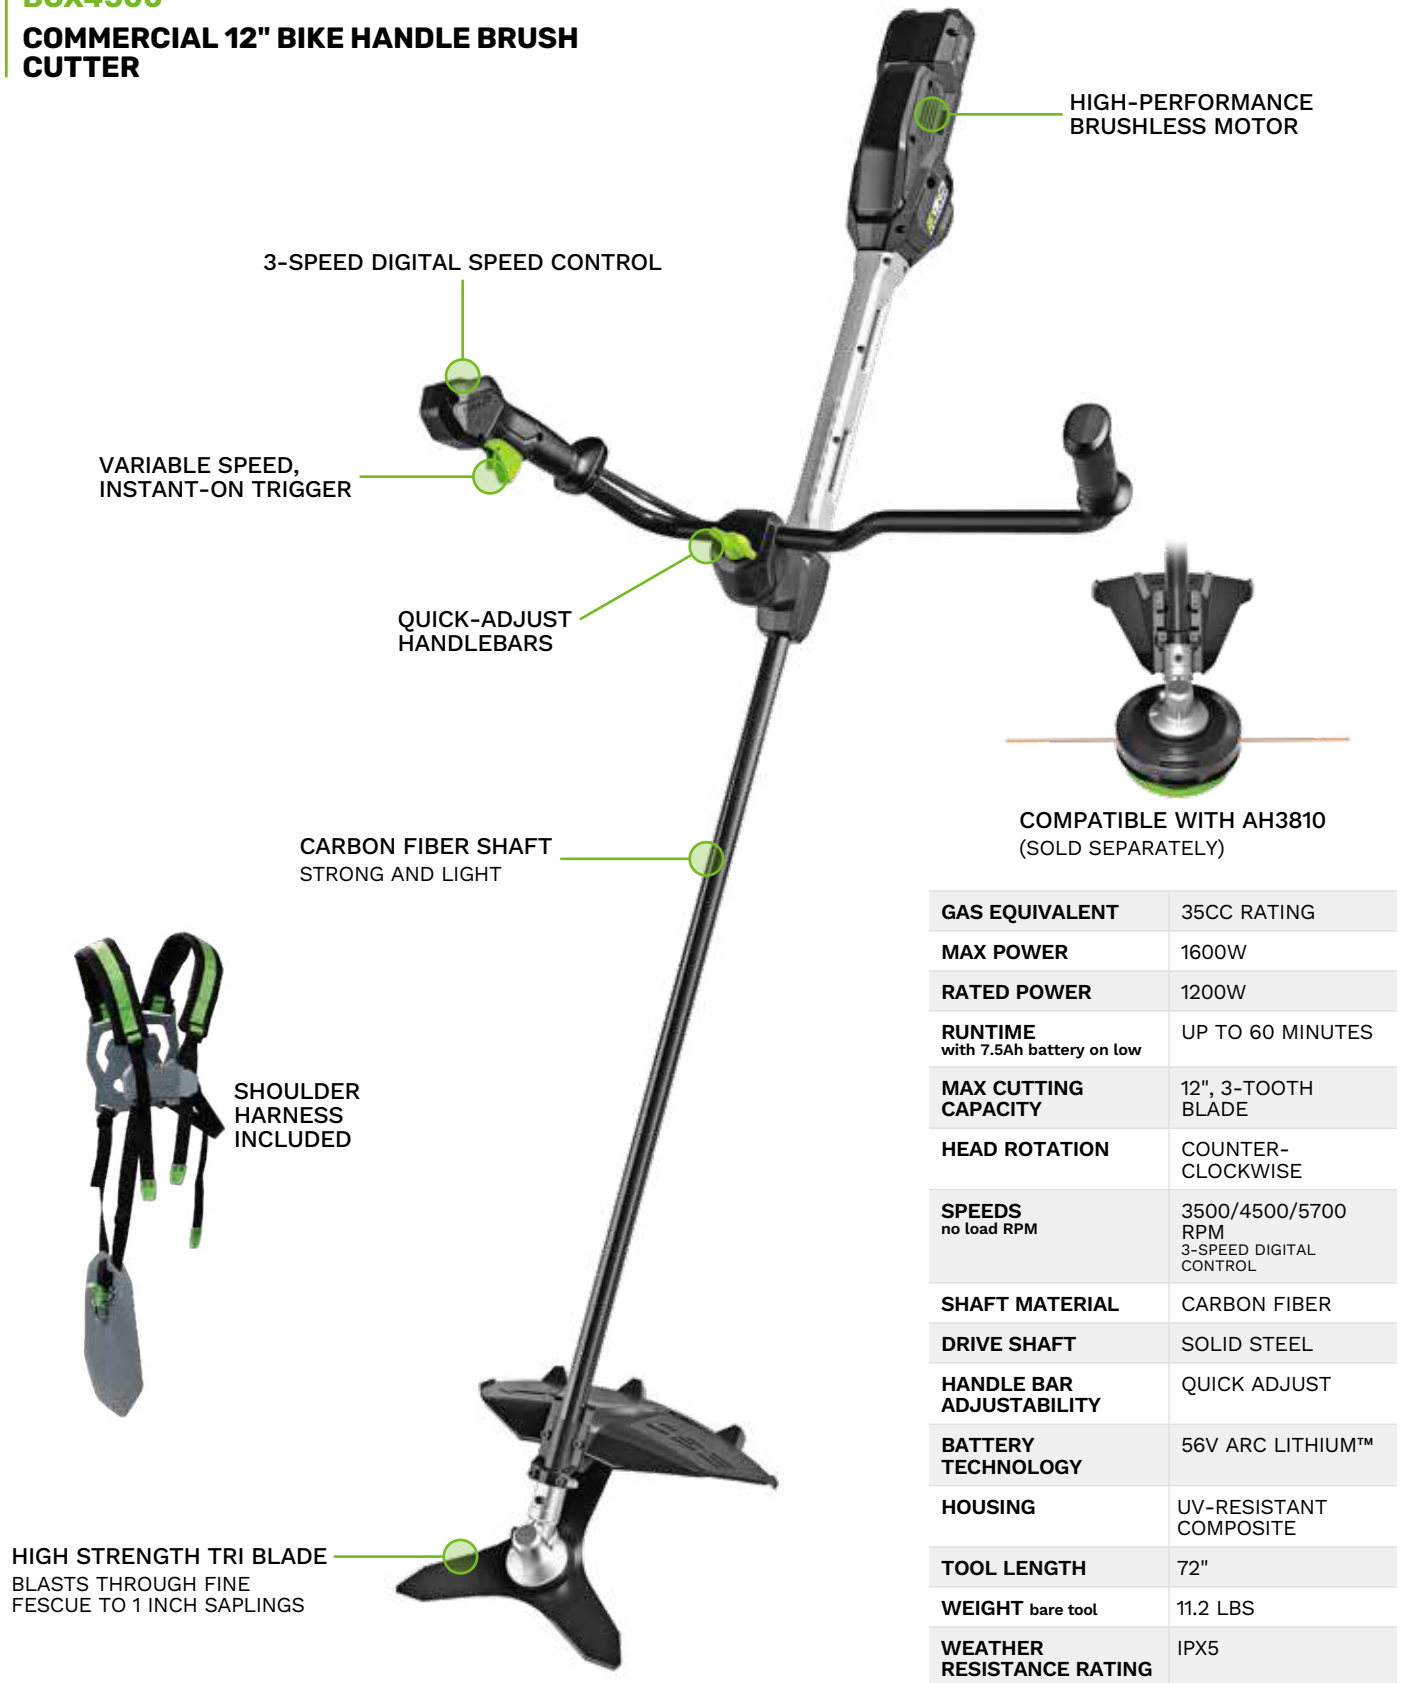

BCX4500

COMMERCIAL 12" BIKE HANDLE BRUSH CUTTER

HIGH-PERFORMANCE
BRUSHLESS MOTOR

3-SPEED DIGITAL SPEED CONTROL

VARIABLE SPEED,
INSTANT-ON TRIGGER

QUICK-ADJUST
HANDLEBARS

CARBON FIBER SHAFT
STRONG AND LIGHT

SHOULDER
HARNESS
INCLUDED

HIGH STRENGTH TRI BLADE
BLASTS THROUGH FINE
FESCUE TO 1 INCH SAPPLINGS

COMPATIBLE WITH AH3810
(SOLD SEPARATELY)

GAS EQUIVALENT	35CC RATING
MAX POWER	1600W
RATED POWER	1200W
RUNTIME with 7.5Ah battery on low	UP TO 60 MINUTES
MAX CUTTING CAPACITY	12", 3-TOOTH BLADE
HEAD ROTATION	COUNTER-CLOCKWISE
SPEEDS no load RPM	3500/4500/5700 RPM 3-SPEED DIGITAL CONTROL
SHAFT MATERIAL	CARBON FIBER
DRIVE SHAFT	SOLID STEEL
HANDLE BAR ADJUSTABILITY	QUICK ADJUST
BATTERY TECHNOLOGY	56V ARC LITHIUM™
HOUSING	UV-RESISTANT COMPOSITE
TOOL LENGTH	72"
WEIGHT bare tool	11.2 LBS
WEATHER RESISTANCE RATING	IPX5