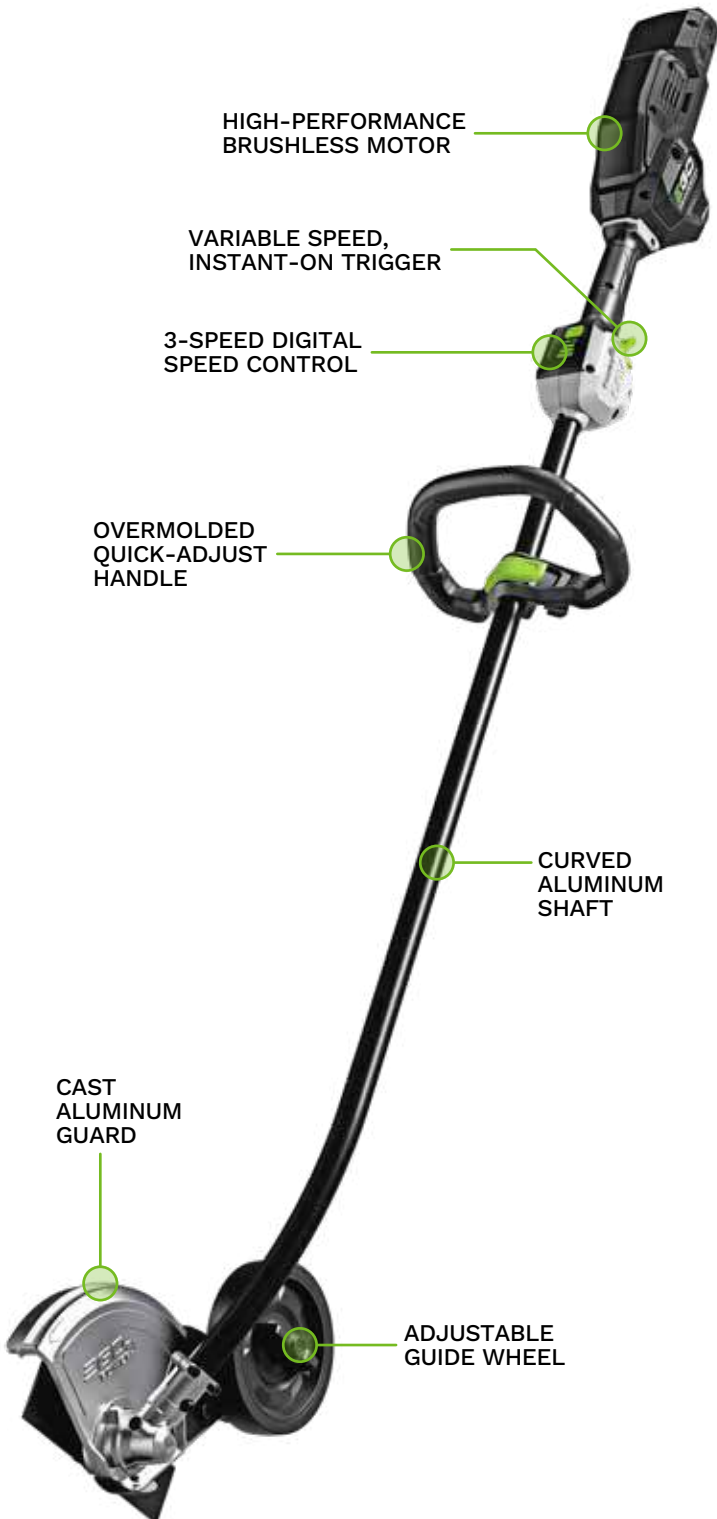

**5X
LONGER
LIFE**

Measured in hours compared to previous EGO model

EDX2000

COMMERCIAL 8" STRAIGHT SHAFT EDGER

EDX2000-C

COMMERCIAL 8" CURVED SHAFT EDGER

	EDX2000	EDX2000-C
GAS EQUIVALENT	25CC RATING	
MAX POWER	1600W	2300W
RATED POWER	1200W	1600W
RUNTIME with 5.0Ah battery on low	UP TO 60 MINUTES	
BLADE SIZE	8"	
MAX CUTTING DEPTH	3"	
ARBOR SIZE	1 INCH	
SPEEDS no load RPM	3000/4000/4500 RPM	4000/5500/7000 RPM
SHAFT MATERIAL	CARBON FIBER	ALUMINUM
SHAFT STYLE	STRAIGHT	CURVED
DRIVE SHAFT	SOLID STEEL	FLEXIBLE
BATTERY TECHNOLOGY	56V ARC LITHIUM™	
HOUSING	UV-RESISTANT COMPOSITE	
TOOL LENGTH	69.5"	67.3"
WEIGHT bare tool	10.4 LBS	
WEATHER RESISTANCE RATING	IPX5	