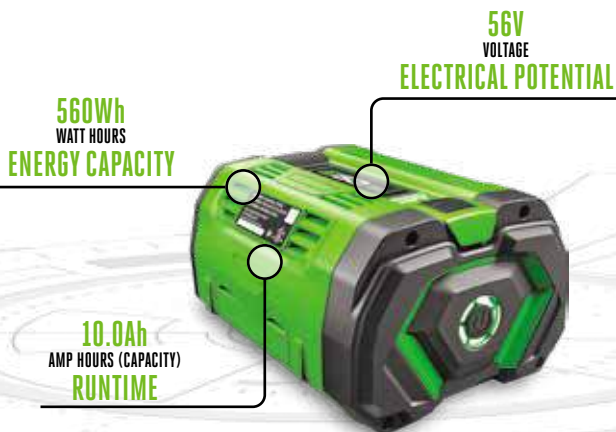

FROM EMPTY TO FULLY CHARGED, IN AS LITTLE AS 30 MIN

With a range of battery sizes available from 2.5Ah to 12Ah, you can choose the power you need. When it's time to recharge, EGO chargers are among the fastest on the market. Their intelligent battery control system constantly monitors each cell's charge and temperature to deliver the quickest, most efficient charge. Plus, the fan-cooling system allows the battery to start charging sooner and finish faster.

As a result, the time it takes to recharge the battery is often less than the runtime you get from a full charge. So you'll always have a battery ready for all-day power and runtime.