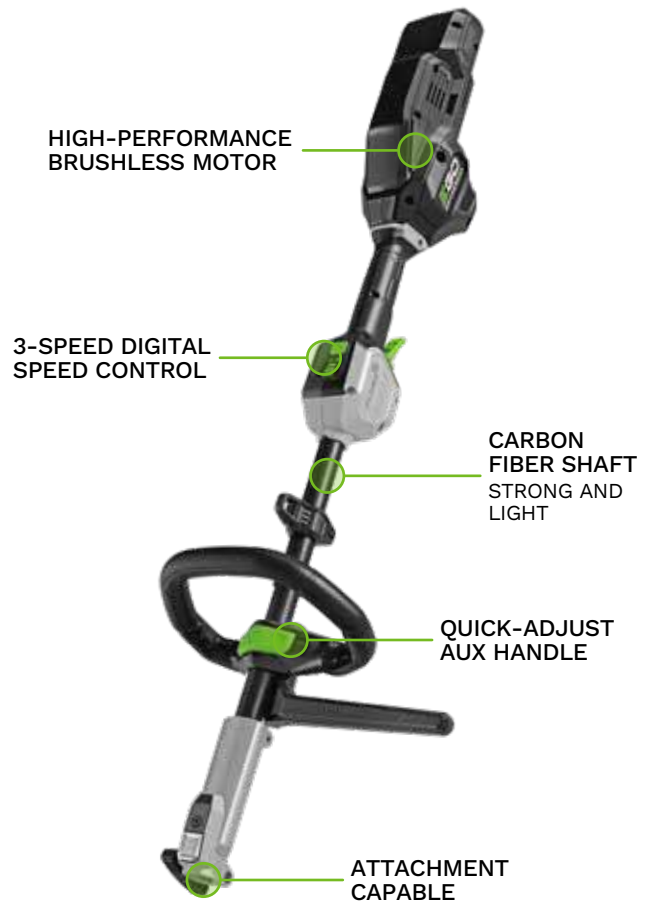

GAS EQUIVALENT	35CC RATING
MAX POWER	1600W
RATED POWER	1200W
SPEED SETTINGS	6000/6500/7000 RPM
SHAFT ROTATION	COUNTER-CLOCKWISE
SHAFT MATERIAL	CARBON FIBER
SHAFT THICKNESS	2.0 MM
BATTERY TECHNOLOGY	56V ARC LITHIUM™
HOUSING	UV-RESISTANT COMPOSITE
WEIGHT bare tool	9 LBS
WEATHER RESISTANCE RATING	IPX5