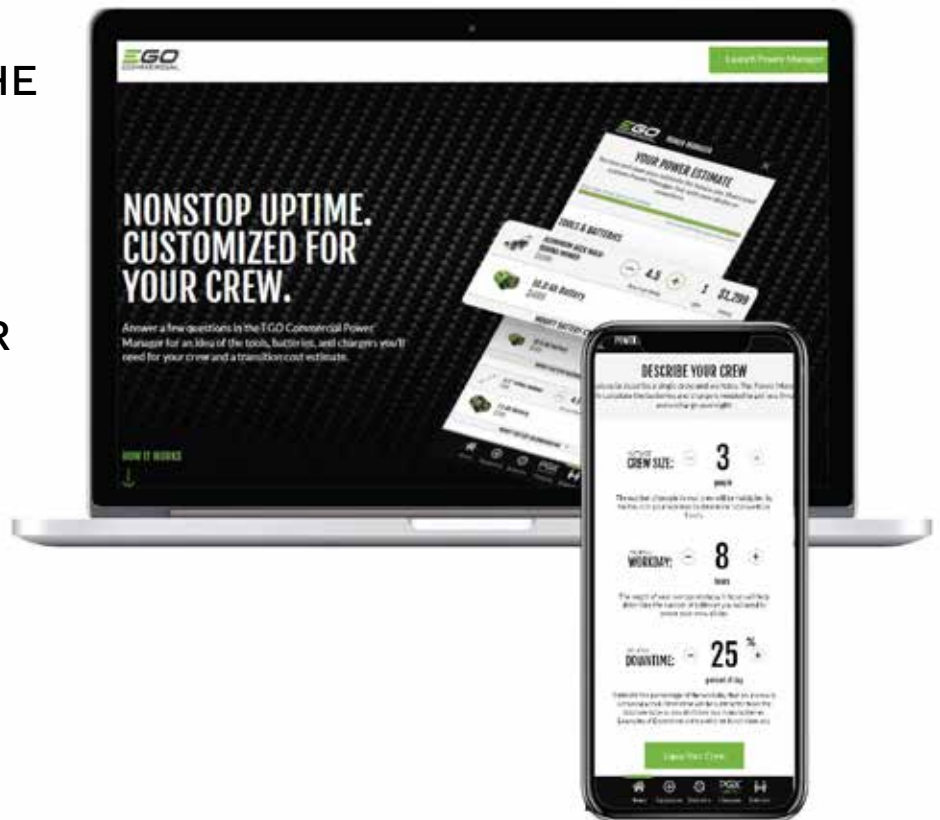

GV001XXL

WORK GLOVES

Size XX-Large, Synthetic Glove
(Note: gloves run small)

POWER MANAGER LAUNCH NOW LIVE!

NOTHING ELSE LIKE THIS EXISTS TODAY

- ONLINE PLANNING TOOL REMOVES THE GUESS WORK
- UNDERSTAND TRANSITION COST
- SELF-SERVICE FOR USERS
- SALES TOOL FOR DEALERS