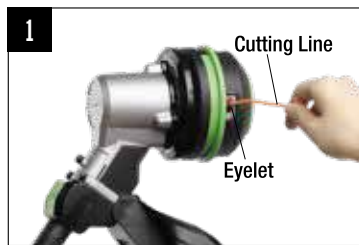

ST1502LB

POWER+ 15" STRING TRIMMER & 530CFM BLOWER COMBO KIT

2.5Ah BATTERY & 210W CHARGER

Additional SKU Configurations:
ST1503LB Includes 4.0Ah battery and 210W charger.

ST6151LB

POWER+ 15" POWERLOAD™ STRING TRIMMER WITH ALUMINUM TELESCOPIC SHAFT & 615 CFM BLOWER COMBO KIT

2.5Ah BATTERY & 210W CHARGER

PATENTED POWERLOAD™ TECHNOLOGY

POWERLOAD™
FEED
THE LINE
PUSH
A BUTTON

STEP 1
 Insert the line into the eyelet and push the line through until the end comes out of the opposite eyelet.

STEP 2
 Pull the line from the other side until equal lengths of the line appear on both sides of the trimmer head.

STEP 3
 Press and hold the line-loading button to start the line-winding motor.

STRING TRIMMER COMPARISON CHART