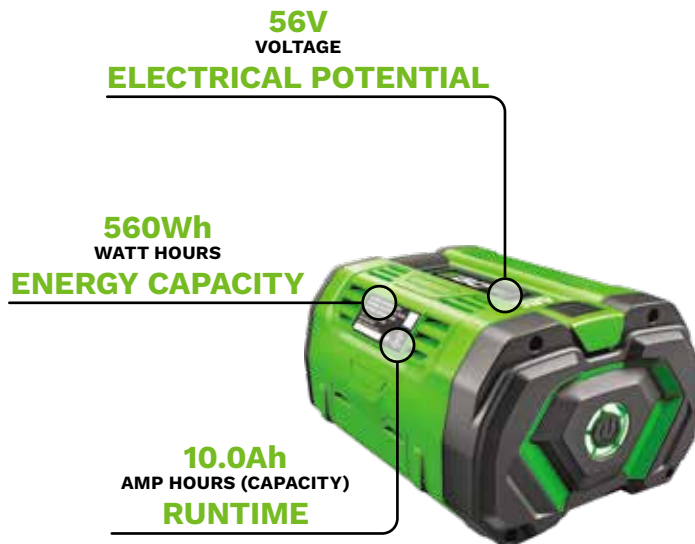

ALL VOLTS ARE NOT CREATED EQUAL

VOLTAGE $\neq$ PERFORMANCE

Performance of a battery is determined by a combination of **ENERGY(Wh)** and **POWER(W)**

$$\text{CAPACITY (Ah)} \times \text{VOLTAGE (V)} = \text{ENERGY (Wh)}$$

$$\text{VOLTAGE (V)} \times \text{CURRENT (A)} = \text{POWER (W)}$$