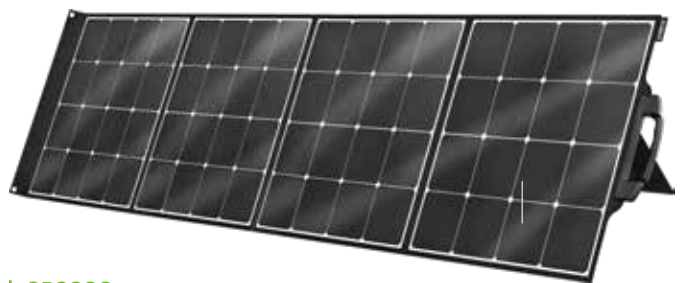

SP1000

POWER+ 100W SOLAR PANEL

Turn solar energy into clean, renewable power with the EGO POWER+ 100W Solar Panel.

SP2000

POWER+ 200W SOLAR PANEL

Turn solar energy into clean, renewable power with the EGO POWER+ 200W Solar Panel