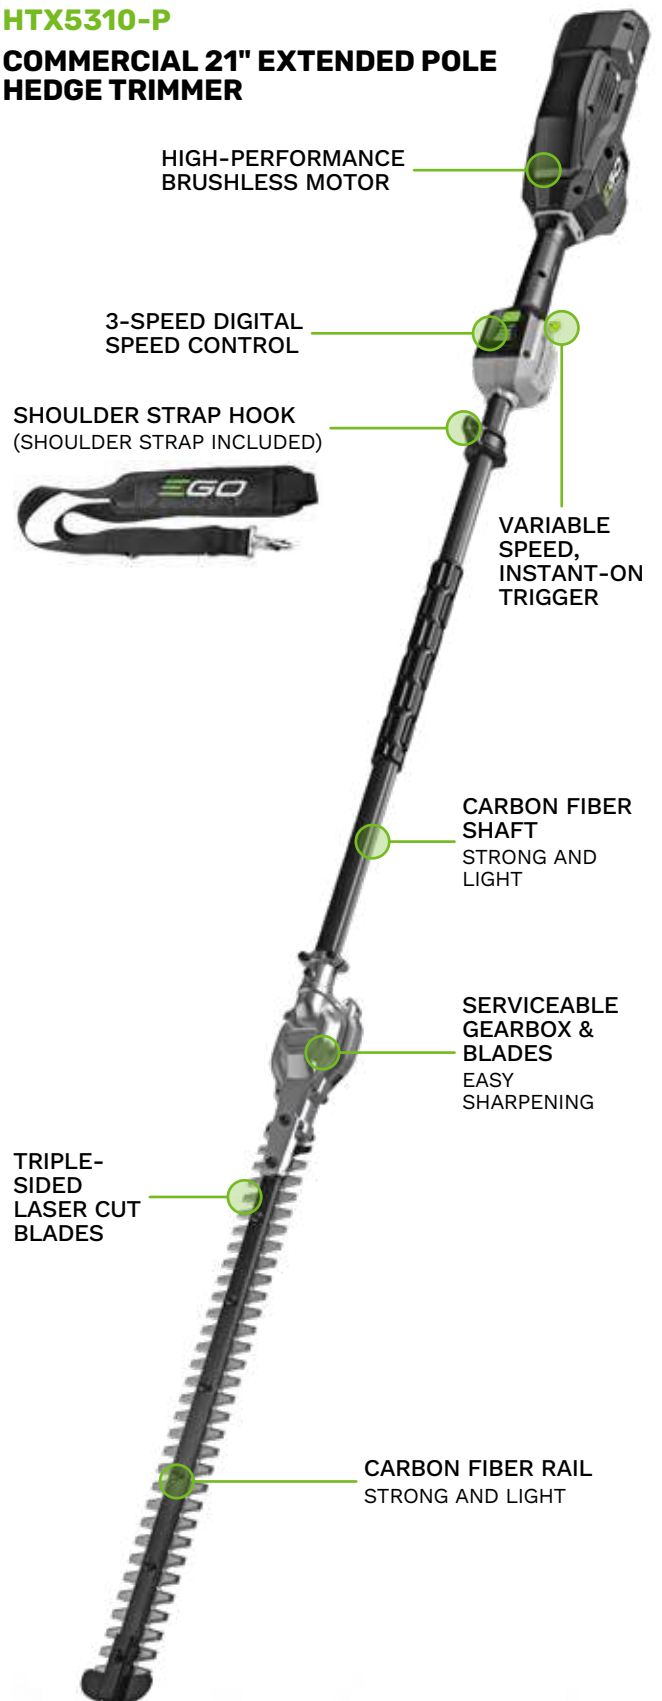

HTX5310-P

**COMMERCIAL 21" EXTENDED POLE
HEDGE TRIMMER**

HIGH-PERFORMANCE
BRUSHLESS MOTOR

3-SPEED DIGITAL
SPEED CONTROL

SHOULDER STRAP HOOK
(SHOULDER STRAP INCLUDED)

VARIABLE
SPEED,
INSTANT-ON
TRIGGER

CARBON FIBER
SHAFT
STRONG AND
LIGHT

SERVICEABLE
GEARBOX &
BLADES
EASY
SHARPENING

TRIPLE-
SIDED
LASER CUT
BLADES

CARBON FIBER RAIL
STRONG AND LIGHT