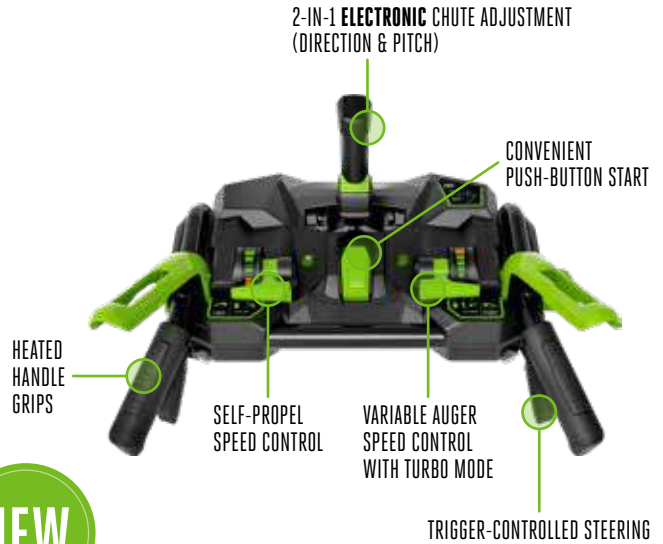

EGOTM

POWER⁺ SNOWBLOWER

**TAKE ON ANYTHING
WINTER THROWS AT YOU**

SNT2807

POWER+ 28" SELF-PROPELLED 2-STAGE SNOW BLOWER WITH PEAK POWER™

THROWING DISTANCE

(2) 12.0Ah BATTERIES & DUAL PORT CHARGER

NEW

Additional SKU Configurations:
SNT2800 Battery and Charger not included.

POWER+ SNOWBLOWER

SNT2416

POWER+ 24" SELF-PROPELLED 2-STAGE XP SNOW BLOWER WITH PEAK POWER™

THROWING DISTANCE

(2) 10.0Ah BATTERIES & DUAL PORT CHARGER