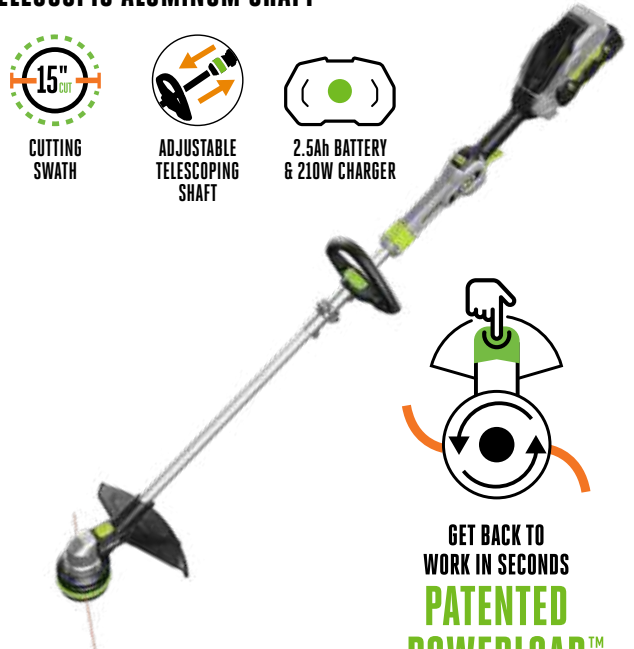

ST1511T

POWER+ 15" POWERLOAD™ STRING TRIMMER WITH TELESCOPIC ALUMINUM SHAFT

CUTTING SWATH

ADJUSTABLE TELESCOPING SHAFT

2.5Ah BATTERY & 210W CHARGER

GET BACK TO WORK IN SECONDS
PATENTED POWERLOAD™ TECHNOLOGY

Additional SKU Configurations:
ST1510T Battery and charger not included.

ST1502SA

POWER+ 15" STRING TRIMMER WITH RAPID RELOAD

CUTTING SWATH

RAPID RELOAD

2.5Ah BATTERY & 210W CHARGER

Additional SKU Configurations:
ST1500SF Battery and charger not included.

ST1502LB

POWER+ 15" STRING TRIMMER & 530CFM BLOWER COMBO KIT

2.5Ah BATTERY & 210W CHARGER

Additional SKU Configurations:
ST1503LB Includes 4.0Ah battery and 210W charger.

ST6151LB

POWER+ 15" POWERLOAD™ STRING TRIMMER WITH ALUMINUM TELESCOPIC SHAFT & 615 CFM BLOWER COMBO KIT