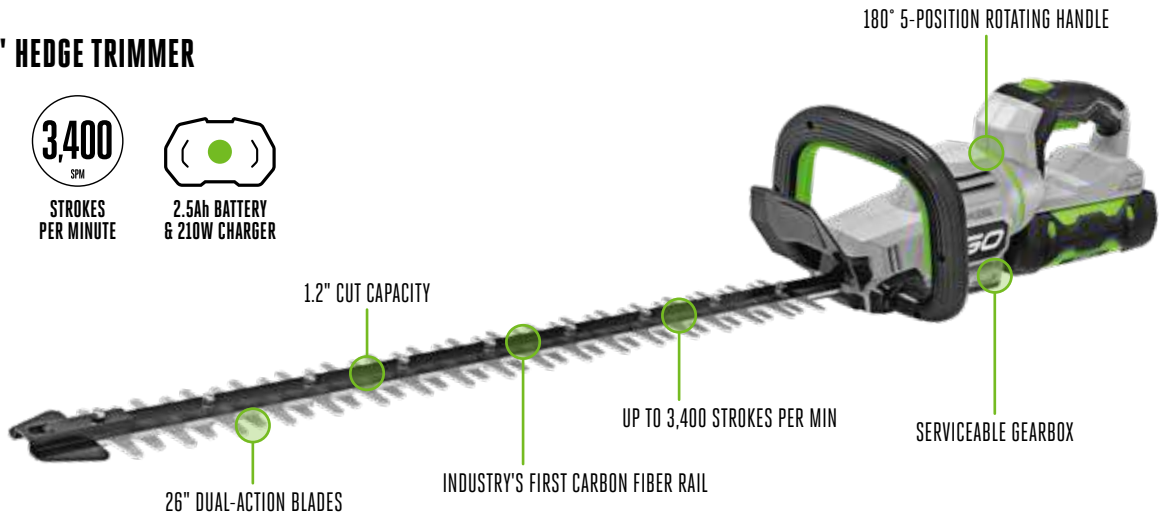

SHOULDER STRAP HOOK (SHOULDER STRAP INCLUDED)

EP1000

3.3 FOOT CARBON FIBER EXTENSION POLE

Only compatible with PS1000, PS1001 and PSX2510 telescoping carbon fiber pole saws. Sold separately.

BAR & CHAIN SPECS	10 INCHES 1/4" PITCH, .043" GAUGE, 56 DRIVE LINKS
MOTOR TYPE	BRUSHLESS MOTOR
CC POWER EQUIVALENT	25CC
RUNTIME with 2.5Ah battery	UP TO 100 CUTS (4 x 4 PINE)
CHAIN SPEED	VARIABLE SPEED UP TO 20 M/S
TOOL LENGTH	UP TO 9 FEET
WEIGHT WITHOUT BATTERY	9.2 LBS
WEATHER RESISTANCE RATING	IPX4
LIMITED WARRANTY	5-YEAR TOOL 3-YEAR BATTERY

POWER⁺ HEDGE TRIMMER

**BALANCED, CONTROLLED,
POWERFUL CUTTING**

HT2601

POWER+ 26" HEDGE TRIMMER

1.2" CUT

INCREASED CUT CAPACITY

3,400 SPM

STROKES PER MINUTE

2.5Ah BATTERY & 210W CHARGER

Additional SKU Configurations:
HT2600 Battery and charger not included.

HT2501

POWER+ 25" HEDGE TRIMMER

1.25" CUT

INCREASED CUT CAPACITY

3,200 SPM

STROKES PER MINUTE