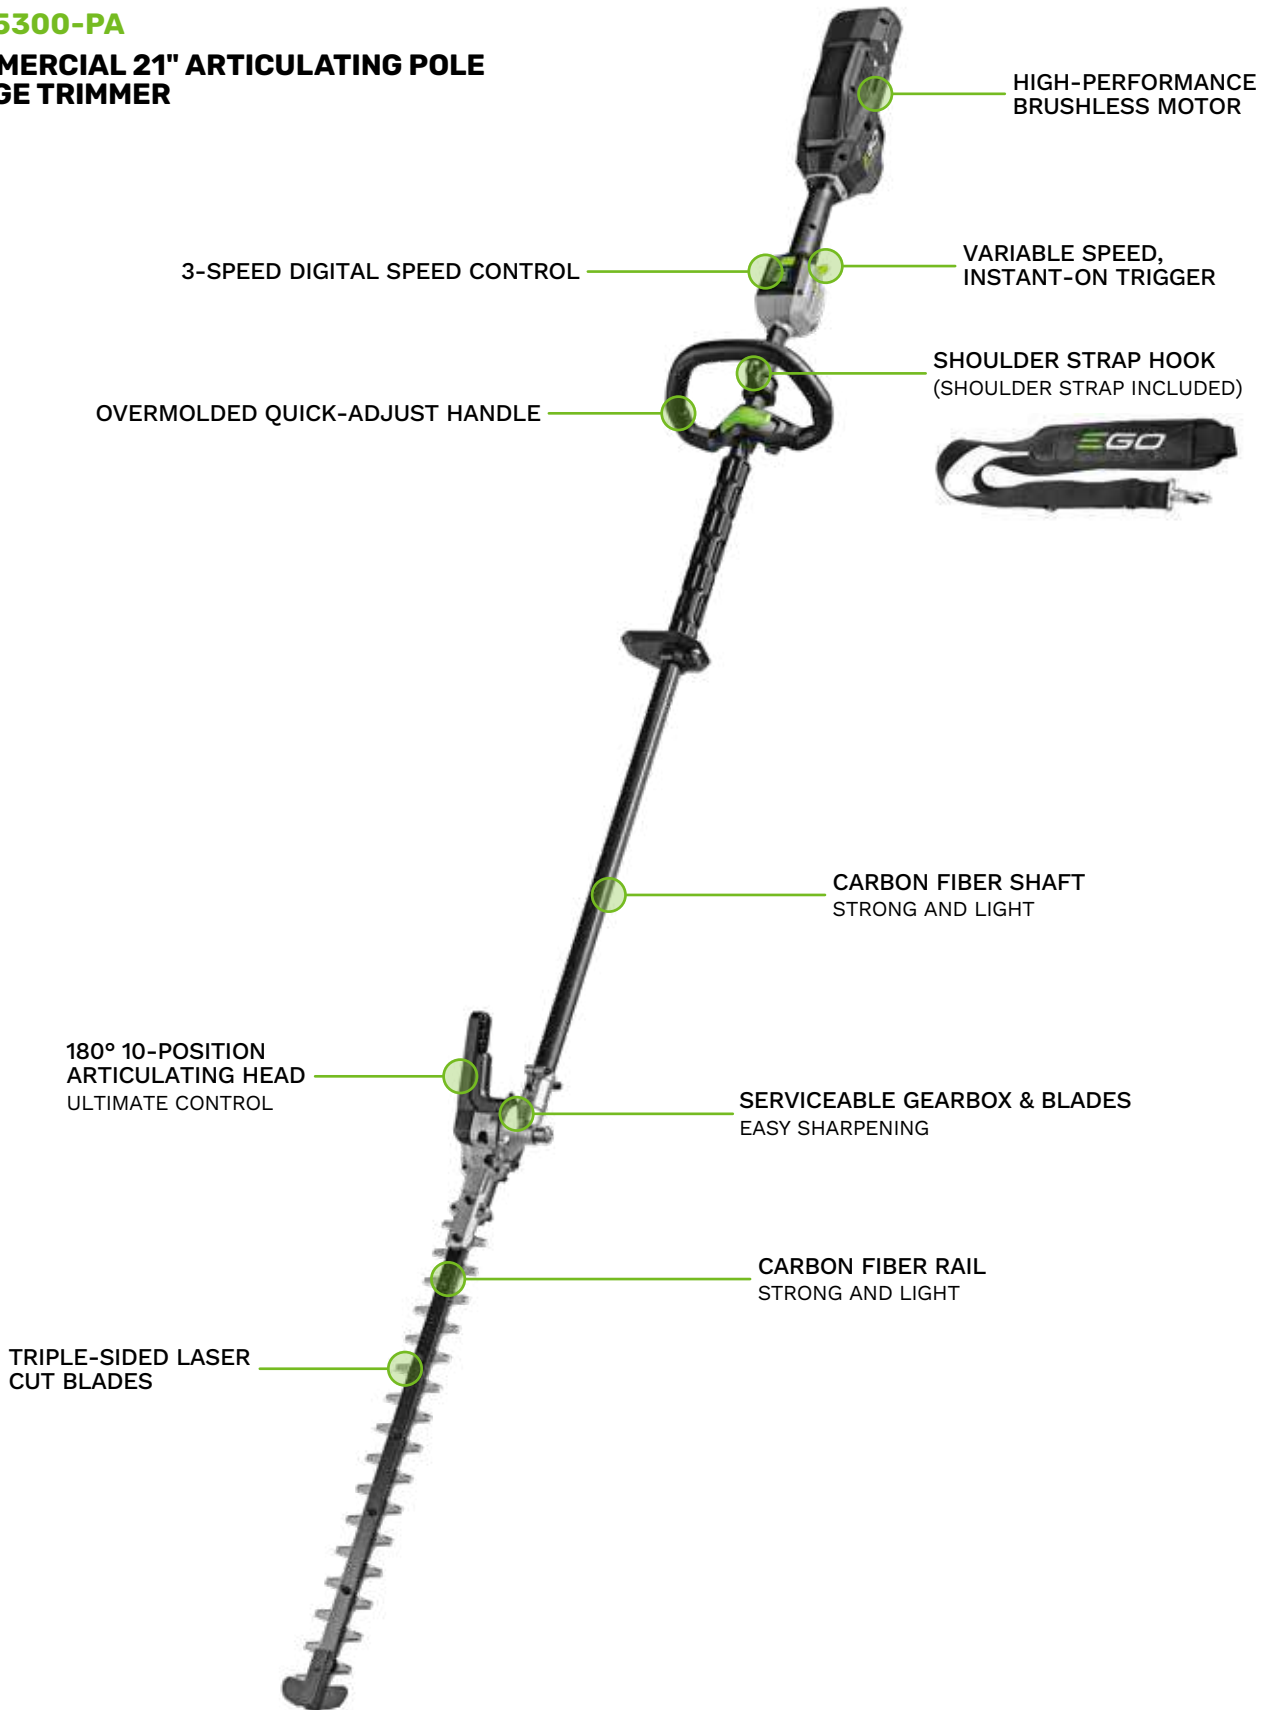

HTX5300-PA

COMMERCIAL 21" ARTICULATING POLE HEDGE TRIMMER

HIGH-PERFORMANCE BRUSHLESS MOTOR

3-SPEED DIGITAL SPEED CONTROL

VARIABLE SPEED, INSTANT-ON TRIGGER

OVERMOLDED QUICK-ADJUST HANDLE

SHOULDER STRAP HOOK (SHOULDER STRAP INCLUDED)

CARBON FIBER SHAFT STRONG AND LIGHT

180° 10-POSITION ARTICULATING HEAD ULTIMATE CONTROL

SERVICEABLE GEARBOX & BLADES EASY SHARPENING

CARBON FIBER RAIL STRONG AND LIGHT

TRIPLE-SIDED LASER CUT BLADES