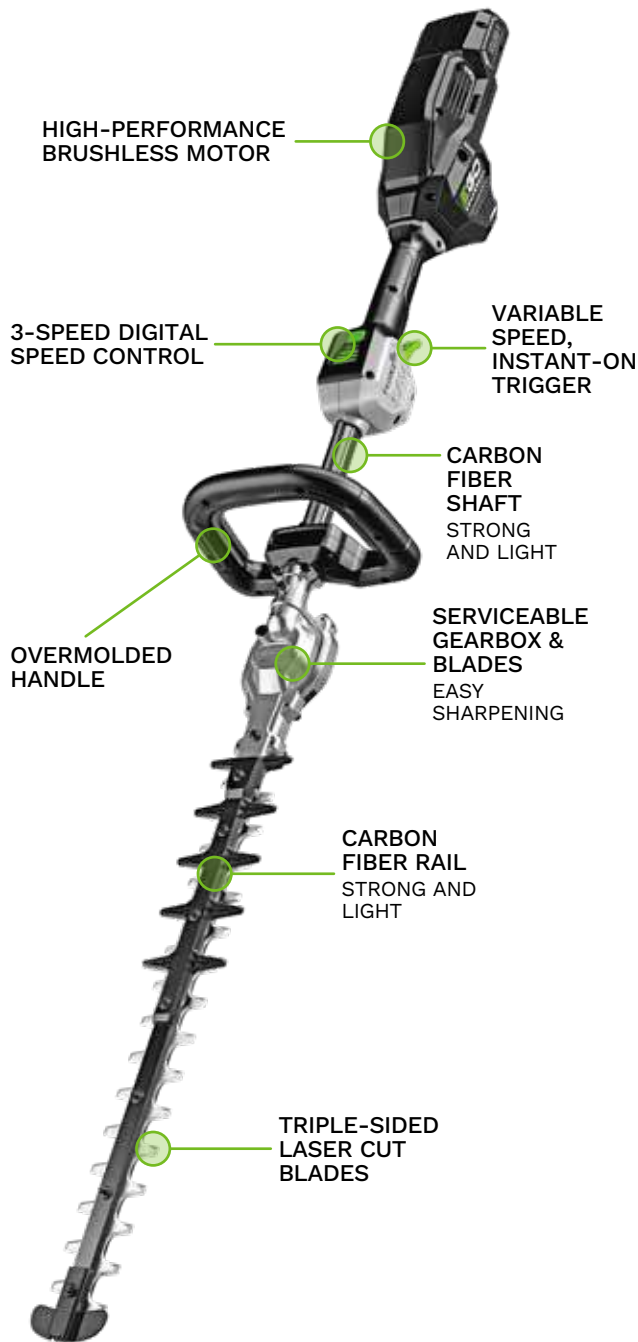

HTX5300-P

COMMERCIAL 21" SHORT POLE HEDGE TRIMMER

	HTX5300-PA	HTX5310-P	HTX5300-P
GAS EQUIVALENT	25CC RATING		
MAX POWER	1000W		
RATED POWER	650W		
RUNTIME with 2.5Ah battery on low	UP TO 75 MINUTES		
BLADE	21-INCH DUAL-ACTION HARDENED STEEL		
CUTTING CAPACITY	1.1"		
CUTTING POSITIONS	45°, 30°, 15°, 0°, -15°, -30°, -45°, -60°, -75°, -90°, -180°	0°	
HEAD ROTATION	180° ARTICULATING MAX RANGE	FIXED	
SPEEDS	3200/3600/4000 RPM		
SHAFT MATERIAL	CARBON FIBER		
GEARBOX	DIE CAST ALUMINUM/SERVICEABLE		
BATTERY TECHNOLOGY	56V ARC LITHIUM™		
HOUSING	UV-RESISTANT COMPOSITE		
SHAFT LENGTH	59"	42"	20"
OVERALL LENGTH	98.2"	82.7"	59.1"
WEIGHT bare tool	11 LBS	9.0 LBS	9.2 LBS
WEATHER RESISTANCE RATING	IPX5