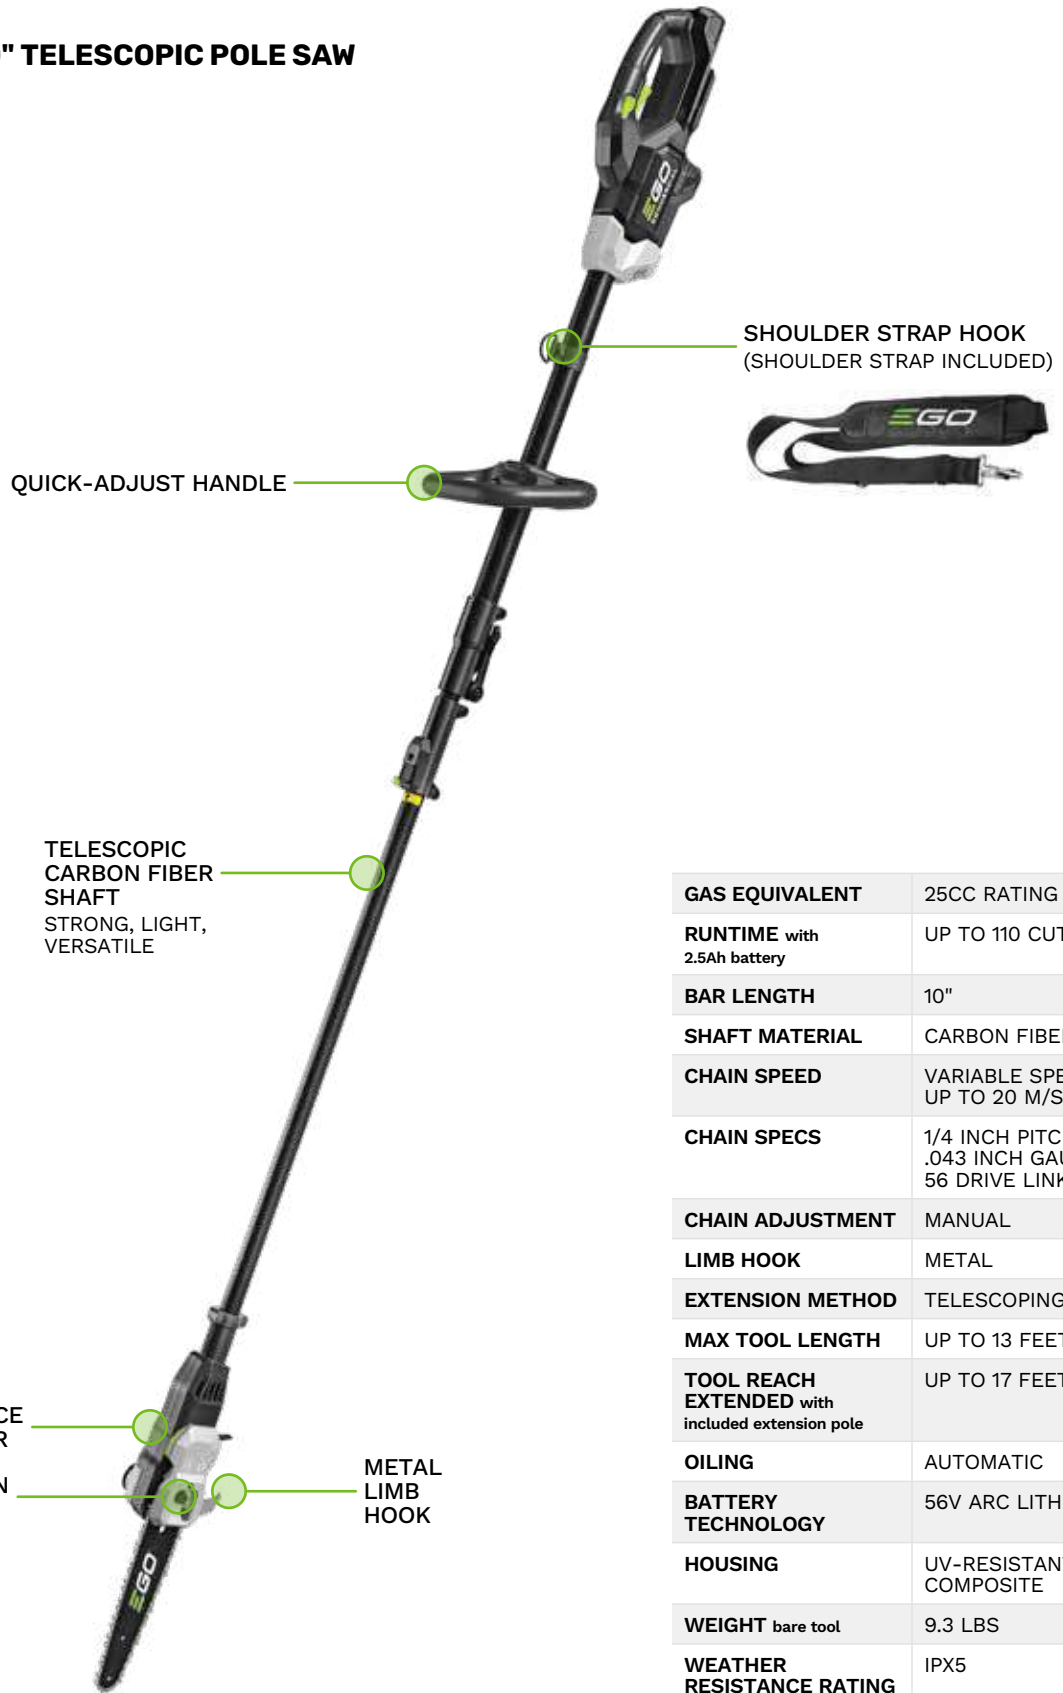

40% LIGHTER

Compared to dedicated telescoping pole saws

PSX2510

COMMERCIAL 10" TELESCOPIC POLE SAW

QUICK-ADJUST HANDLE

SHOULDER STRAP HOOK
(SHOULDER STRAP INCLUDED)

TELESCOPIC
CARBON FIBER
SHAFT
STRONG, LIGHT,
VERSATILE