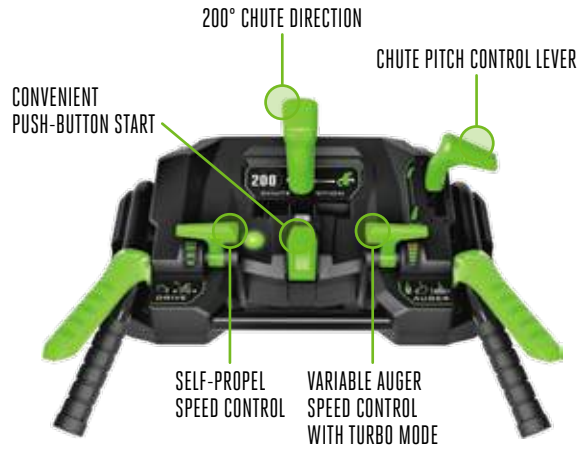

SNT2405

POWER+ 24" SELF-PROPELLED 2-STAGE SNOW BLOWER WITH PEAK POWER™

THROWING
DISTANCE

(2) 7.5Ah BATTERIES
& DUAL PORT CHARGER

**PEAK
POWER
TECHNOLOGY**

COMBINES THE POWER OF ANY
TWO EGO ARC LITHIUM™ BATTERIES