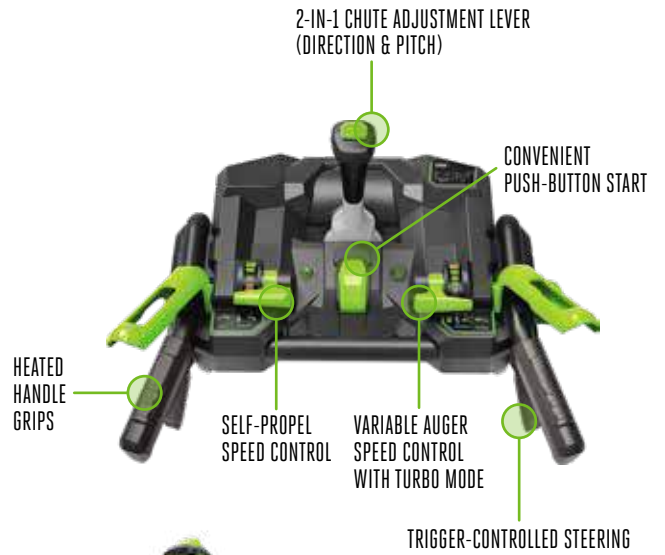

Additional SKU Configurations:
SNT2800 Battery and Charger not included.

POWER+ SNOWBLOWER

SNT2416

POWER+ 24" SELF-PROPELLED 2-STAGE XP SNOW BLOWER WITH PEAK POWER™

THROWING DISTANCE

(2) 10.0Ah BATTERIES & DUAL PORT CHARGER

UP TO 50' THROWING DISTANCE

LED HEADLIGHTS

HEIGHT ADJUSTABLE HANDLE

24" CLEARING WIDTH
20" INTAKE HEIGHT

15" x 3.5" SNOW TIRES

ADJUSTABLE SKID SHOES

PEAK POWER TECHNOLOGY

COMBINES THE POWER OF ANY TWO EGO ARC LITHIUM™ BATTERIES