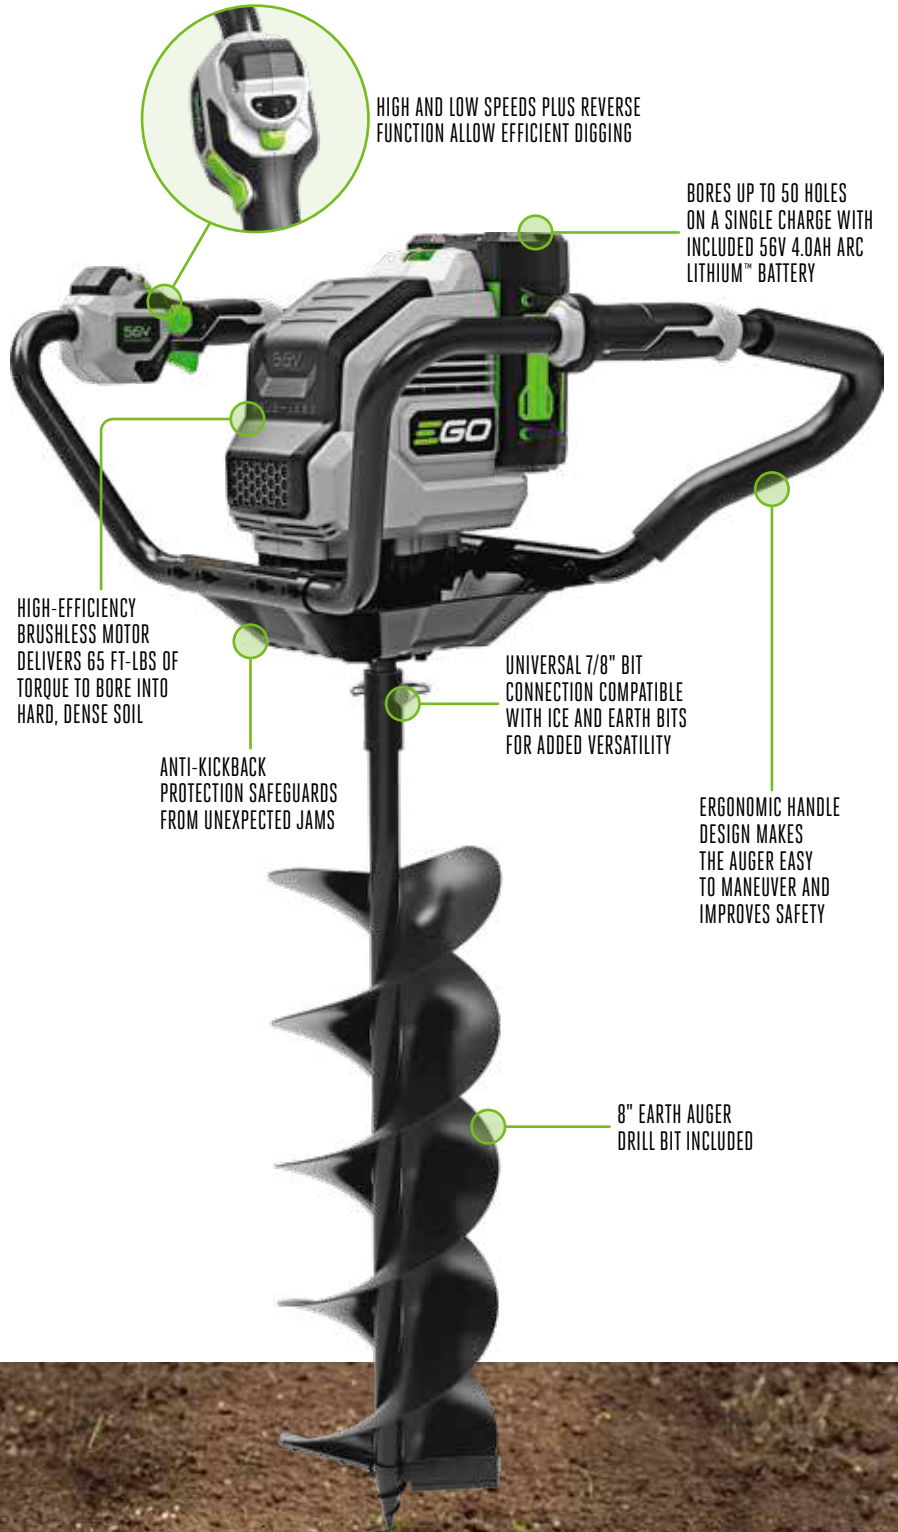

*Runtime may vary and depend on the battery used, charge level of battery, and user's operation technique.

POWER+ AUGER

EG0803

POWER+ EARTH AUGER

TORQUE

4.0Ah BATTERY & 320W CHARGER

BATTERY / CHARGER	4.0Ah / 320W
TORQUE	UP TO 65 FT-LBS
RUNTIME with included 4.0Ah	UP TO 50+ HOLES
MOTOR	BRUSHLESS MOTOR
SHAFT SPEED	HIGH: 210 RPM LOW: 150 RPM
CUTTING DIAMETER	8 INCHES
AUGER BIT LENGTH	32 INCHES
WEIGHT WITHOUT BATTERY	33 LBS
WEATHER RESISTANCE RATING	IPX4
LIMITED WARRANTY	5-YEAR TOOL 3-YEAR BATTERY

HIGH AND LOW SPEEDS PLUS REVERSE FUNCTION ALLOW EFFICIENT DIGGING

BORES UP TO 50 HOLES ON A SINGLE CHARGE WITH INCLUDED 56V 4.0Ah ARC LITHIUM™ BATTERY

HIGH-EFFICIENCY BRUSHLESS MOTOR DELIVERS 65 FT-LBS OF TORQUE TO BORE INTO HARD, DENSE SOIL