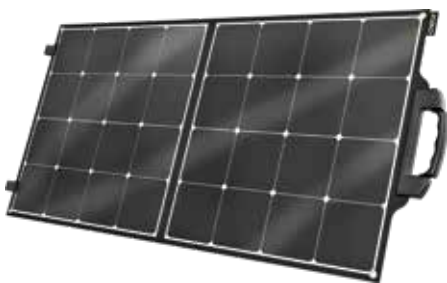

CH1800

POWER+ NEXUS SOLAR PANEL CHARGER

The EGO Solar Panel Charger is the only charger approved for use with the EGO Nexus Power Station.

SP1000

POWER+ 100W SOLAR PANEL

Turn solar energy into clean, renewable power with the EGO POWER+ 100W Solar Panel.