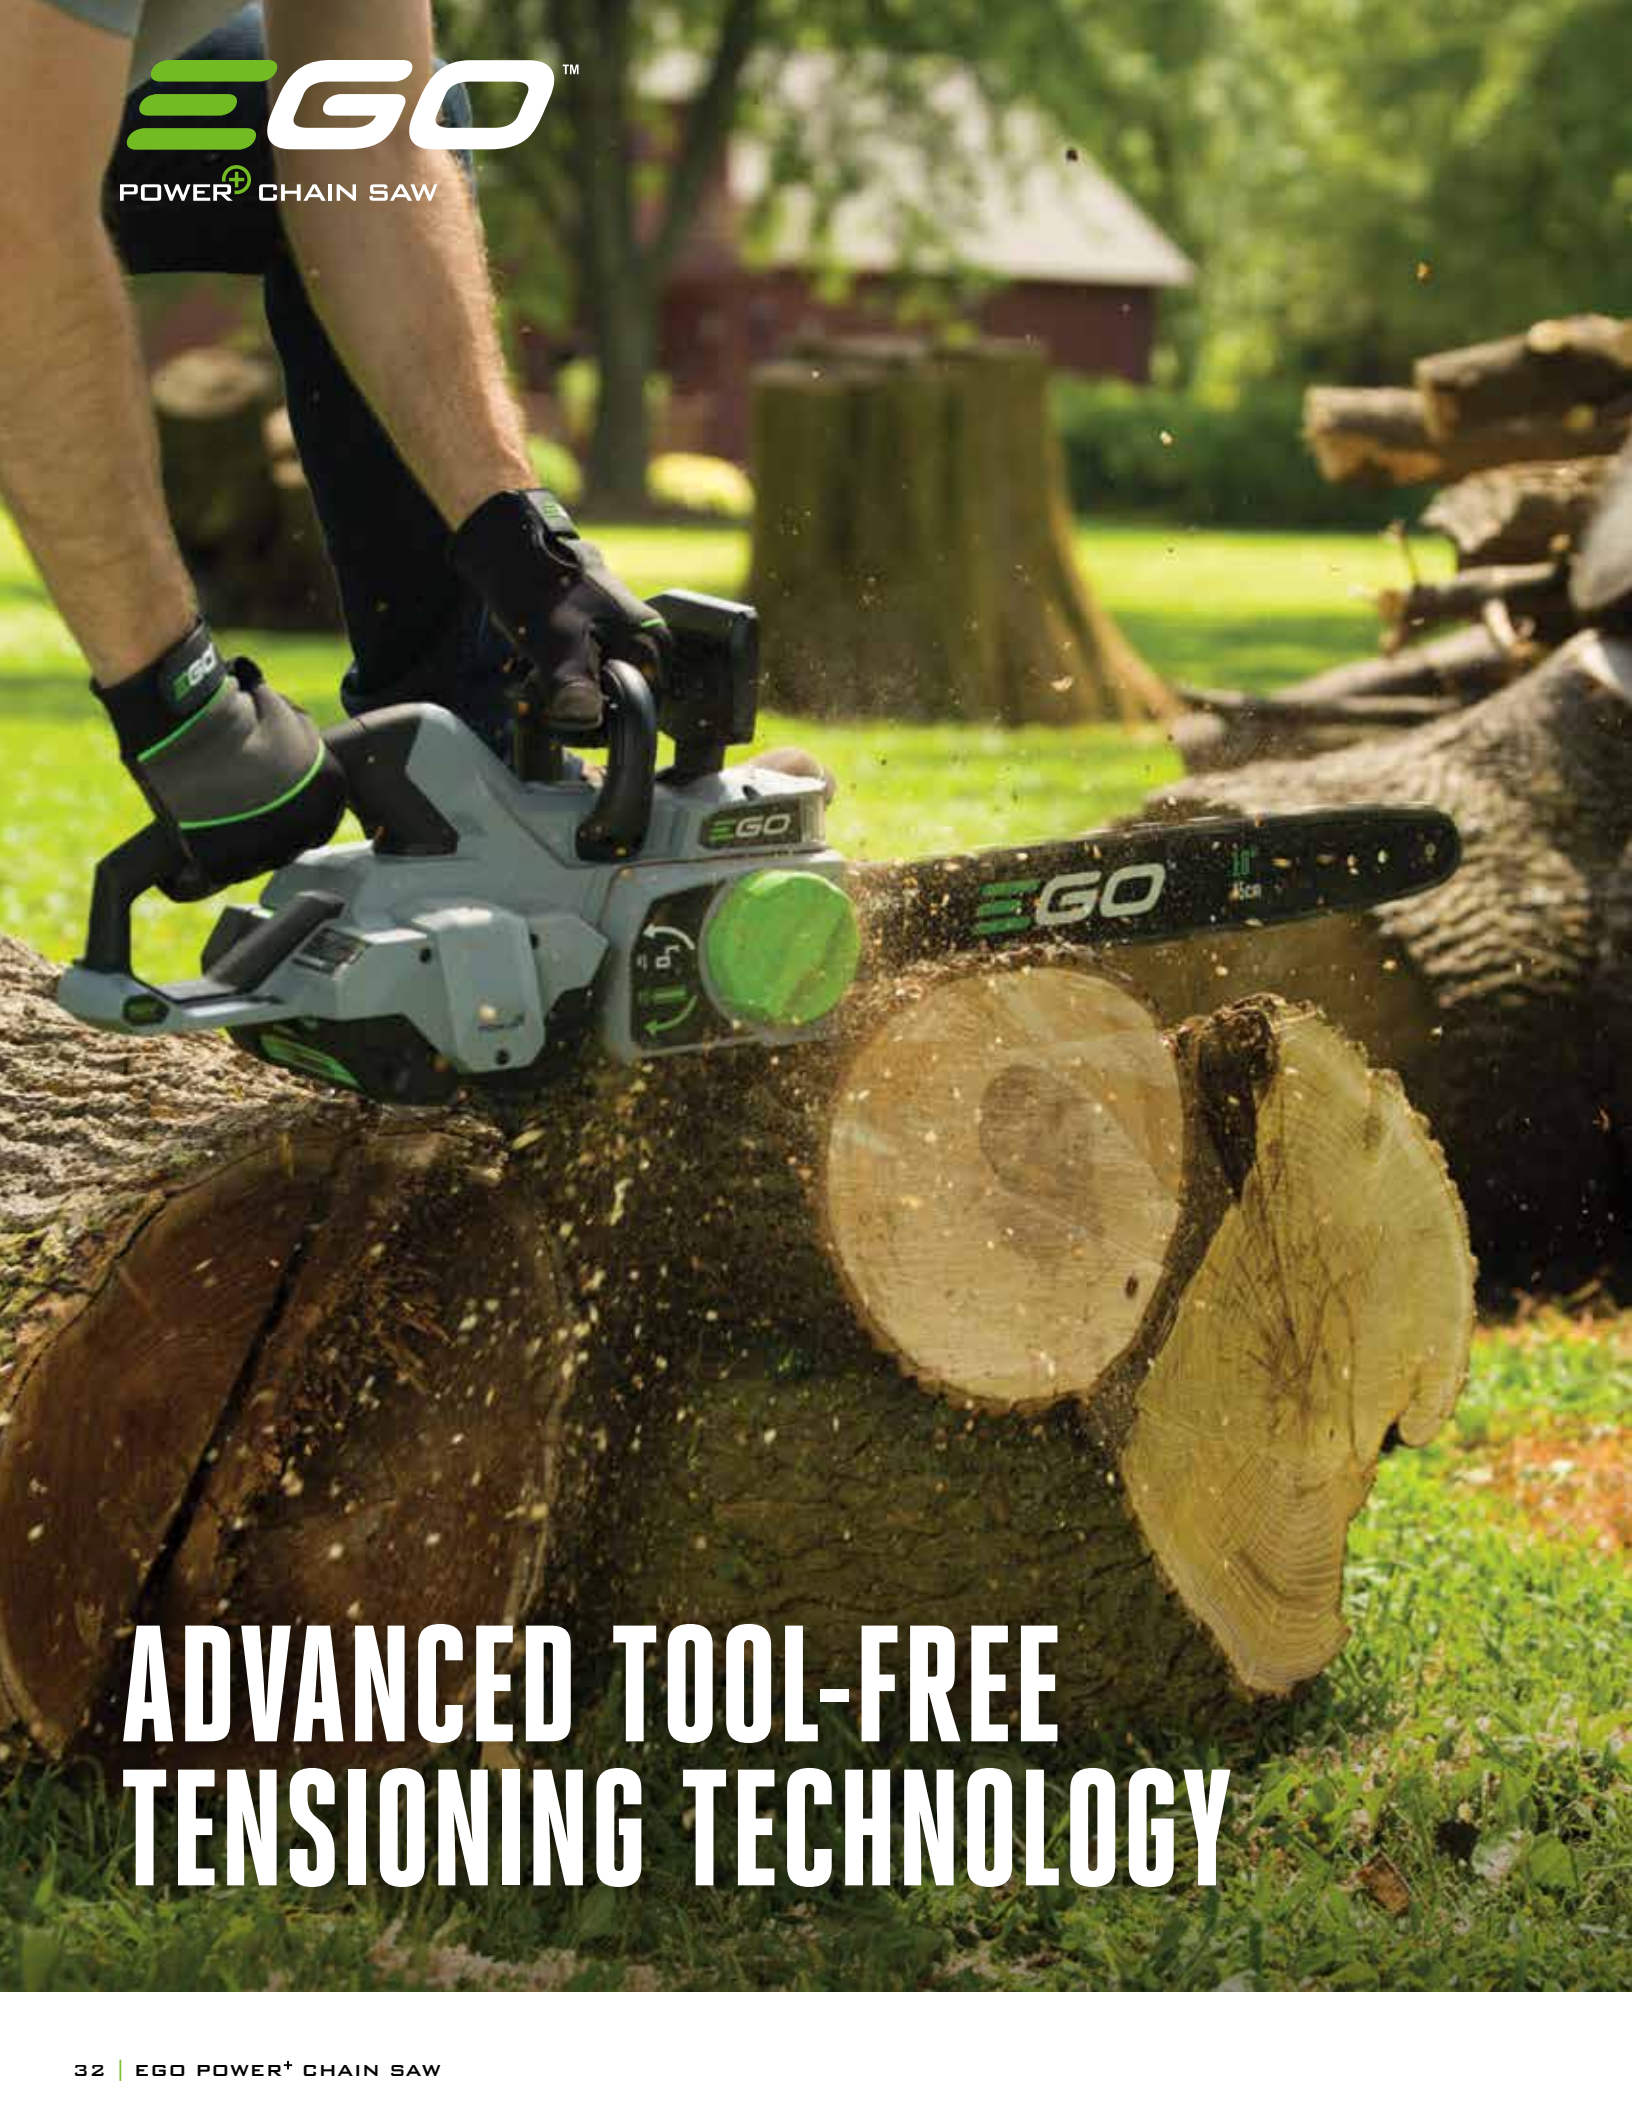

EP7500

POWER+ MULTI-HEAD EXTENSION POLE ATTACHMENT

* Runtime may vary and depend on the battery used, charge level of battery, and user's operation technique.

POWER⁺ CHAIN SAW

ADVANCED TOOL-FREE TENSIONING TECHNOLOGY