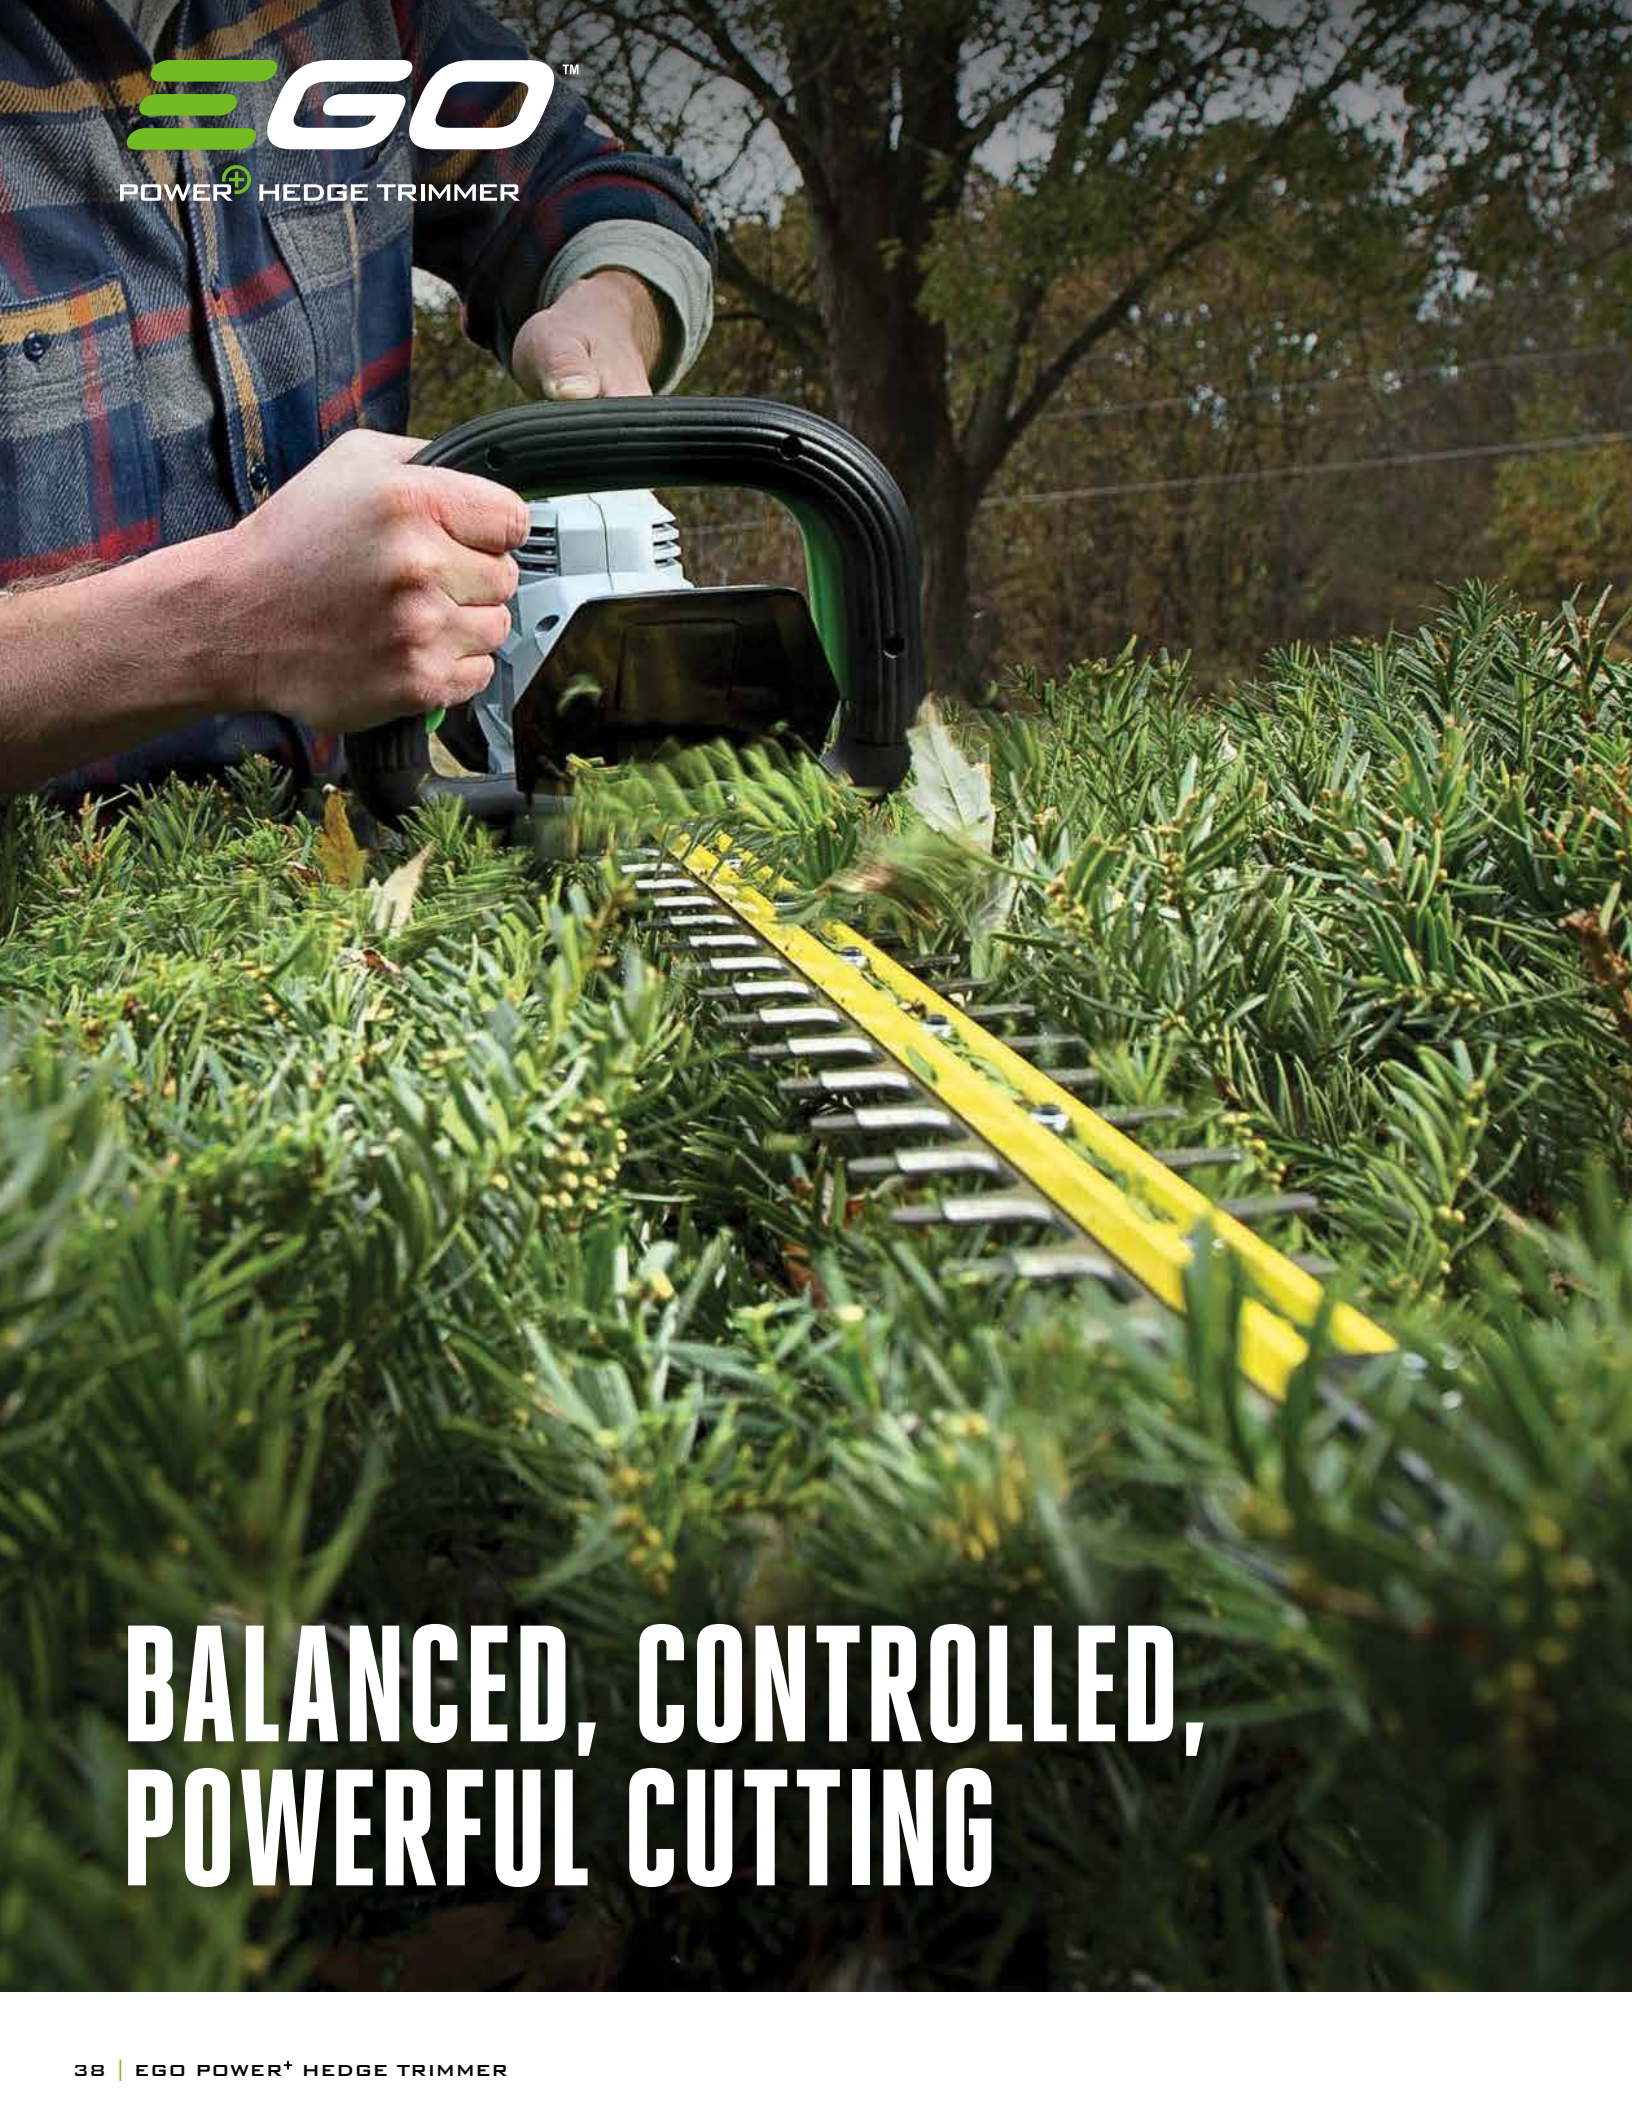

The EGO logo consists of three horizontal green bars of varying lengths on the left, followed by the letters "EGO" in a bold, white, sans-serif font with a small trademark symbol (TM) to the upper right.

POWER⁺ HEDGE TRIMMER

**BALANCED, CONTROLLED,
POWERFUL CUTTING**