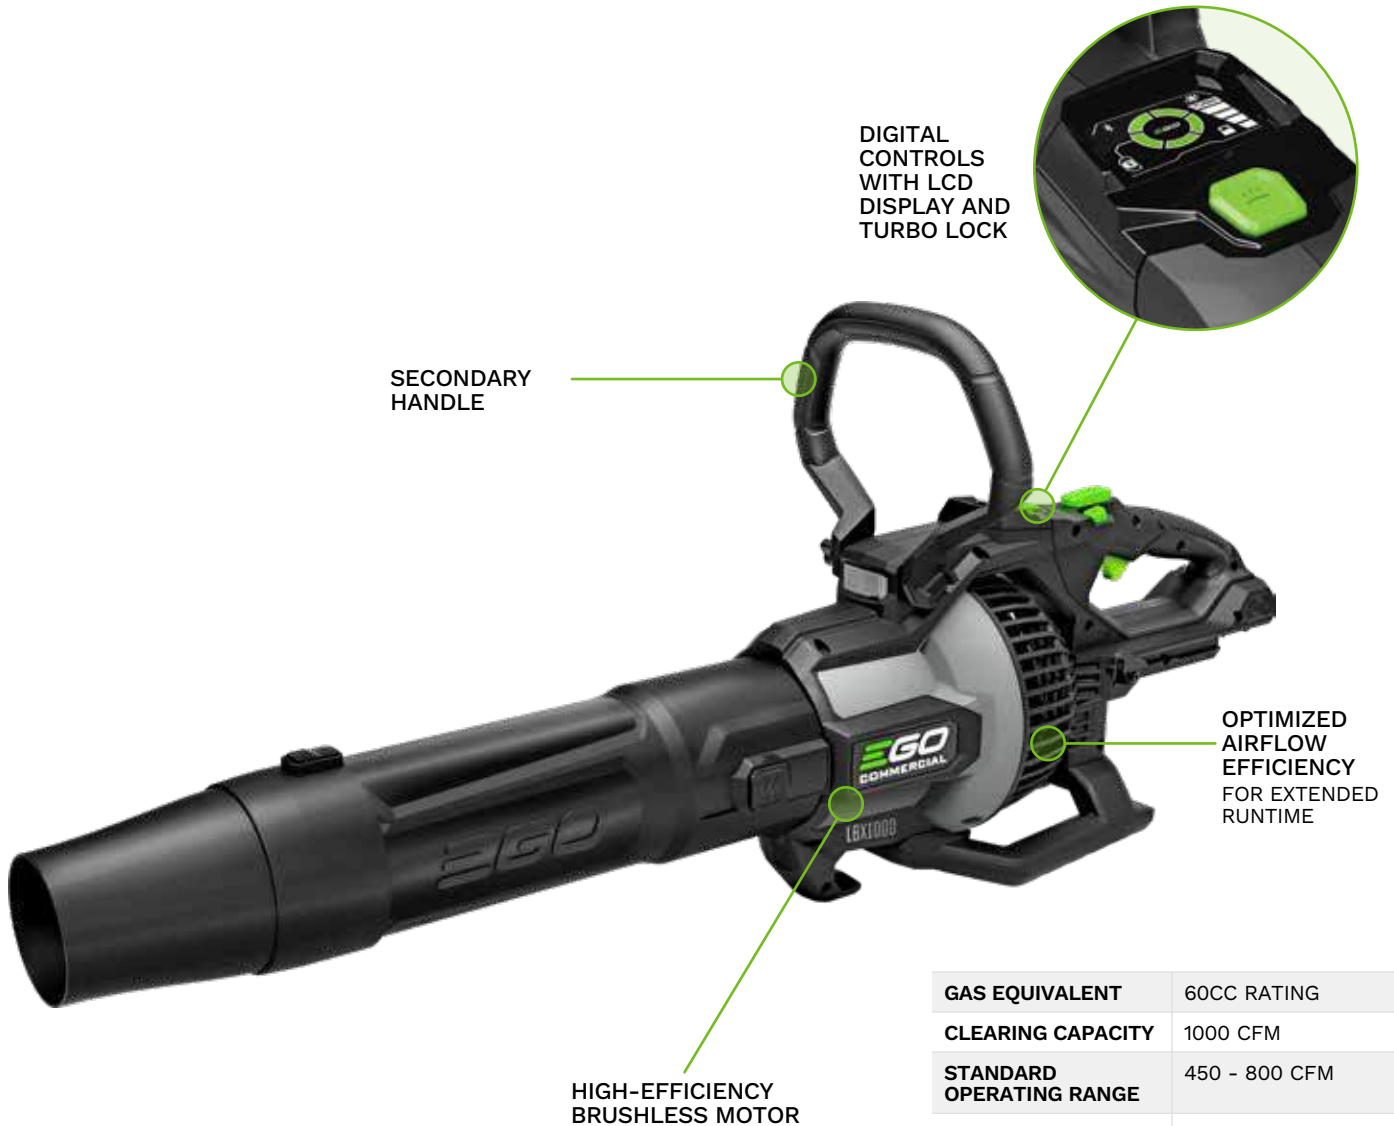

LBX1000

COMMERCIAL 1000CFM HANDHELD BLOWER

GAS EQUIVALENT	60CC RATING
CLEARING CAPACITY	1000 CFM
STANDARD OPERATING RANGE	450 - 800 CFM
AIR SPEED with nozzle	185 MPH
PUSH FORCE	32N
RUNTIME with 10.0Ah battery	UP TO: 100 MINS / LOW 30 MINS / HIGH 20 MINS / TURBO
DECIBEL RATING measured at 50 feet per ANSI standards	65db(A)
BATTERY TECHNOLOGY	56V ARC LITHIUM™
HOUSING	UV-RESISTANT COMPOSITE
WEIGHT bare tool	7.3 LBS
WEATHER RESISTANCE RATING	IPX5