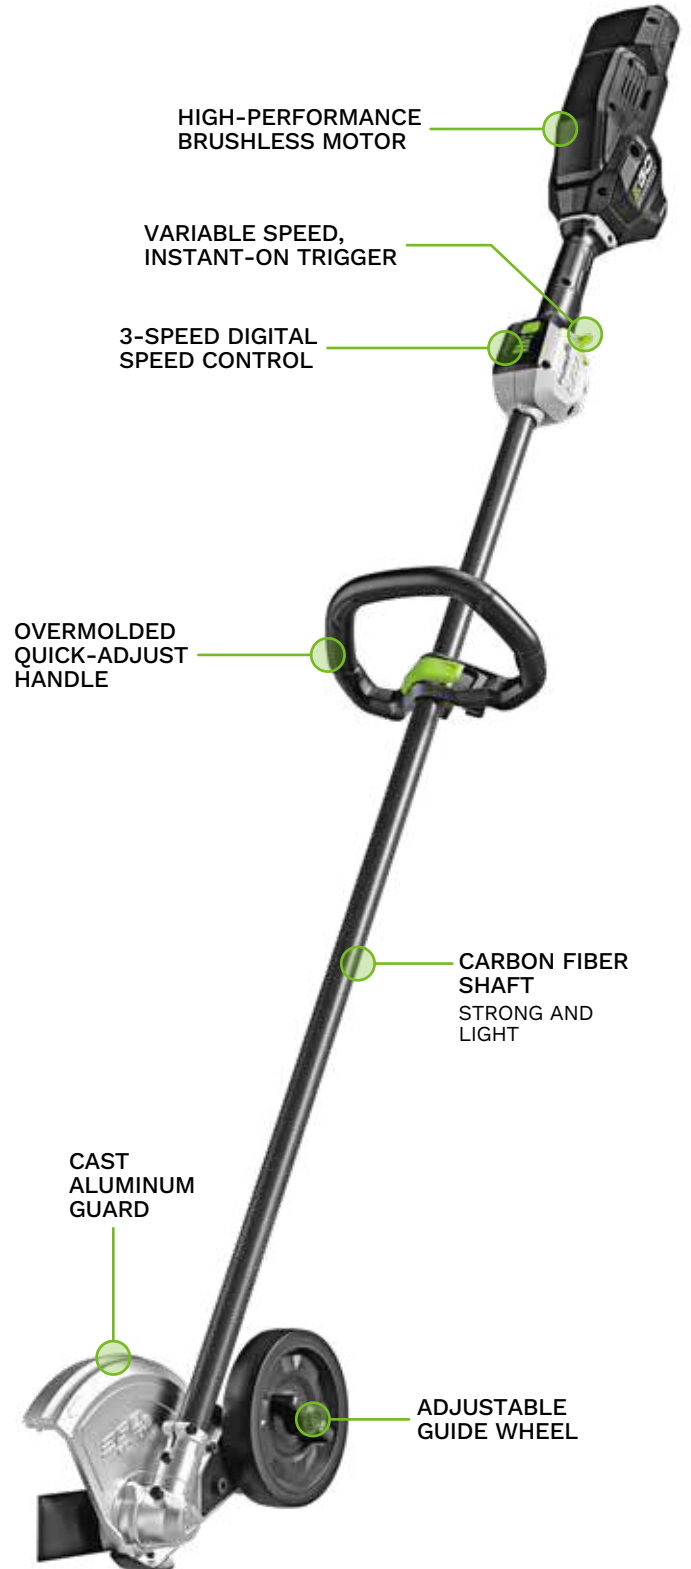

**5X
LONGER
LIFE**

Measured in hours compared to previous EGO model

EDX2000

COMMERCIAL 8" STRAIGHT SHAFT EDGER

EDX2000-C

COMMERCIAL 8" CURVED SHAFT EDGER

	EDX2000	EDX2000-C
GAS EQUIVALENT	25CC RATING	
MAX POWER	1600W	2300W
RATED POWER	1200W	1600W
RUNTIME with 5.0Ah battery on low	UP TO 60 MINUTES	
BLADE SIZE	8"	
MAX CUTTING DEPTH	3"	
ARBOR SIZE	1 INCH	
SPEEDS no load RPM	3000/4000/4500 RPM	4000/5500/7000 RPM
SHAFT MATERIAL	CARBON FIBER	ALUMINUM
SHAFT STYLE	STRAIGHT	CURVED
DRIVE SHAFT	SOLID STEEL	FLEXIBLE
BATTERY TECHNOLOGY	56V ARC LITHIUM™	
HOUSING	UV-RESISTANT COMPOSITE	
TOOL LENGTH	69.5"	67.3"
WEIGHT bare tool	10.4 LBS	
WEATHER RESISTANCE RATING	IPX5	