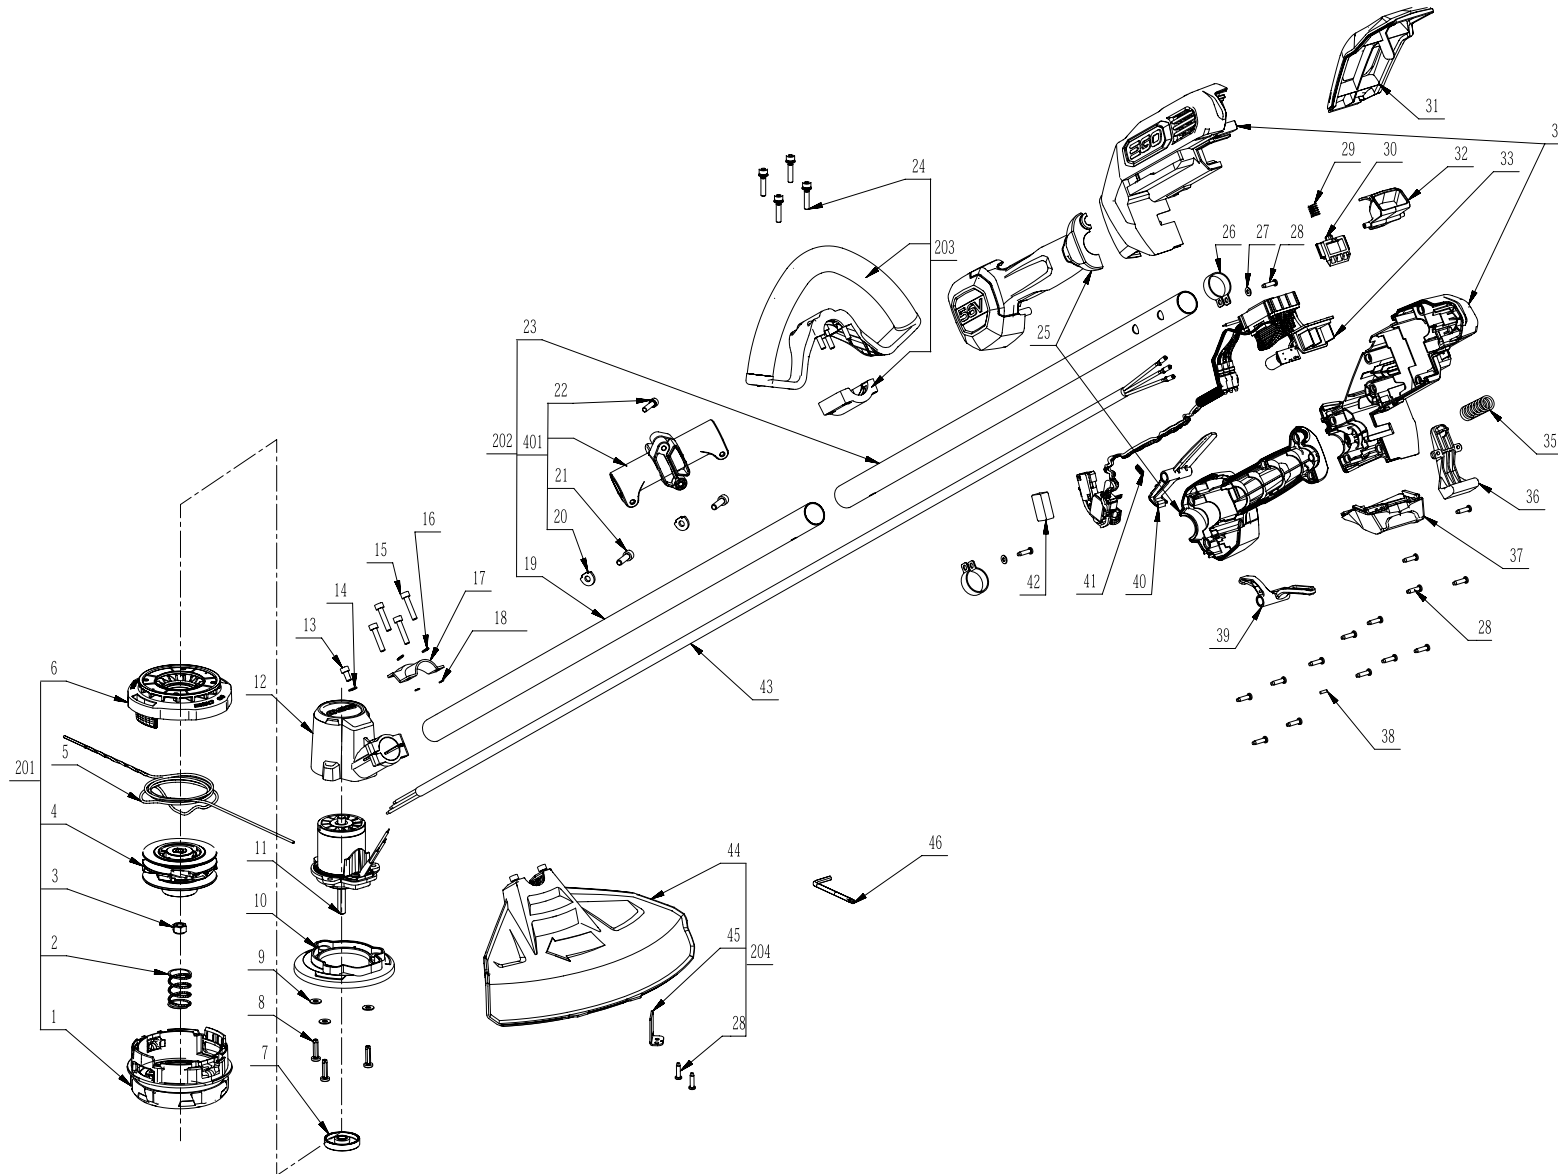

Product Description: String Trimmer
Model Number: ST1500SF
Body Number: 0760056006_S
Version: B
Issue Date: 2019/01/31

Service Part List_ST1500SF_Vervion B

No.	Product Model#	Part Number	Description	Qty
1	ST1500SF	2826636001	Lower Housing ASSY	1
2	ST1500SF	3660582001	Compression Spring	1
3	ST1500SF	5630271001	Nut	1
4	ST1500SF	2826062001	Spool Assembly	1
5	ST1500SF	3800122001	Trimmer Line	1
6	ST1500SF	2826063001	Upper Housing ASSY	1
7	ST1500SF	3520800001	Outer Flange	1
8	ST1500SF	5610059007	Thread Forming Screw	3
9	ST1500SF	5650396003	Washer	3
10	ST1500SF	3127655001	Shield	1
11	ST1500SF	2730220001	DC Motor	1
12	ST1500SF	3421602001	Motor Housing	1
13	ST1500SF	5620213003	Hexagon Socket Screw	1
14	ST1500SF	5650014003	Plain Washer	1
15	ST1500SF	5620216003	Hexagon Socket Screw	4
16	ST1500SF	5650015012	Spring Washer	2
17	ST1500SF	3705712001	Fixing Board	1
18	ST1500SF	5690203001	O Ring	2
19	ST1500SF	3704865001	Connecting Tube	1
20	ST1500SF	3705464001	Limit Chute	2
21	ST1500SF	5620334004	Hexagon Socket Screw	2
22	ST1500SF	5620434003	Hexagon Socket Screw	1
23	ST1500SF	3705510001	Connecting Tube	1
24	ST1500SF	5620558001	Screw with Washer	4
25	ST1500SF	2824018001	Handle ASSY	1
26	ST1500SF	3705178001	Fixed Ring	2
27	ST1500SF	5650005002	Plain Washer	2
28	ST1500SF	5610294001	Tapping Screw	18
29	ST1500SF	3660013003	Spring1	1
30	ST1500SF	3127202001	Power Pack Button	1
31	ST1500SF	3127650001	Cover	1
32	ST1500SF	3127201001	Release Button	1
33	ST1500SF	2831273001	Electric Assembly	1