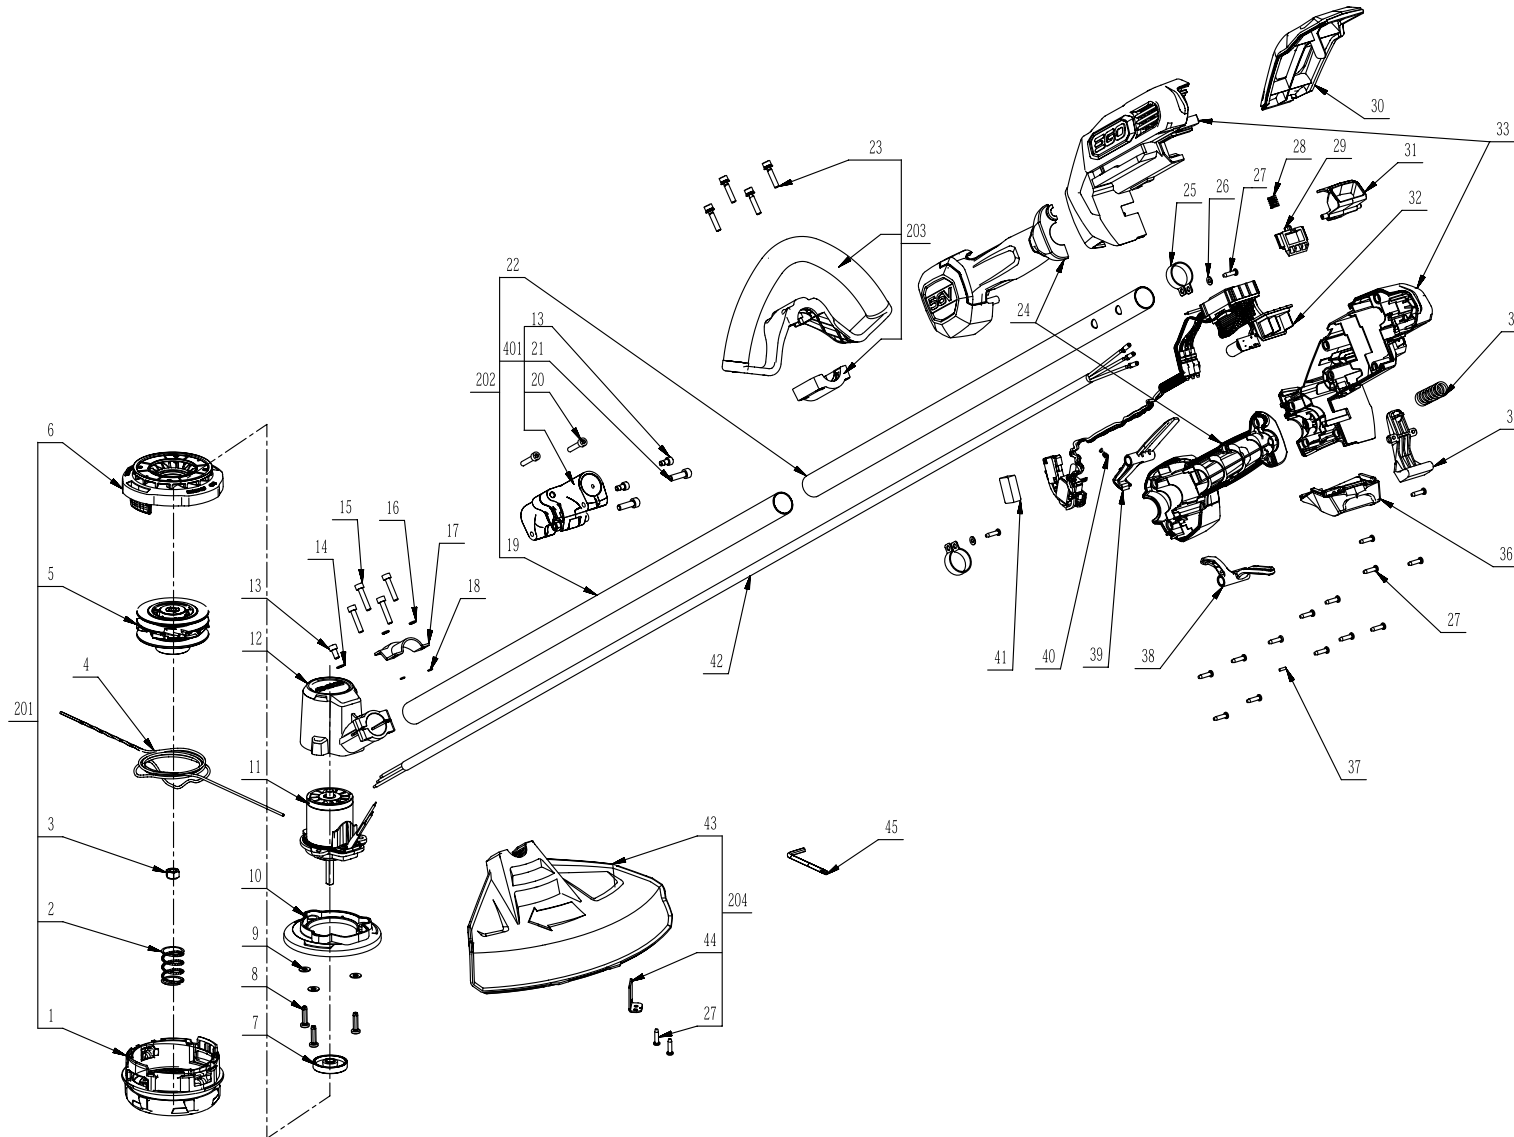

Product Description: String Trimmer
Model Number: ST1500SF
Body Number: 0760056004_S
Version: A
Issue Date: 2018/11/30

Service Part List_ST1500SF_Vervion A

No.	Product Model#	Part Number	Description	Qty
1	ST1500SF	2826636001	Lower Housing ASSY	1
2	ST1500SF	3660582001	Compression Spring	1
3	ST1500SF	5630271001	Nut	1
4	ST1500SF	3800122001	Trimmer Line	1
5	ST1500SF	2826062001	Spool Assembly	1
6	ST1500SF	2826063001	Upper Housing ASSY	1
7	ST1500SF	3520800001	Outer Flange	1
8	ST1500SF	5610059007	Thread Forming Screw	3
9	ST1500SF	5650396003	Washer	3
10	ST1500SF	3127655001	Shield	1
11	ST1500SF	2730220001	DC Motor	1
12	ST1500SF	3421602001	Motor Housing	1
13	ST1500SF	5620213003	Hexagon Socket Screw	3
14	ST1500SF	5650014003	Plain Washer	1
15	ST1500SF	5620216003	Hexagon Socket Screw	4
16	ST1500SF	5650015012	Spring Washer	2
17	ST1500SF	3705712001	Fixing Board	1
18	ST1500SF	5690203001	O Ring	2
19	ST1500SF	3705784002	Connecting Tube	1
20	ST1500SF	5620216004	Hexagon Socket Screw	2
21	ST1500SF	5620334004	Hexagon Socket Screw	2
22	ST1500SF	3705783001	Connecting Tube	1
23	ST1500SF	5620558001	Screw with Washer	4
24	ST1500SF	2824018001	Handle ASSY	1
25	ST1500SF	3705178001	Fixed Ring	2
26	ST1500SF	5650005002	Plain Washer	2
27	ST1500SF	5610294001	Tapping Screw	18
28	ST1500SF	3660013003	Spring1	1
29	ST1500SF	3127202001	Power Pack Button	1
30	ST1500SF	3127650001	Cover	1
31	ST1500SF	3127201001	Release Button	1
32	ST1500SF	2831273001	Electric Assembly	1
33	ST1500SF	2824012001	Rear Housing	1