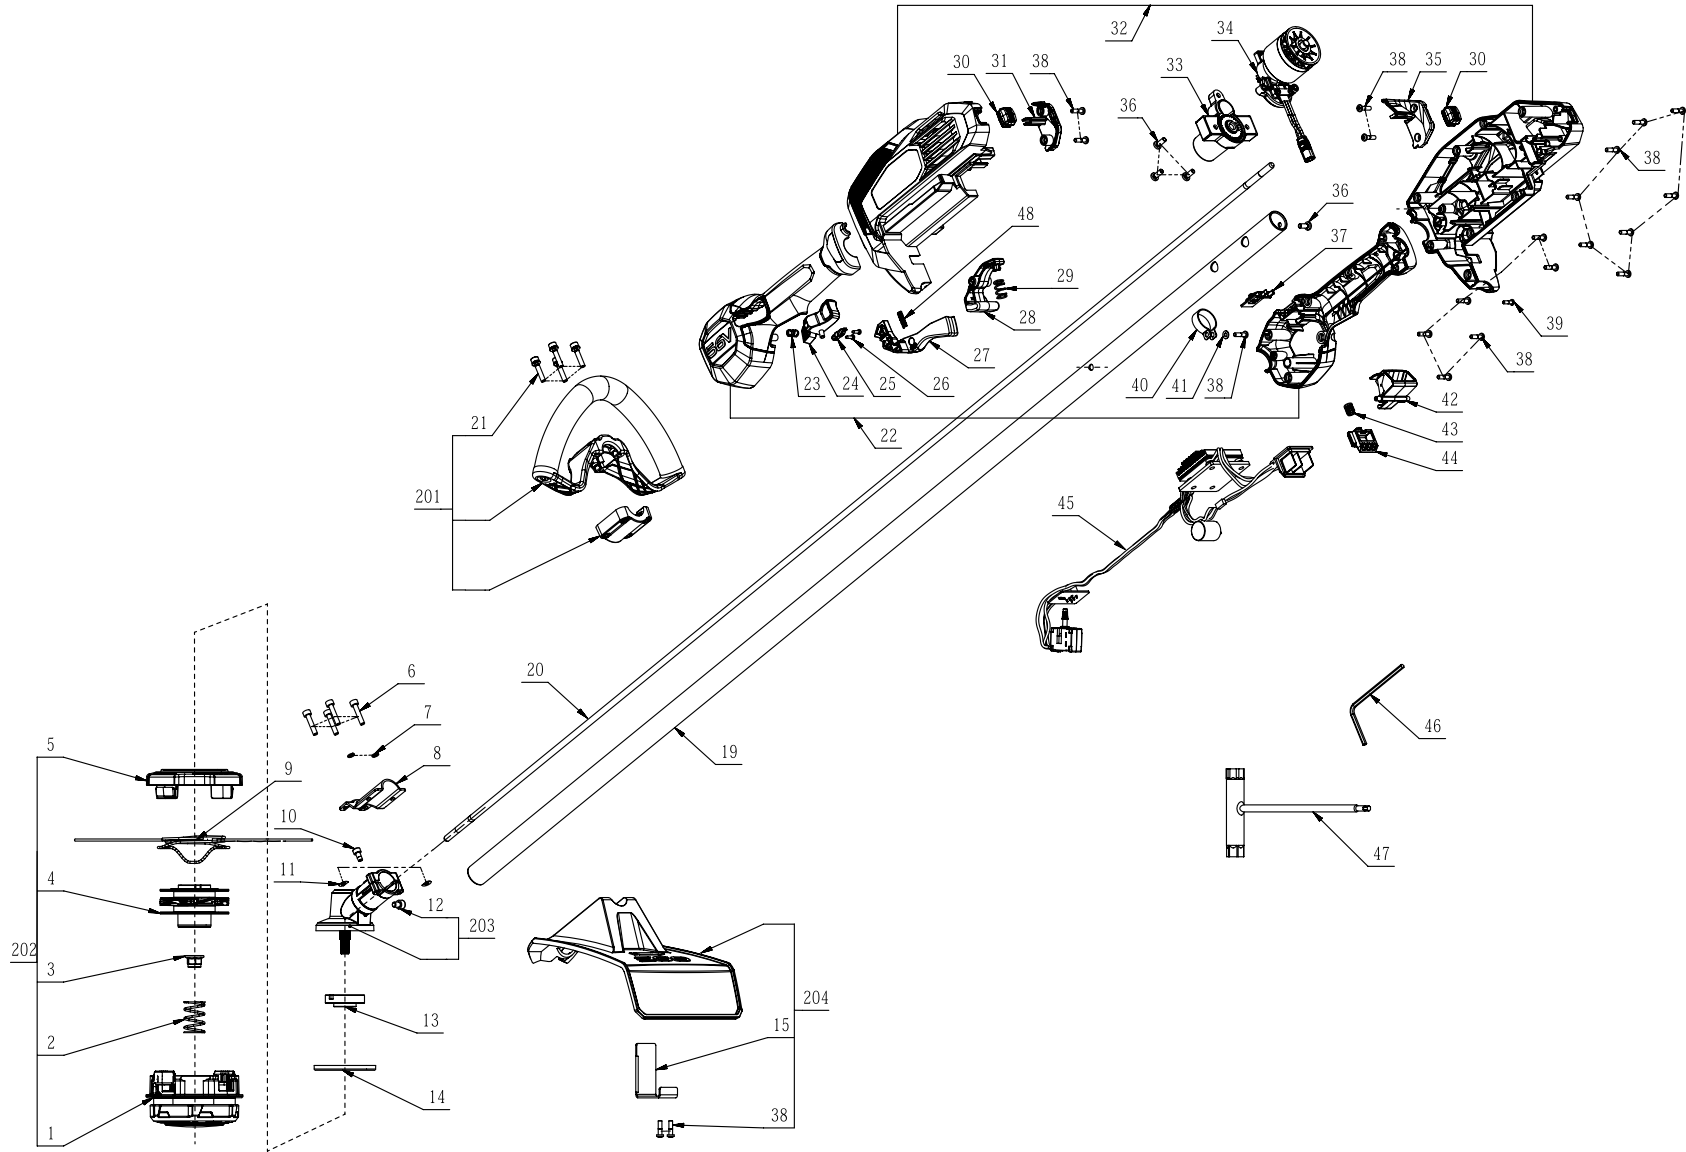

Product Description: String Trimmer
Model Number: ST1530
Body Number: 0760070004_S
Version: B
Issue Date: 2020/10/1

Service Part List_ST1530_Version B

No.	Product Model#	Part Number	Description	Qty
1	ST1530	2826637001	Lower Housing ASSY	1
2	ST1530	3660582001	Compression Spring	1
3	ST1530	5630292001	Nut	1
4	ST1530	2826376002	Spool Assembly	1
5	ST1530	3130090001	Upper Housing	1
6	ST1530	5620216003	Hexagon Socket Screw	4
7	ST1530	5650015012	Spring Washer	2
8	ST1530	3705417001	Fixing Board	1
9	ST1530	3800122001	Trimmer Line	1
10	ST1530	5620213003	Hexagon Socket Screw	1
11	ST1530	5650598001	Washer	2
12	ST1530	5620546001	Hexagon Socket Screw	1
13	ST1530	3552509001	Inner Flange	1
14	ST1530	3706103001	Shield	1
15	ST1530	3707375001	Blade	1
19	ST1530	2825710002	Tube Assembly	1
20	ST1530	3552666001	Shaft	1
21	ST1530	5620558001	Screw with Washer	4
22	ST1530	2824786002	L R Handle Set	1
23	ST1530	3660235001	Spring	1
24	ST1530	3128577001	Lock-off Trigger	1
25	ST1530	3126865001	Clamp Block	1
26	ST1530	5610011006	Tapping Screw	2
27	ST1530	3128578002	Switch Trigger	1
28	ST1530	3128266001	Lever	1
29	ST1530	3660614001	Compression Spring	1
30	ST1530	3127738001	Rubber Gasket	2
31	ST1530	3128566001	Left Rear Cover	1
32	ST1530	2824785001	L R Housing Set	1
33	ST1530	2824761002	Gear Case ASSY	1
34	ST1530	2824757002	Motor & Gear ASSY	1
35	ST1530	3128567001	Right Rear Cover	1
36	ST1530	5620050007	Screw	4
37	ST1530	3128276001	Speed Change Button	1
38	ST1530	5620479001	Screw	19
39	ST1530	5610305001	Tapping Screw	1
40	ST1530	3705178001	Fixed Ring	1
41	ST1530	5650005001	Plain Washer	1
42	ST1530	3127201001	Release Button	1
43	ST1530	3660013003	Spring1	1
44	ST1530	3127202001	Power Pack Button	1
45	ST1530	2830180001	Electric Assembly	1
46	ST1530	5680164001	Inner Hexagon Spanner	1
47	ST1530	5680217001	Wrench	1
48	ST1530	3660075001	Spring	1