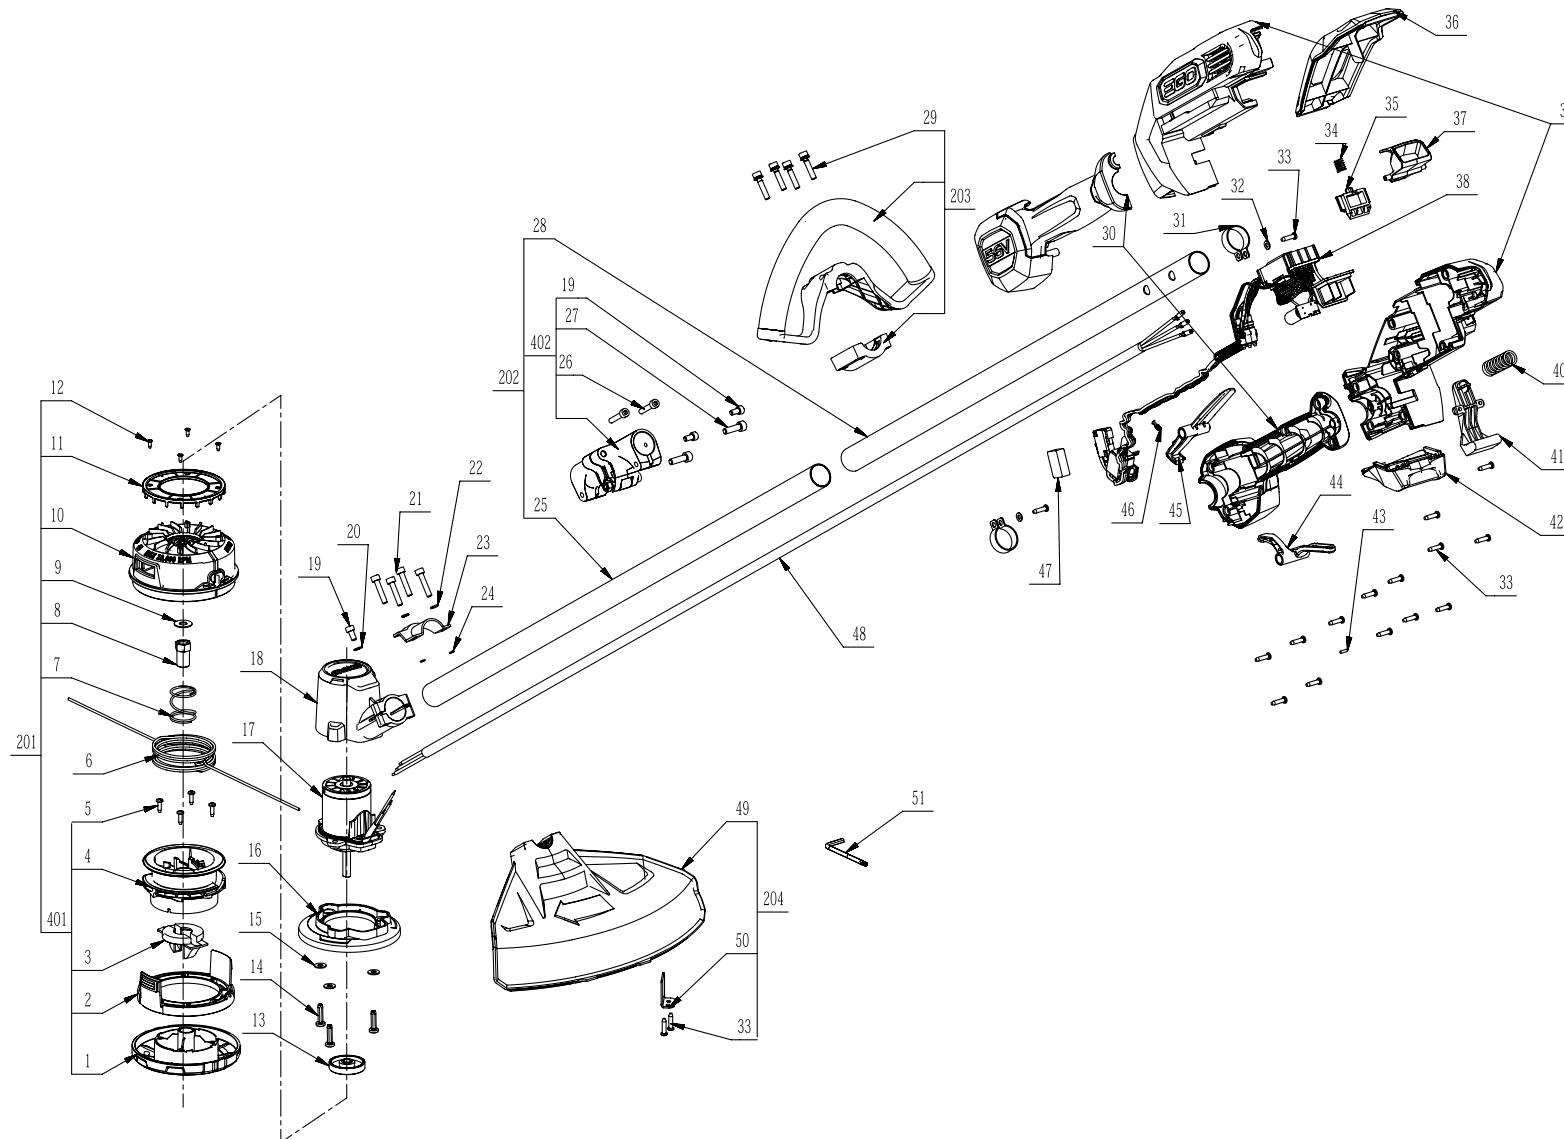

Product Description: String Trimmer
Model Number: ST1500XY
Body Number: 0760056001_S
Version: A
Issue Date: 2016/10/24

Service Part List_ST1500XY_Version A

No.	Product Model#	Part Number	Description	Qty
1	ST1500SF	3128667001	Support Head	1
2	ST1500SF	3128668001	Lower Housing	1
3	ST1500SF	3128671001	Slot Cover	1
4	ST1500SF	2824912001	Mounting Wire Holder ASSY	1
5	ST1500SF	5610022001	Tapping Screw	4
6	ST1500SF	3800122001	Trimmer Line	1
7	ST1500SF	3660650001	Compression Spring	1
8	ST1500SF	5630301001	Nut	1
9	ST1500SF	5650573001	Plain Washer	1
10	ST1500SF	2824809001	Upper Housing ASSY	1
11	ST1500SF	3128193001	Support Plate	1
12	ST1500SF	5610076004	Tapping Screw	4
13	ST1500SF	3520800001	Outer Flange	1
14	ST1500SF	5610059007	Thread Forming Screw	3
15	ST1500SF	5650396003	Washer	3
16	ST1500SF	3127655001	Shield	1
17	ST1500SF	2730220001	DC Motor	1
18	ST1500SF	3421602001	Motor Housing	1
19	ST1500SF	5620213003	Hexagon Socket Screw	3
20	ST1500SF	5650014003	Plain Washer	1
21	ST1500SF	5620216003	Screw	4
22	ST1500SF	5650015012	Spring Washer	2
23	ST1500SF	3705712001	Fixing Board	1
24	ST1500SF	5690203001	O Ring	2
25	ST1500SF	3705784002	Connecting Tube	1
26	ST1500SF	5620216004	Screw	2
27	ST1500SF	5620334004	Hexagon Socket Screw	2
28	ST1500SF	3705783001	Connecting Tube	1
29	ST1500SF	5620558001	Screw with Washer	4
30	ST1500SF	2824018001	Handle ASSY	1
31	ST1500SF	3705178001	Fixed Ring	2
32	ST1500SF	5650005002	Plain Washer	2