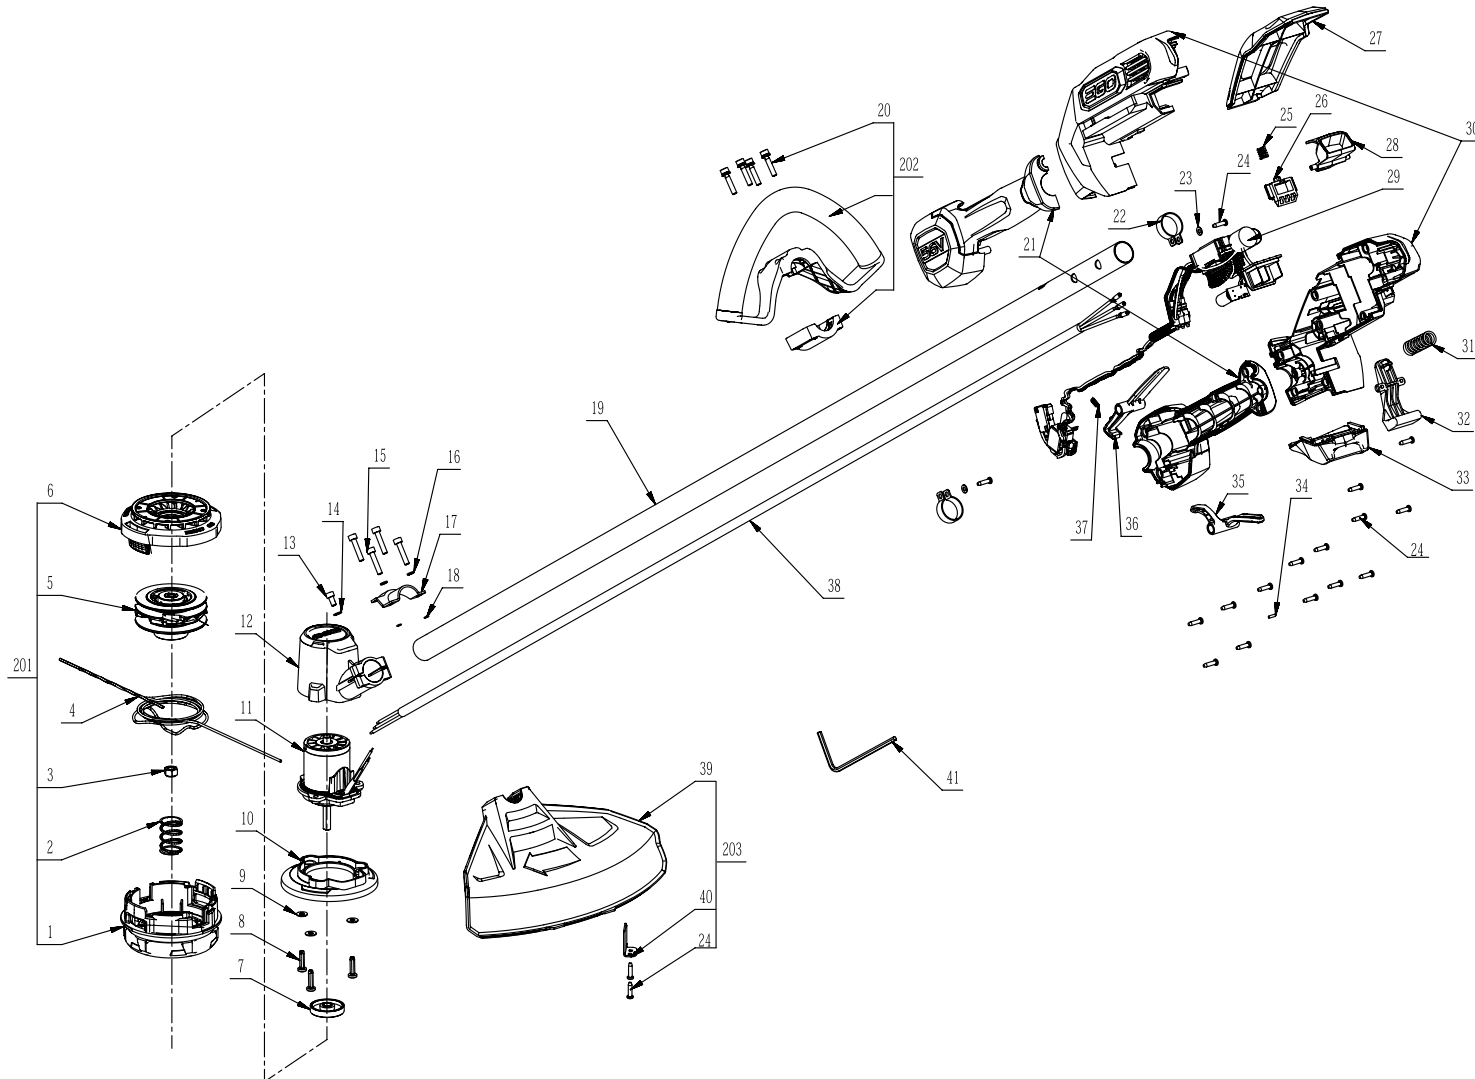

Product Description: String Trimmer
Model Number: ST1500F
Body Number: 0760056007_S
Version: A
Issue Date: 2020/12/30

Service Part List_ST1500F_Vervion A

No.	Product Model#	Part Number	Description	Qty
1	ST1500F	2826636001	Lower Housing ASSY	1
2	ST1500F	3660582001	Compression Spring	1
3	ST1500F	5630271001	Nut	1
4	ST1500F	3800122001	Trimmer Line	1
5	ST1500F	2826062001	Spool Assembly	1
6	ST1500F	2826063001	Upper Housing ASSY	1
7	ST1500F	3520800001	Outer Flange	1
8	ST1500F	5610059007	Thread Forming Screw	3
9	ST1500F	5650396003	Washer	3
10	ST1500F	3127655001	Shield	1
11	ST1500F	2730220001	DC Motor	1
12	ST1500F	3421602001	Motor Housing	1
13	ST1500F	5620213003	Hexagon Socket Screw	1
14	ST1500F	5650014003	Plain Washer	1
15	ST1500F	5620216003	Hexagon Socket Screw	4
16	ST1500F	5650015012	Spring Washer	2
17	ST1500F	3705712001	Fixing Board	1
18	ST1500F	5690203001	O Ring	2
19	ST1500F	3705819003	Connecting Tube	1
20	ST1500F	5620558001	Screw with Washer	4
21	ST1500F	2824018001	Handle ASSY	1
22	ST1500F	3705178001	Fixed Ring	2
23	ST1500F	5650005002	Plain Washer	2
24	ST1500F	5610294001	Tapping Screw	18
25	ST1500F	3660013003	Spring1	1
26	ST1500F	3127202001	Power Pack Button	1
27	ST1500F	3127650001	Cover	1
28	ST1500F	3127201001	Release Button	1
29	ST1500F	2831273001	Electric Assembly	1
30	ST1500F	2824012001	Rear Housing	1
31	ST1500F	3660129002	Spring	1
32	ST1500F	3127206001	Lever	1
33	ST1500F	3127675002	Support Leg	1