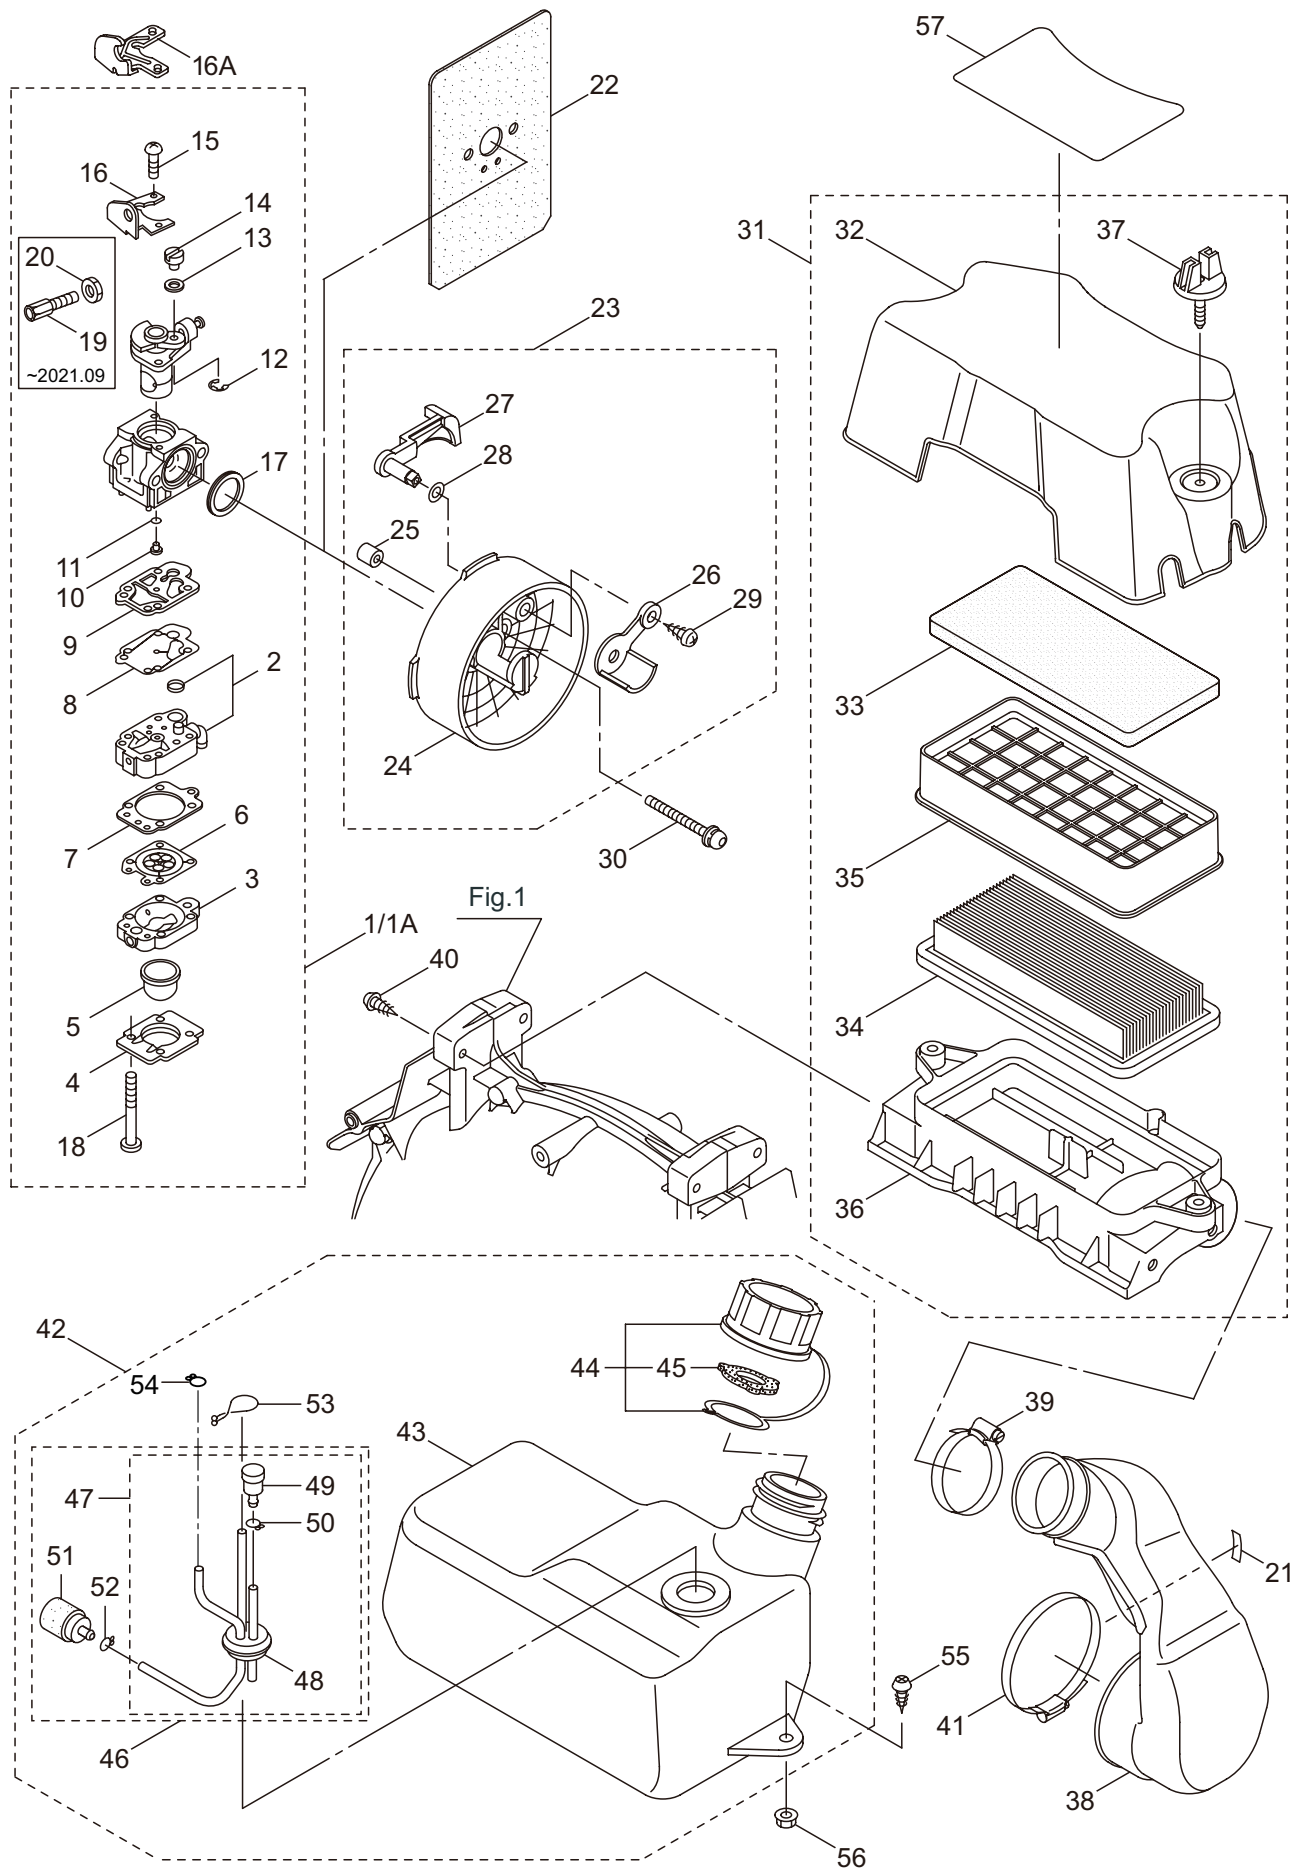

3. BL9000-GT ENGINE (CARBURETOR, FUEL TANK)

Ref. No.	Part No.	Part Name	Q'ty	Remarks
3-1	276045	Carburetor Ass'y	1	Incl.2-20 -2021.09
3-1A	248521	Carburetor Ass'y	1	Incl.2-18 2021.10-
3-2	263739	Pump Body	1	
3-3	262991	Purge Body	1	
3-4	262992	Cover Plate	1	
3-5	261874	Primer Bulb	1	
3-6	283905	Diaphragm, Meterring	1	
3-7	262993	Gasket	1	
3-8	262994	Diaphragm,Fuel Pump	1	
3-9	282576	Gasket	1	
3-10	286900	Jet	1	
3-11	261871	O-Ring	1	
3-12	261876	E-Ring	1	
3-13	264678	Washer	1	
3-14	261658	Swivel	1	
3-15	261875	Screw	1	
3-16	264677	Bracket	1	
3-16A	248327	Bracket	1	2021.10-
3-17	261657	Packing	1	
3-18	262996	Screw	4	
3-19	261877	Adapter	1	-2021.09
3-20	261878	Nut	1	-2021.09
3-21	277762	Label	1	
3-22	276134	Gasket	1	
3-23	276150	Case Ass'y	1	Incl.24-29
3-24	276151	Case Body	1	
3-25	277830	Sleeve	2	
3-26	276152	Valve	1	
3-27	276153	Lever	1	
3-28	284816	Washer	1	6.4x11x0.15
3-29	269032	Screw	1	
3-30	274106	Cap Screw	2	M5x55
3-31	276463	Air Cleaner Box Ass'y	1	Incl.32-37
3-32	276155	Air Cleaner Box Cover	1	
3-33	276143	Element	1	
3-34	276139	Air Cleaner	1	
3-35	276157	Air Cleaner Case	1	
3-36	276159	Air Cleaner Box Ass'y	1	
3-37	276999	Knob Bolt	2	
3-38	276161	Intake Pipe	1	
3-39	277547	Clump Ass'y	1	#55
3-40	86071	Tapping Screw	4	M6x16
3-41	661260	Clump Ass'y	1	#90
3-42	275902	Tank Ass'y	1	Incl.43-54
3-43	278428	Fuel Tank	1