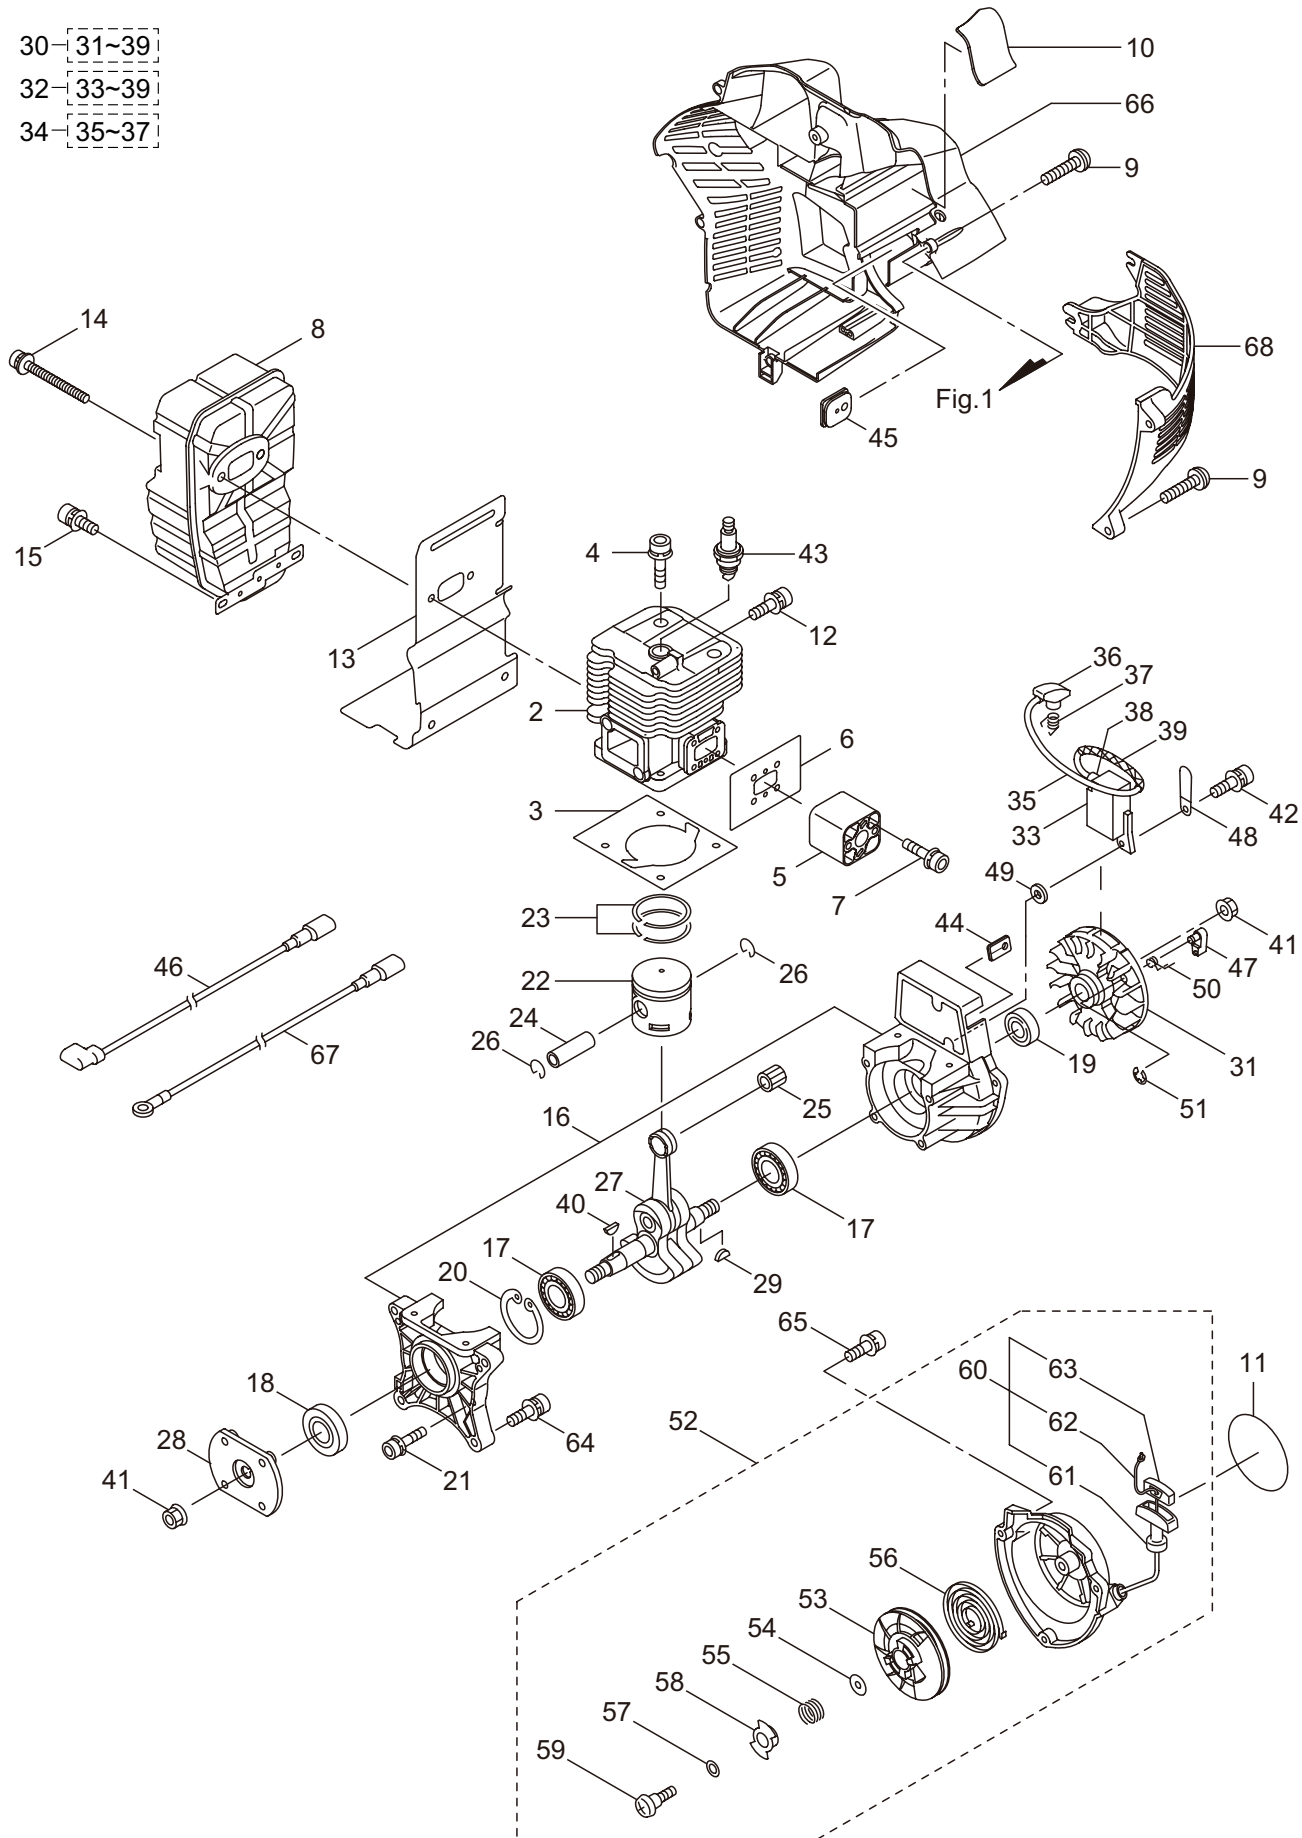

2. BL9000-GT ENGINE (CYLINDER, CRANKCASE)

30-31~39

32-33~39

34-35~37

Ref. No.	Part No.	Part Name	Q'ty	Remarks
2-1	276019	Engine	1	CE800/01
2-2	275765	Cylinder Comp	1	
2-3	275760	Gasket	1	
2-4	261246	Cap Screw	4	M5x25
2-5	276109	Insulator	1	
2-6	276110	Gasket	1	
2-7	277832	Cap Screw	4	M5x30
2-8	275758	Muffler Ass'y	1	
2-9	131523	Tapping Screw	7	M5x20
2-10	277462	Grommet	1	
2-11	275979	Label	1	
2-12	264223	Cap Screw	1	M5x40
2-13	276111	Gasket	1	
2-14	276154	Cap Screw	2	M6x70
2-15	261607	Cap Screw	2	M5x16
2-16	276112	Crankcase	1	
2-17	276117	Bearing	2	
2-18	276118	Oil Seal	1	
2-19	262565	Oil Seal	1	ISCD15257
2-20	276119	Snap Ring	1	
2-21	234636	Cap Screw	4	M5x35
2-22	277475	Piston	1	
2-23	275757	Piston Ring	2	
2-24	278019	Piston Pin	1	
2-25	278471	Bearing,Needle	1	KBK12x15x14.3x5
2-26	276122	Cir Crip	2	
2-27	276123	Shaft Comp	1	
2-28	276129	Adapter	1	
2-29	261076	Woodruff Key	1	3x10
2-30	279231	Magneto Ass'y	1	Incl.31-39
2-31	279232	Rotor	1	
2-32	279233	Ignition Coil Ass'y	1	Incl.33-39
2-33	286095	Ignition Coil	1	
2-34	276466	Spark Plug Wire Ass'y	1	Incl.35-37
2-35	276467	Spark Plug Wire	1	
2-36	282292	Plug Boot	1	
2-37	261075	Connector	1	
2-38	261072	Cap	1	
2-39	276468	Tube	1	
2-40	261076	Woodruff Key	1	3x10
2-41	276302	Nut	2	
2-42	281211	Cap Screw	2	M4x20
2-43	285982	Spark Plug	1	NGK BPM8Y
2-44	279721	Grommet	1	
2-45	285807	Grommet	1