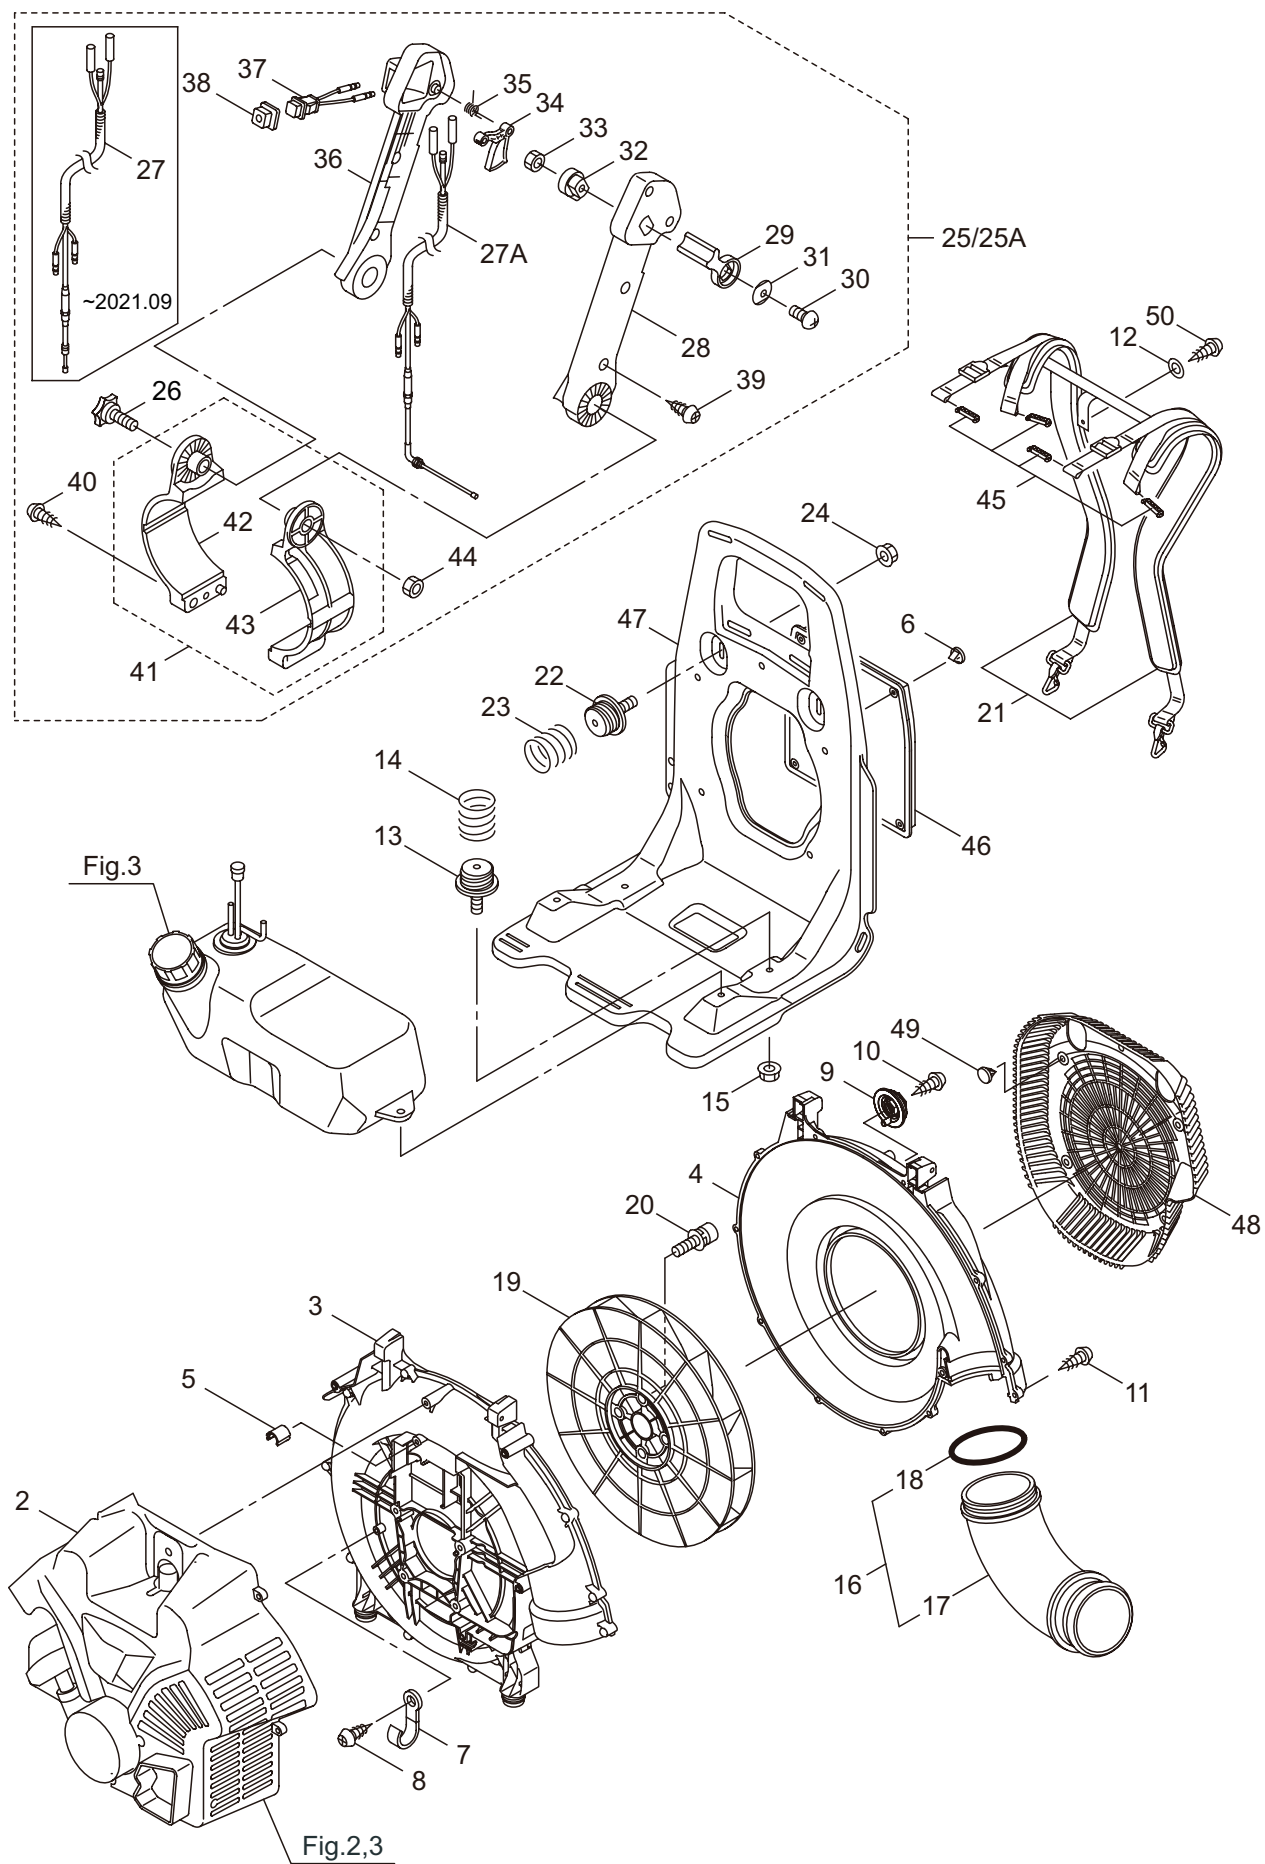

PARTS LIST

BL9000-GT

CONTENTS

1. FRAME & BLOWER	1 ~ 4
2. ENGINE (CYLINDER, CRANKCASE)	5 ~ 8
3. ENGINE (CARBURETOR, FUEL TANK).....	9 ~ 12
4. ACCESSORIES, OPTIONAL PARTS	13 ~ 14

2022. 08.

P/N 524904-2

1. BL9000-GT FRAME & BLOWER

Ref. No.	Part No.	Part Name	Q'ty	Remarks
1-1	395880	BL9000-GT	1	
1-2	276019	Engine	1	CE800/01
1-3	275864	Fan Case (E)	1	
1-4	275868	Fan Case (S)	1	
1-5	276361	Collar	1	
1-6	100749	Fastener	4	#7
1-7	109051	Clamp	1	
1-8	082697	Tapping Screw	1	M5x10
1-9	275966	Plug B	2	
1-10	131523	Tapping Screw	2	M5x20
1-11	130420	Tapping Screw	12	M5x25
1-12	261189	Washer	1	6x16.5xt1.2
1-13	275965	Plug A Comp	2	
1-14	275967	Spring	2	2.9-50L
1-15	127228	Nut	2	M6
1-16	661894	Elbow Pipe Ass'y	1	Incl.17,18
1-17	661895	Elbow Pipe	1	
1-18	275873	O-Ring	1	V95
1-19	275874	Fan	1	
1-20	275877	Cap Screw	4	M6X25
1-21	661897	Knapsack Band	1	
1-22	275965	Plug A Comp	2	
1-23	275967	Spring	2	2.9-50L
1-24	127228	Nut	2	M6
1-25	275878	Throttle Ass'y	1	Incl.26-44 -2021.09
1-25A	663959	Throttle Ass'y	1	Incl.26-44 2021.10-
1-26	276459	Knob Bolt	1	M6x40
1-27	276297	Throttle Wire Ass'y	1	-2021.09
1-27A	663625	Throttle Wire Ass'y	1	2021.10-
1-28	275881	Throttle Case A	1	
1-29	272721	Lever	1	
1-30	273211	Screw	1	5x18
1-31	272724	Spring Washer	1	
1-32	275883	Link	1	
1-33	230662	Nut	1	M5
1-34	275885	Lever	1	
1-35	275887	Spring	1	
1-36	275888	Throttle Case B	1	
1-37	275890	Stop Switch	1	
1-38	222138	Cover, Switch	1	
1-39	235679	Screw	4	
1-40	131523	Tapping Screw	1	M5x20
1-41	275891	Band Ass'y	1	Incl.42,43
1-42	275892	Band (A)	1	
1-43	275894	Band (B)	1	