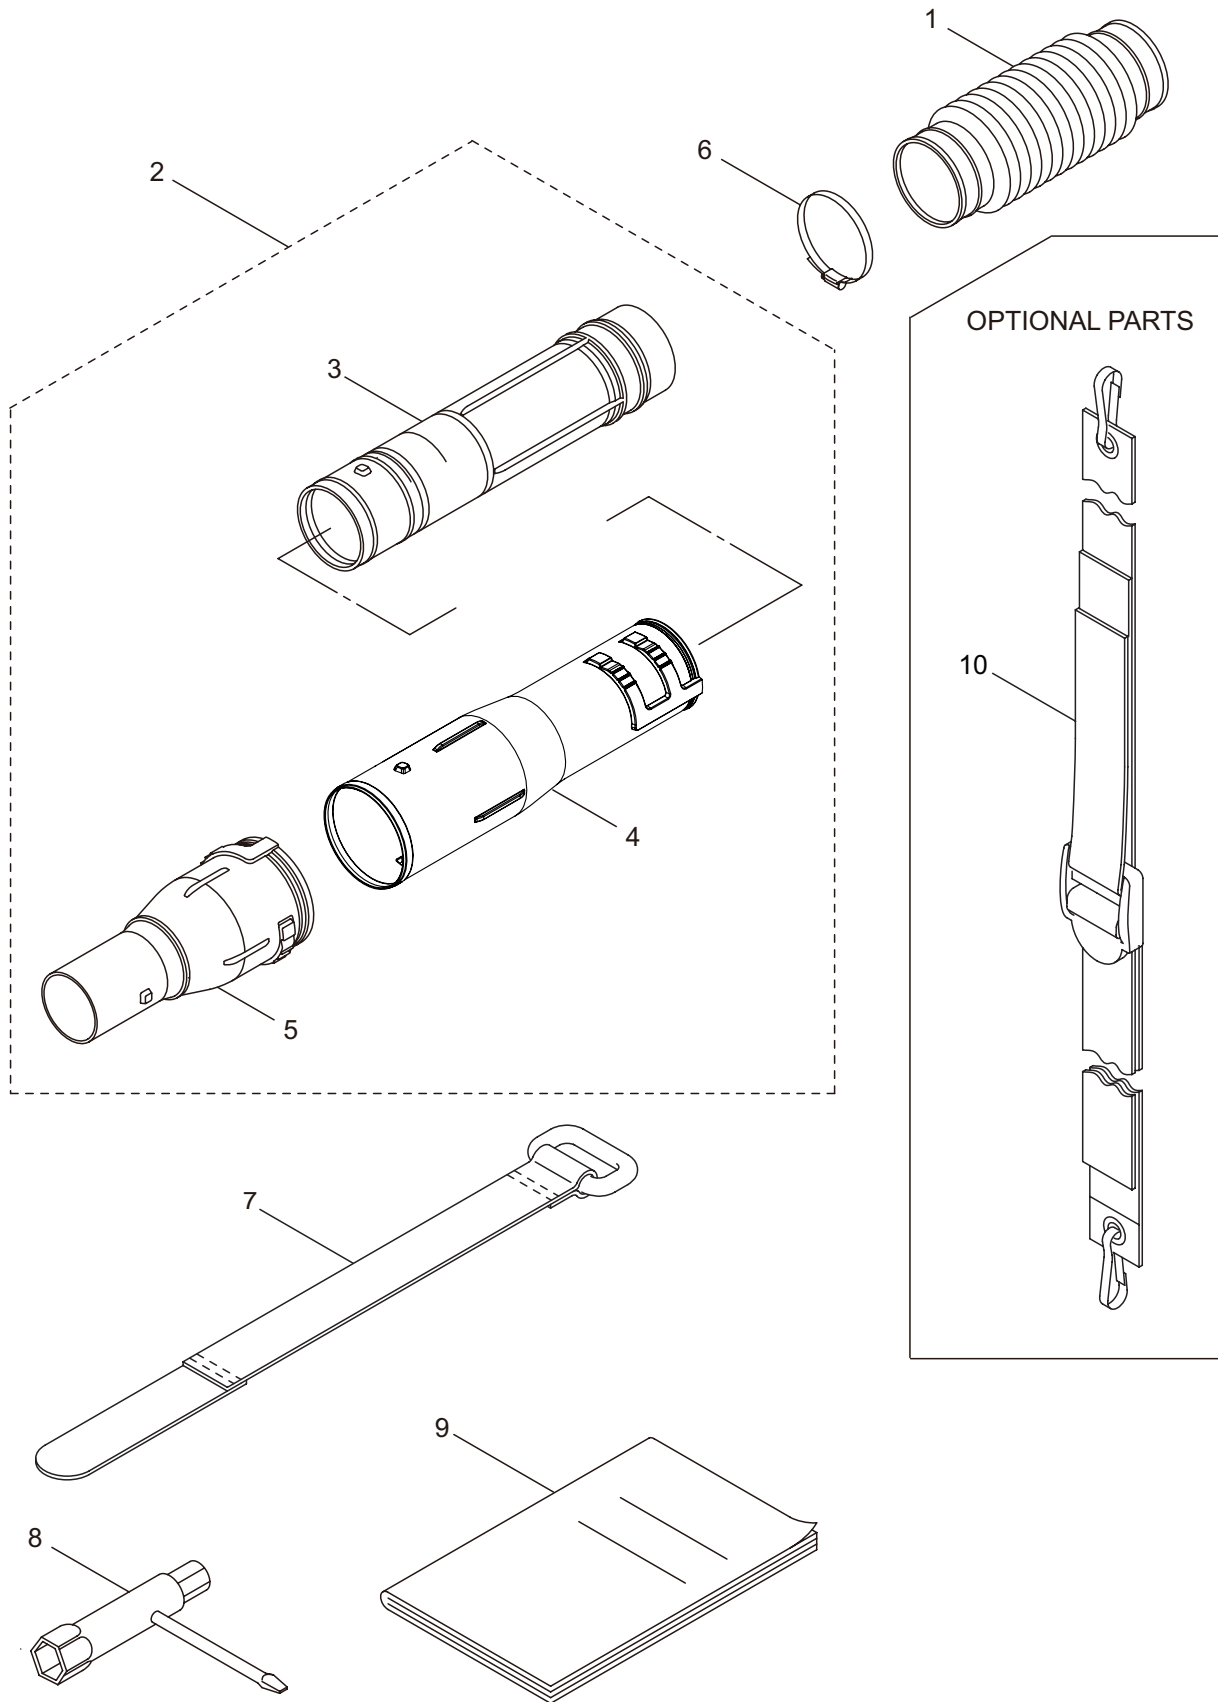

4. BL9000-GT
ACCESSORIES, OPTIONAL PARTS

Ref. No.	Part No.	Part Name	Q'ty	Remarks
4-1	275906	Flexible Pipe	1	
4-2	661902	Pipe Ass'y	1	Incl.3-5
4-3	661873	Swivel Pipe	1	
4-4	661563	Straight Blow Pipe	1	
4-5	275916	Blow Pipe	1	
4-6	130208	Clamp Ass'y	2	#105
4-7	127720	Band	2	
4-8	288652	Combi Box Spanner	1	13x19 L=190
4-9	661906	Instruction Manual	1	BL9000-GT
4-10	125439	Hip Belt Ass'y	1