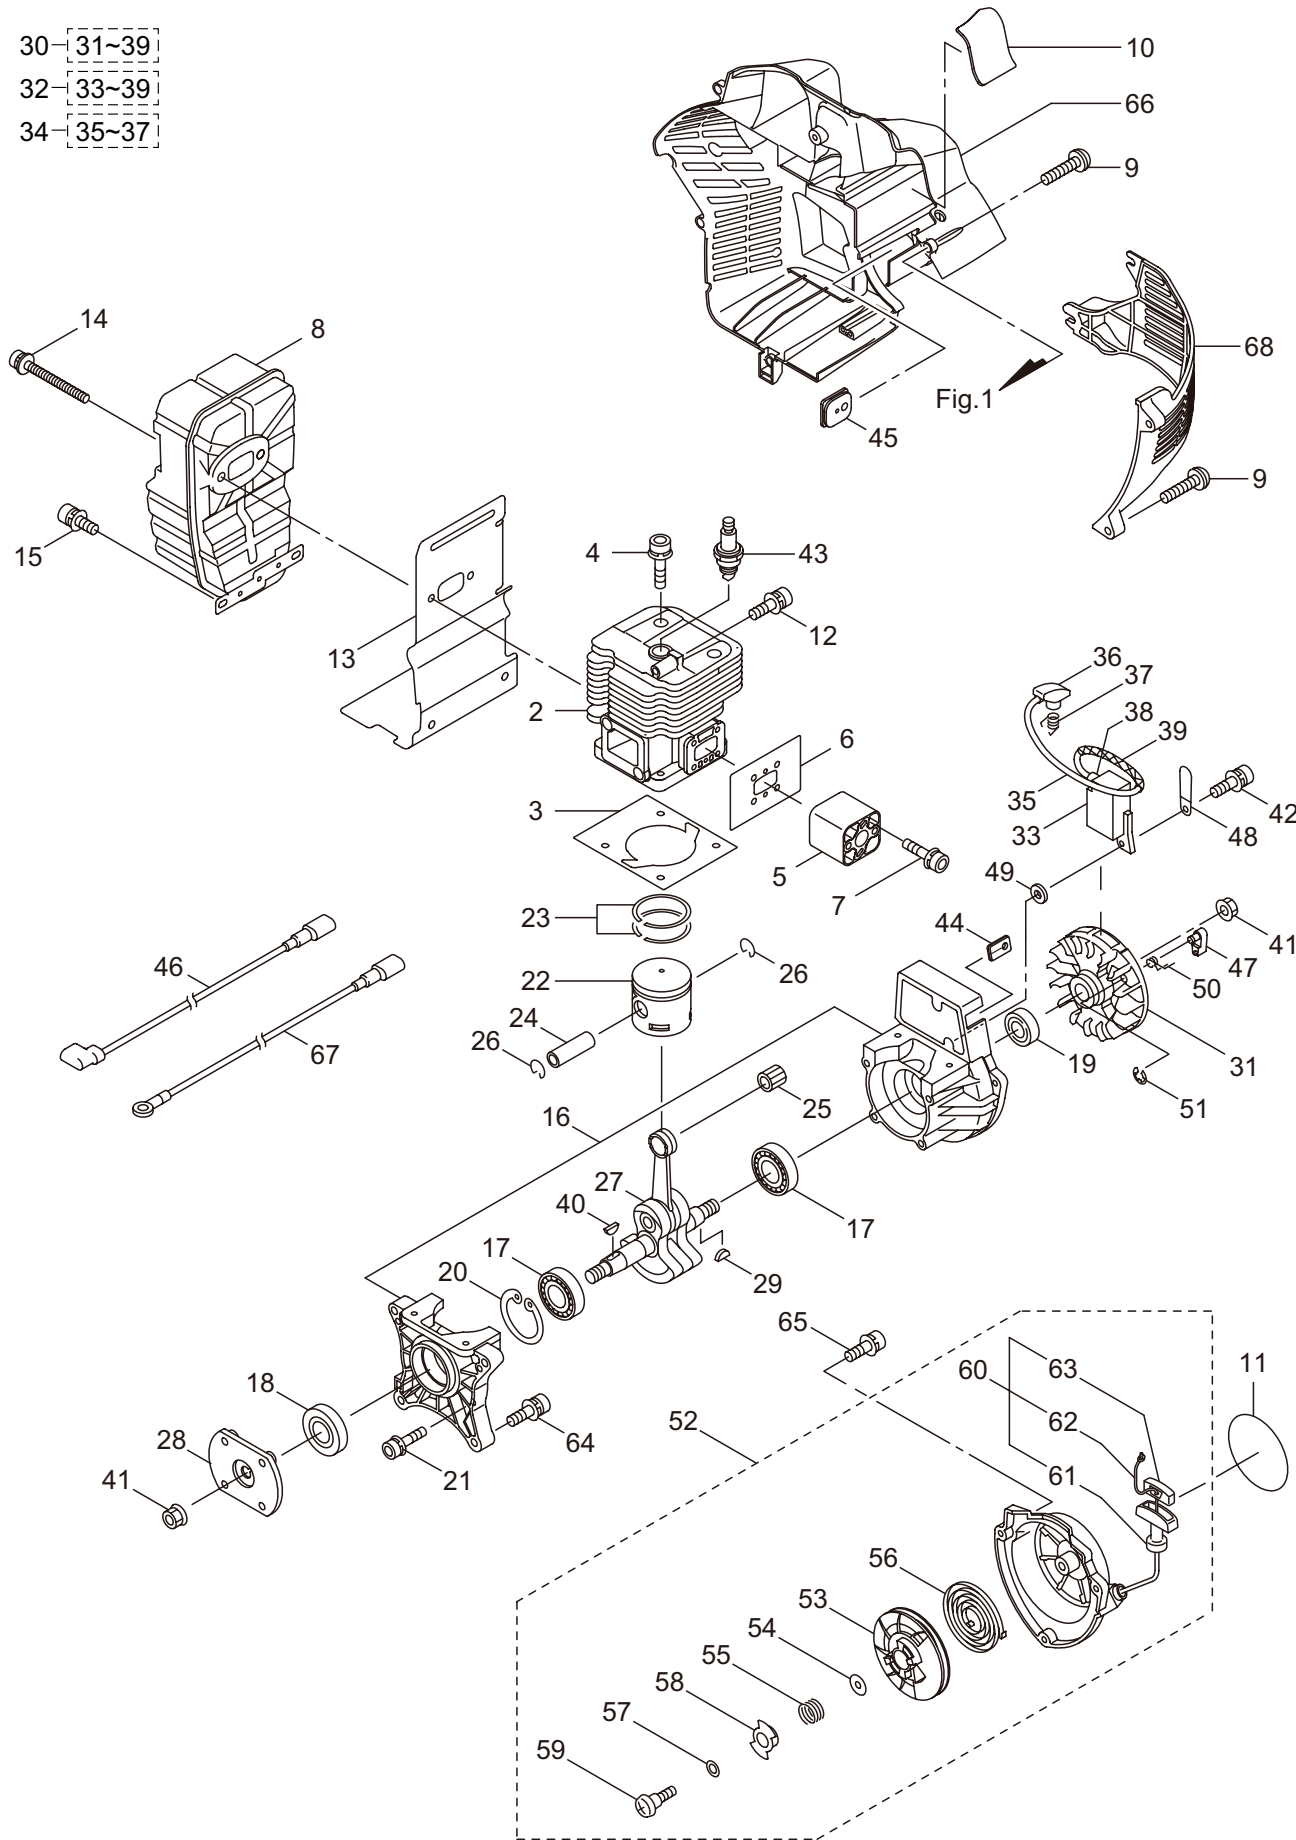

2. BL9000-GT ENGINE (CYLINDER, CRANKCASE)

- 30-31~39
- 32-33~39
- 34-35~37

Ref. No.	Part No.	Part Name	Q'ty	Remarks
2-46	279193	Lead	1	
2-47	276133	Ratchet	2	
2-48	277770	Clamp	1	
2-49	289481	Spacer	2	
2-50	262637	Return Spring	2	
2-51	262638	E-Ring	2	
2-52	276131	Starter Ass'y	1	Incl.53-63
2-53	276035	Reel	1	
2-54	276036	Washer	1	
2-55	276037	Spring	1	
2-56	276038	Spiral Spring	1	
2-57	276039	Washer	1	
2-58	276040	Plate	1	
2-59	276041	Screw	1	
2-60	276042	Rope Ass'y	1	Incl.61-63
2-61	276043	Starter Rope	1	
2-62	262633	Starter Grip	1	
2-63	262981	Cap	1	
2-64	275877	Cap Screw	4	M6X25
2-65	267290	Cap Screw	3	M5x20
2-66	276163	Top Cover	1	
2-67	279194	Lead	1	
2-68	661908	Cover	1	