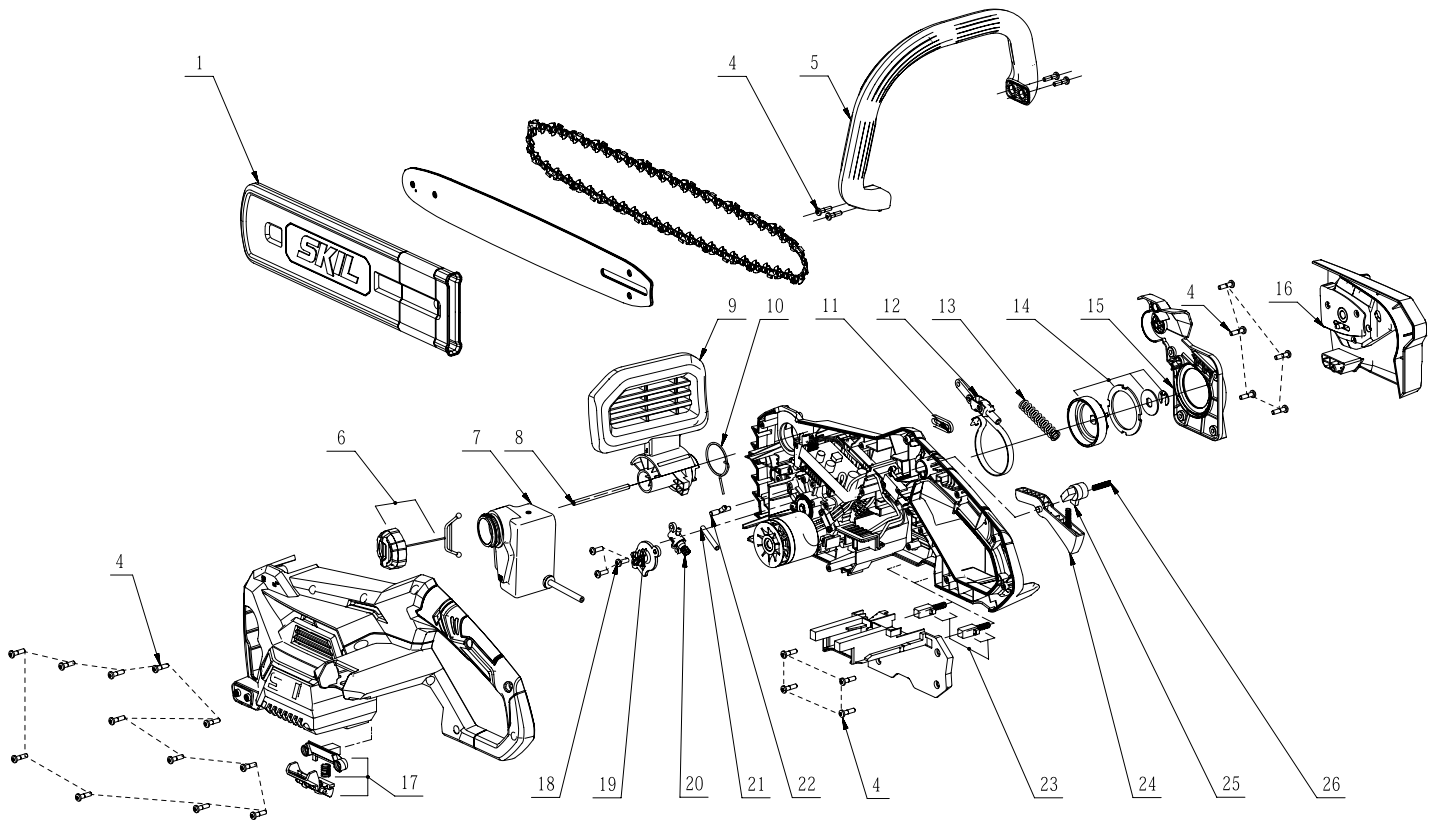

Product Description: Chain Saw  
Model Number: CS4555-00  
Body Number: 0640006001  
Version: A  
Issue Date: 2020/05/09

No.	Product Model#	Part Number	Description	Qty
1	CS4555-00	3130746001	Sheath	1
4	CS4555-00	5620479001	Screw	29
5	CS4555-00	3130129001	Front Handle	1
6	CS4555-00	2827223001	Kettle Cover Assembly	1
7	CS4555-00	2827224001	Kettle Assembly	1
8	CS4555-00	5670554001	Parallel Pin	1
9	CS4555-00	3130943001	Board	1
10	CS4555-00	3660772001	Torsion Spring	1
11	CS4555-00	3130337001	Rubber Gasket	1
12	CS4555-00	2827226001	Brake Assembly	1
13	CS4555-00	3660756001	Compression Spring	1
14	CS4555-00	2827222001	Driving Wheel Assembly	1
15	CS4555-00	3130432001	Cover	1
16	CS4555-00	2827179001	Cover Assembly	1
17	CS4555-00	2827225001	Pop-up Assembly	1
18	CS4555-00	5620040009	Screw	3
19	CS4555-00	3130229001	Cover	1
20	CS4555-00	2823482001	Pump ASSY	1
21	CS4555-00	4920530001	Soft Tube	1
22	CS4555-00	3127524001	Nozzle	1
23	CS4555-00	2827228001	Spring Assembly	2
24	CS4555-00	3130441001	Switch Trigger	1
25	CS4555-00	3130440001	Lock off Button	1
26	CS4555-00	3660427001	Spring	2