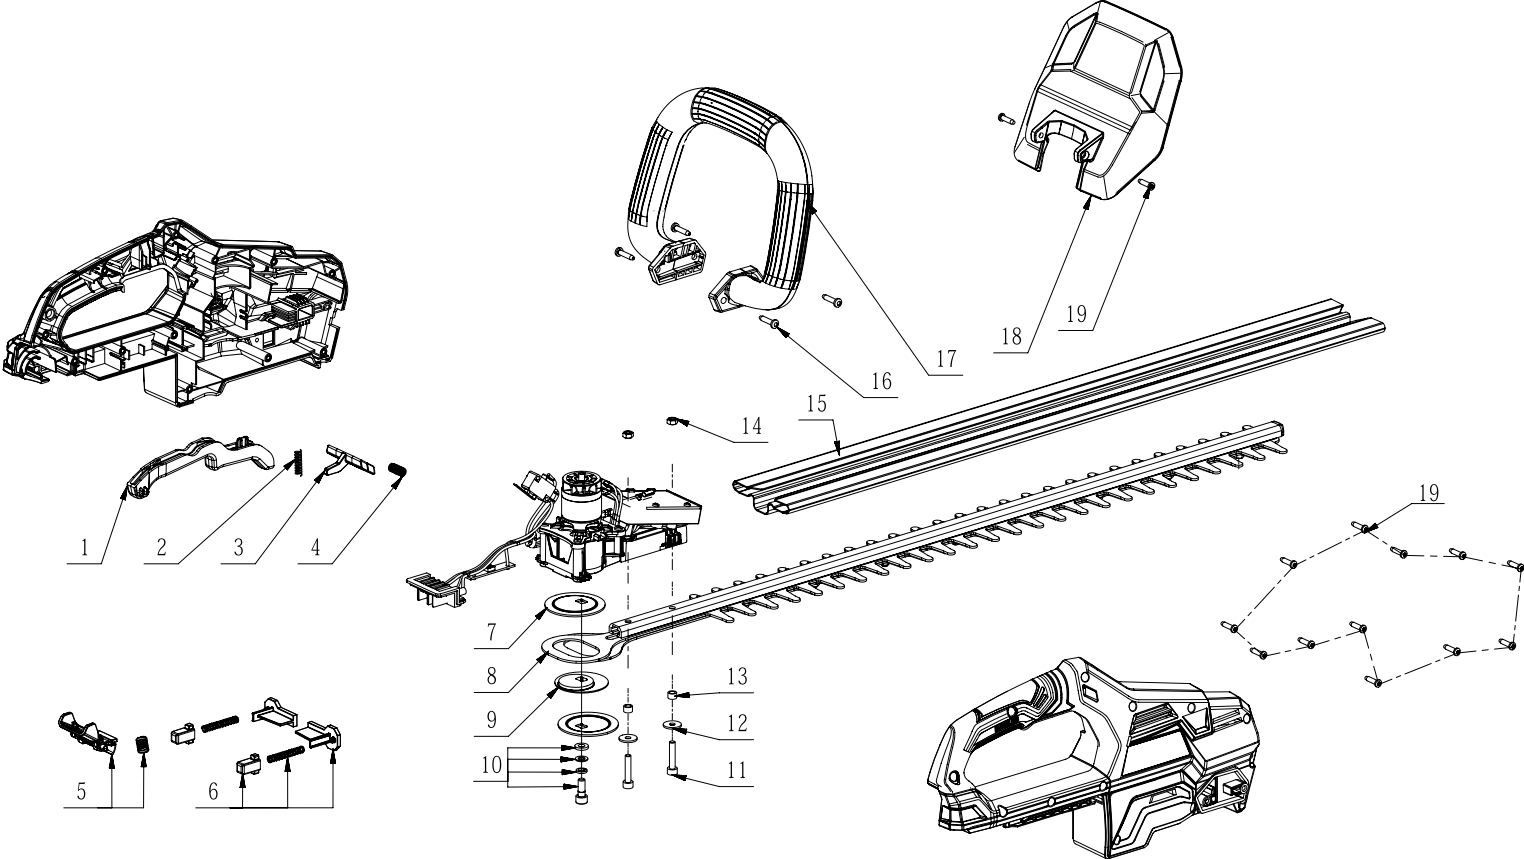

Product Description: Hedge Trimmer
Model Number: HT4221-00
Body Number: 0760083001
Version: A
Issue Date: 2019/12/18

No.	Product Model#	Part Number	Description	Qty
1	HT4221-00	3130297001	Switch Trigger	1
2	HT4221-00	3660028003	Stop Spring	1
3	HT4221-00	3130298001	Lock Off Button	1
4	HT4221-00	3660646001	Compression Spring	1
5	HT4221-00	2827214001	Release Button Assembly	1
6	HT4221-00	2827213001	Pop-up Assembly	2
7	HT4221-00	5650494001	Washer	2
8	HT4221-00	2820247003	Blade Set	1
9	HT4221-00	3552305001	Eccentric Block	1
10	HT4221-00	2827219001	Fixed Set	1
11	HT4221-00	5620216005	Hexagon Socket Screw	2
12	HT4221-00	5650487001	Plain Washer	2
13	HT4221-00	5650493001	Bush	2
14	HT4221-00	5630007001	Prevailing Torque Hexagon Nut	2
15	HT4221-00	3129189001	Sheath	1
16	HT4221-00	5620157006	Hexagon Socket Screw	4
17	HT4221-00	2827220001	Front Handle Set	1
18	HT4221-00	3130293001	Guard	1
19	HT4221-00	5610294001	Tapping Screw	14