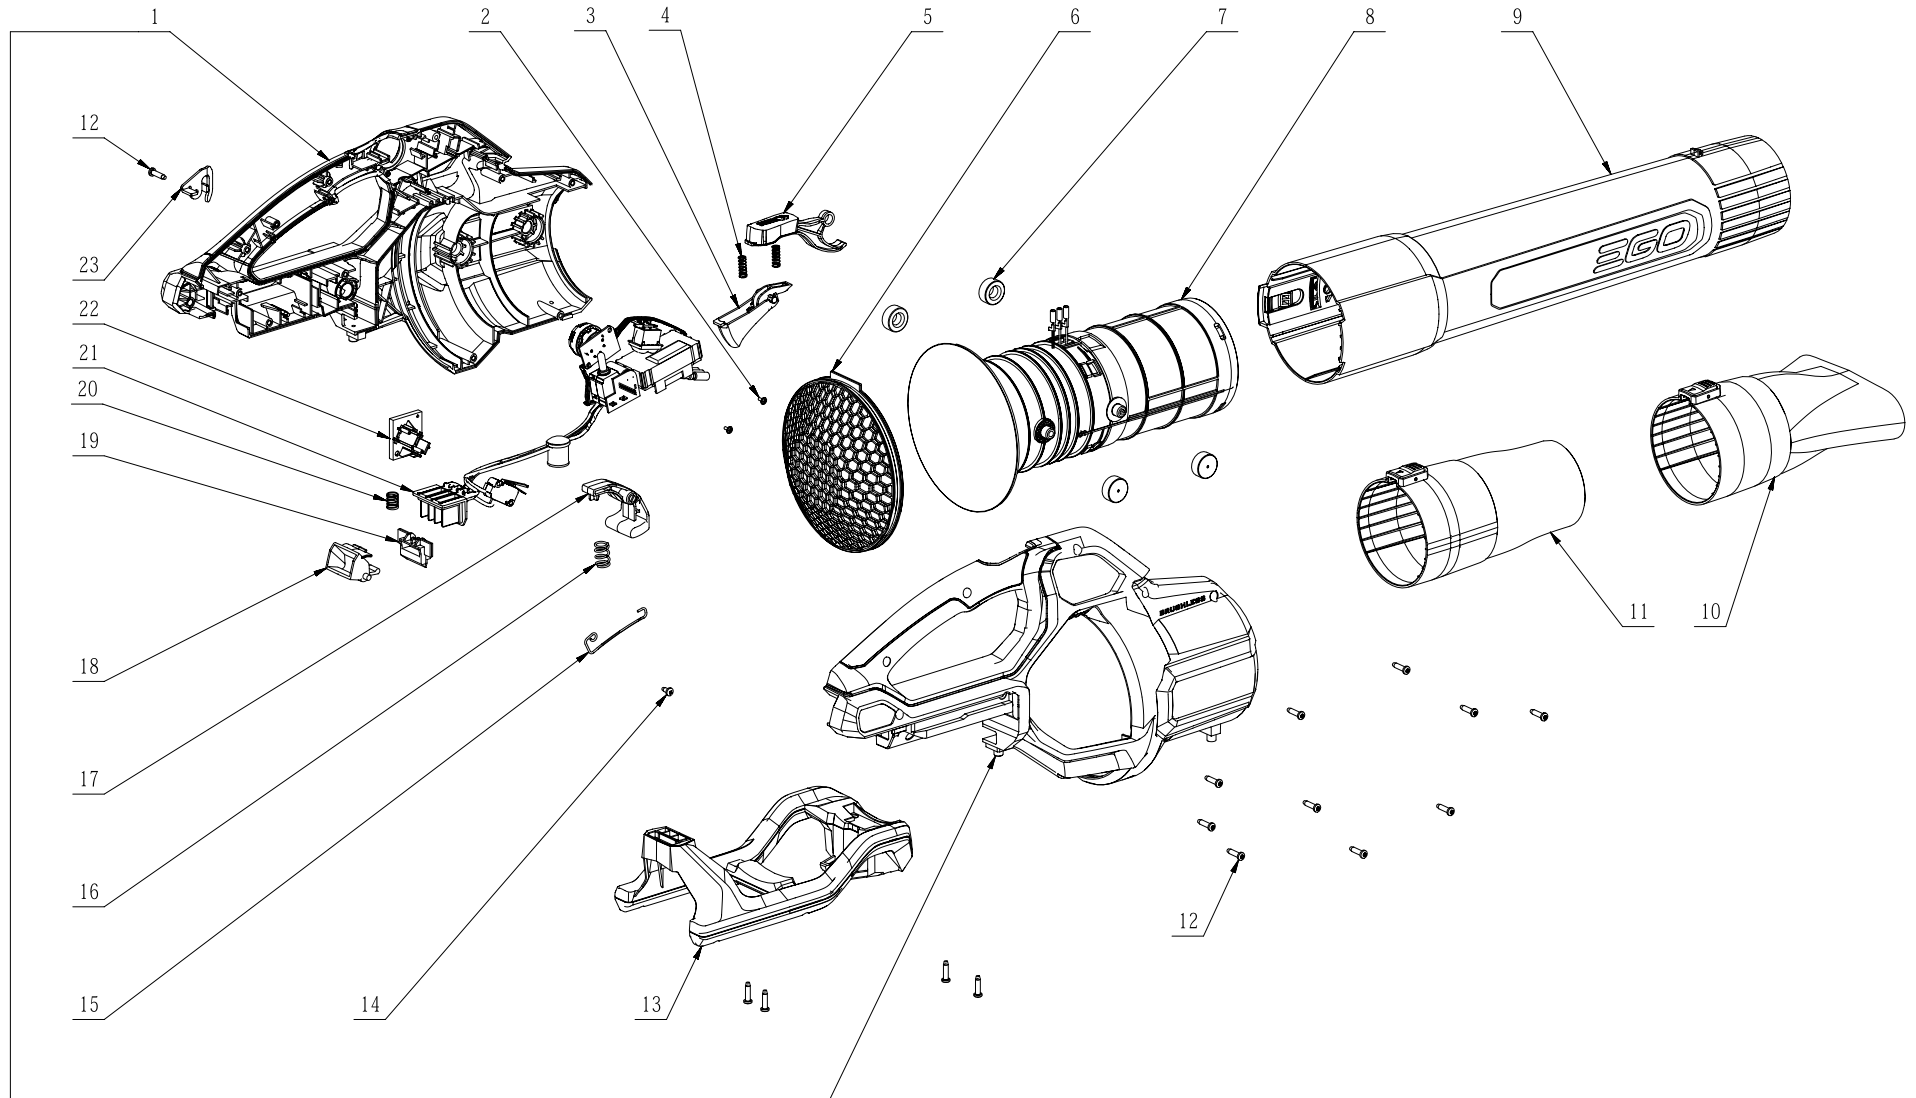

Product Description: Leaf Blower  
Model Number: LB6500  
Body Number: 0880027001\_S  
Version: A  
Issue Date: 2019/9/30

## Service Part List\_LB6500\_Version A

No.	Product Model#	Part Number	Description	Qty
1	LB6500	2825155001	Handle Set	1
2	LB6500	5620176002	Screw With Washer	2
3	LB6500	3129005001	Switch Trigger	1
4	LB6500	3660088003	Knob-reset Spring	2
5	LB6500	3129004001	Boost Button	1
6	LB6500	3322802001	Fan Baffle	1
7	LB6500	5650519001	Rubber Gasket	4
8	LB6500	2827122001	Ducted Set	1
9	LB6500	2825302001	Blow Tube ASSY	1
10	LB6500	2825226001	Nozzle Assembly	1
11	LB6500	2825509001	Cone Nozzle Assembly	1
12	LB6500	5610294001	Tapping Screw	15
13	LB6500	2825680002	Bottom Support ASSY	1
14	LB6500	5610021004	Tapping Screw	1
15	LB6500	3650142001	Anti-Static Bar	1
16	LB6500	3660614001	Compression Spring	1
17	LB6500	3128266001	Lever	1
18	LB6500	3127498001	Power Pack Button	1
19	LB6500	3127497001	Power Pack Button	1
20	LB6500	3660013003	Spring1	1
21	LB6500	2830244003	Electric Assembly	1
22	LB6500	3129127001	Switch Box	1
23	LB6500	3706375001	Hook	1