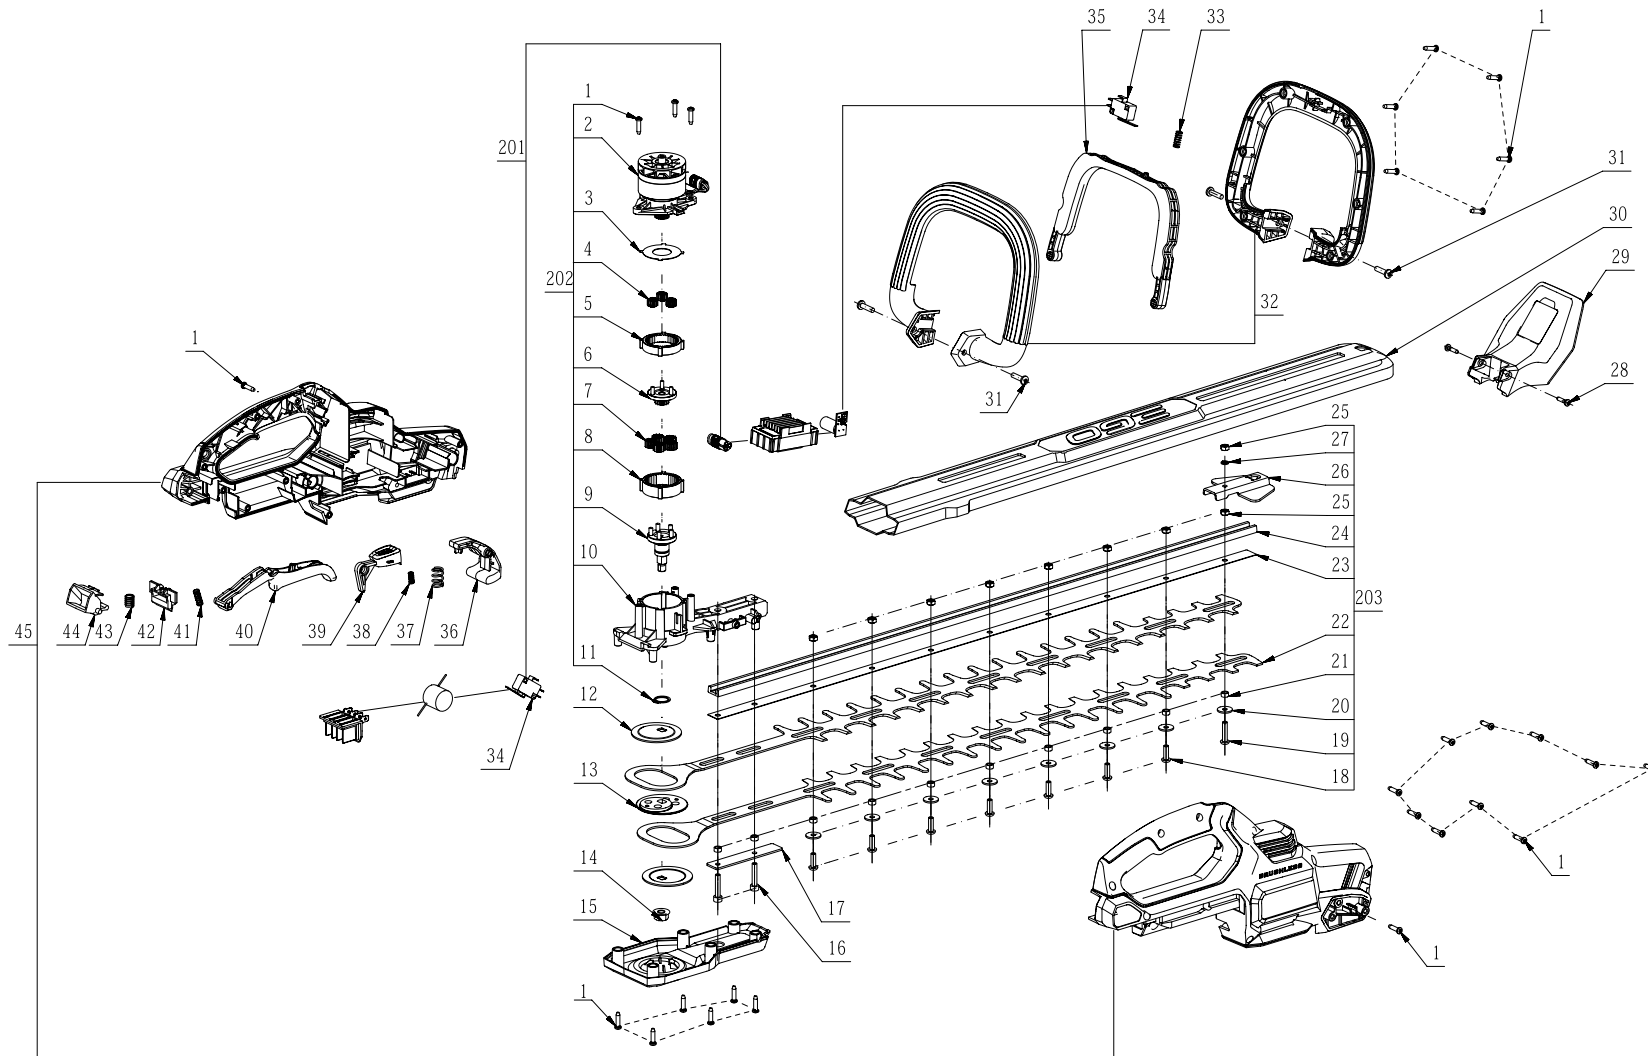

Product Description:Hedge Trimmer
Model Number:HT2410
Body Number:0760058001_S
Version: B
Issue Date: 2018/06/29

Service Part List_HT2410_Version B

No.	Product Model#	Part Number	Description	Qty
1	HT2410	5610294001	Tapping Screw	27
2	HT2410	2824923002	Motor & Gear ASSY	1
3	HT2410	5650576001	Washer	1
4	HT2410	3520965001	Planet Gear	3
5	HT2410	3520964001	Ring Gear	1
6	HT2410	2824927001	Sun Gear ASSY	1
7	HT2410	3520961001	Planet Gear	5
8	HT2410	3520963001	Ring Gear	1
9	HT2410	2824926002	Carrier	1
10	HT2410	2824925002	Gear Case ASSY	1
11	HT2410	5660018001	Circlips For Shaft	1
12	HT2410	5650494001	Washer	2
13	HT2410	3552617002	Eccentric Block	1
14	HT2410	5630325001	Flange Nut	1
15	HT2410	3128704001	Mounting Cover	1
16	HT2410	5620216005	Hexagon Socket Screw	2
17	HT2410	3706209001	Support Plate	1
18	HT2410	5620543001	Hexagon Socket Screw	7
19	HT2410	5620544001	Hexagon Socket Screw	1
20	HT2410	5650487001	Plain Washer	8
21	HT2410	5650196001	Bush	10
22	HT2410	3706210001	Blade	2
23	HT2410	3704421001	Support Plate	1
24	HT2410	3552616001	Clamp Support	1
25	HT2410	5630007006	Prevailing Torque Hexagon Nut	9
26	HT2410	3706328001	Tip Protector	1
27	HT2410	5650015003	Spring Washer	1
28	HT2410	5610264004	Hexagon Lobular Screw	2
29	HT2410	3128993001	Guard	1
30	HT2410	3129003001	Sheath	1
31	HT2410	5610291003	Tapping Screw	4
32	HT2410	2824552001	Side Handle	1