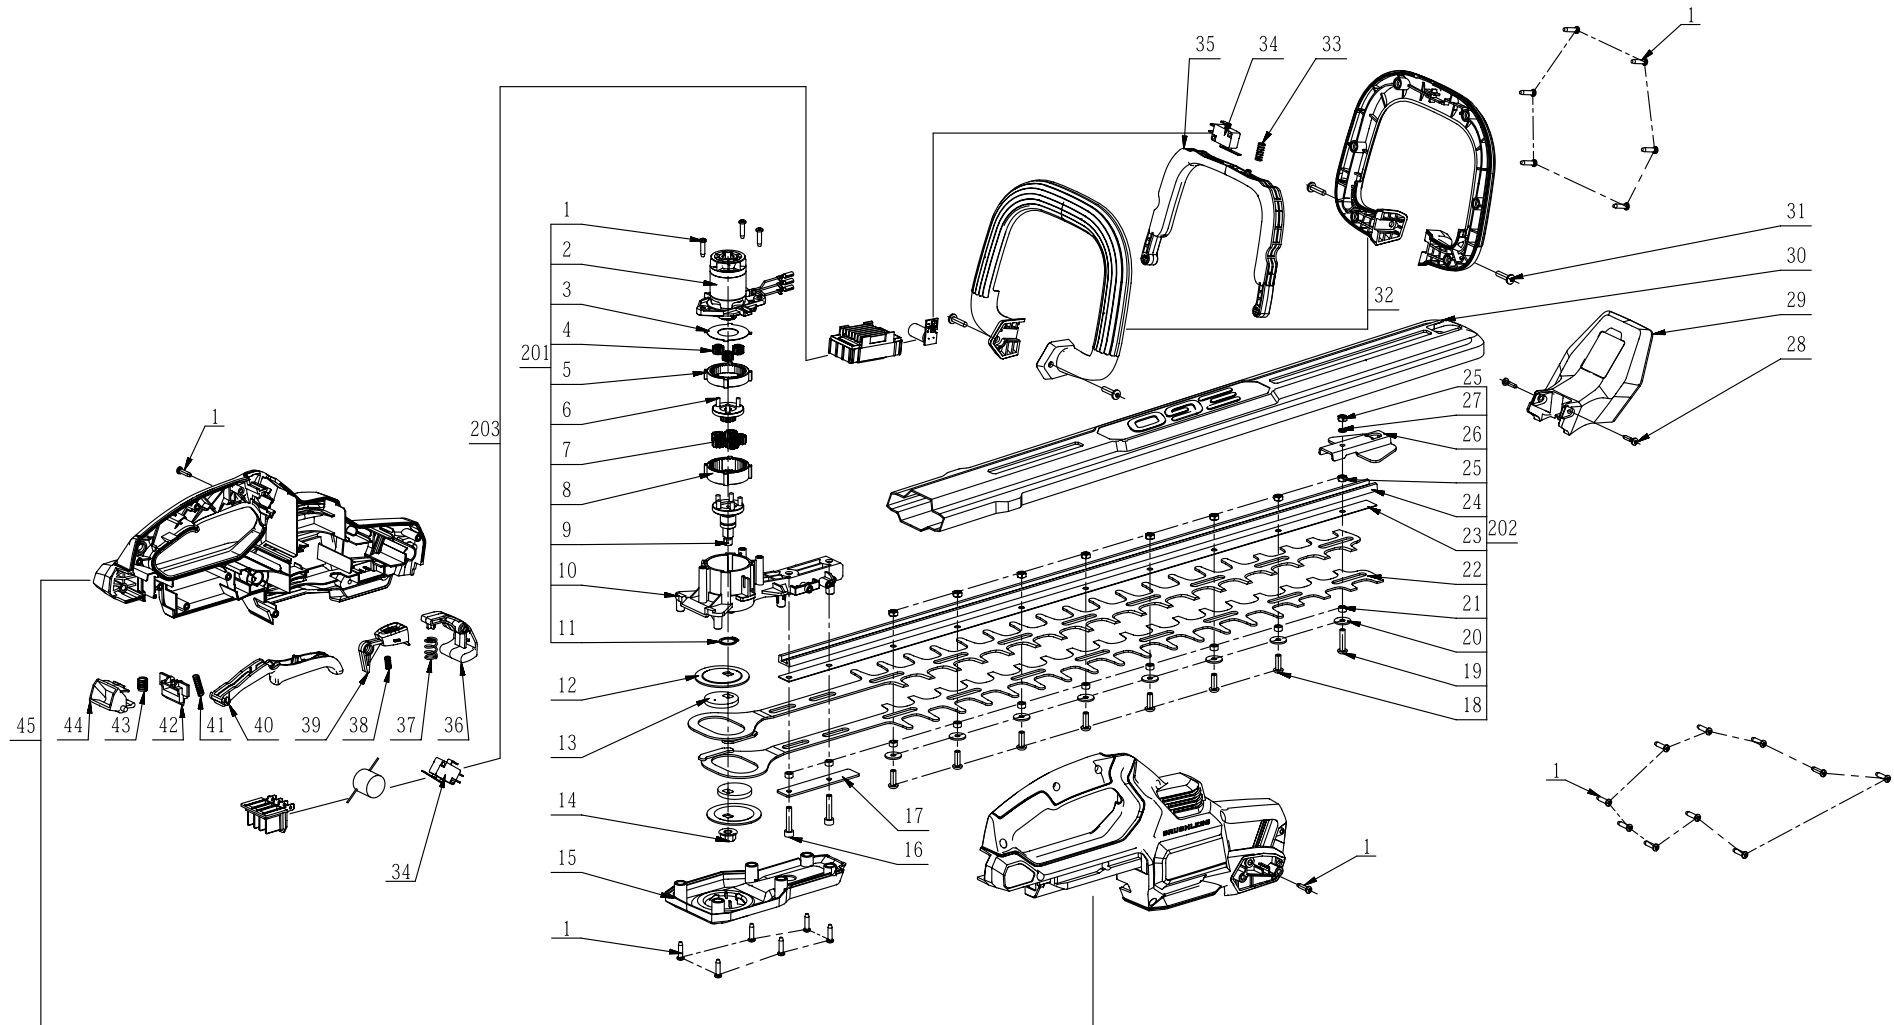

Product Description: Hedge Trimmer
Model Number: HT2410
Body Number: 0760082001_S
Version: C
Issue Date: 2019/04/30

Service Part List_HT2410_Version C

No.	Product Model#	Part Number	Description	Qty
1	HT2410	5610294001	Tapping Screw	27
2	HT2410	2826647002	Motor & Gear ASSY	1
3	HT2410	5650576001	Washer	1
4	HT2410	3520965001	Planet Gear	3
5	HT2410	3520964001	Ring Gear	1
6	HT2410	2824927001	Sun Gear ASSY	1
7	HT2410	3520961001	Planet Gear	5
8	HT2410	3520963001	Ring Gear	1
9	HT2410	2824926002	Carrier	1
10	HT2410	2824925002	Gear Case ASSY	1
11	HT2410	5660018001	Circlips For Shaft	1
12	HT2410	5650494001	Washer	2
13	HT2410	3706977001	Eccentric Block	2
14	HT2410	5630325001	Flange Nut	1
15	HT2410	3128704001	Mounting Cover	1
16	HT2410	5620216005	Hexagon Socket Screw	2
17	HT2410	3706209001	Support Plate	1
18	HT2410	5620543001	Hexagon Socket Screw	7
19	HT2410	5620544001	Hexagon Socket Screw	1
20	HT2410	5650487001	Plain Washer	8
21	HT2410	5650196001	Bush	10
22	HT2410	2826645001	Blade	2
23	HT2410	3704421001	Support Plate	1
24	HT2410	3552616001	Clamp Support	1
25	HT2410	5630007006	Prevailing Torque Hexagon Nut	9
26	HT2410	3706328001	Tip Protector	1
27	HT2410	5650015003	Spring Washer	1
28	HT2410	5610264004	Hexagon Lobular Screw	2
29	HT2410	3128993001	Guard	1
30	HT2410	3129003001	Sheath	1
31	HT2410	5610291003	Tapping Screw	4
32	HT2410	2824552001	Side Handle	1