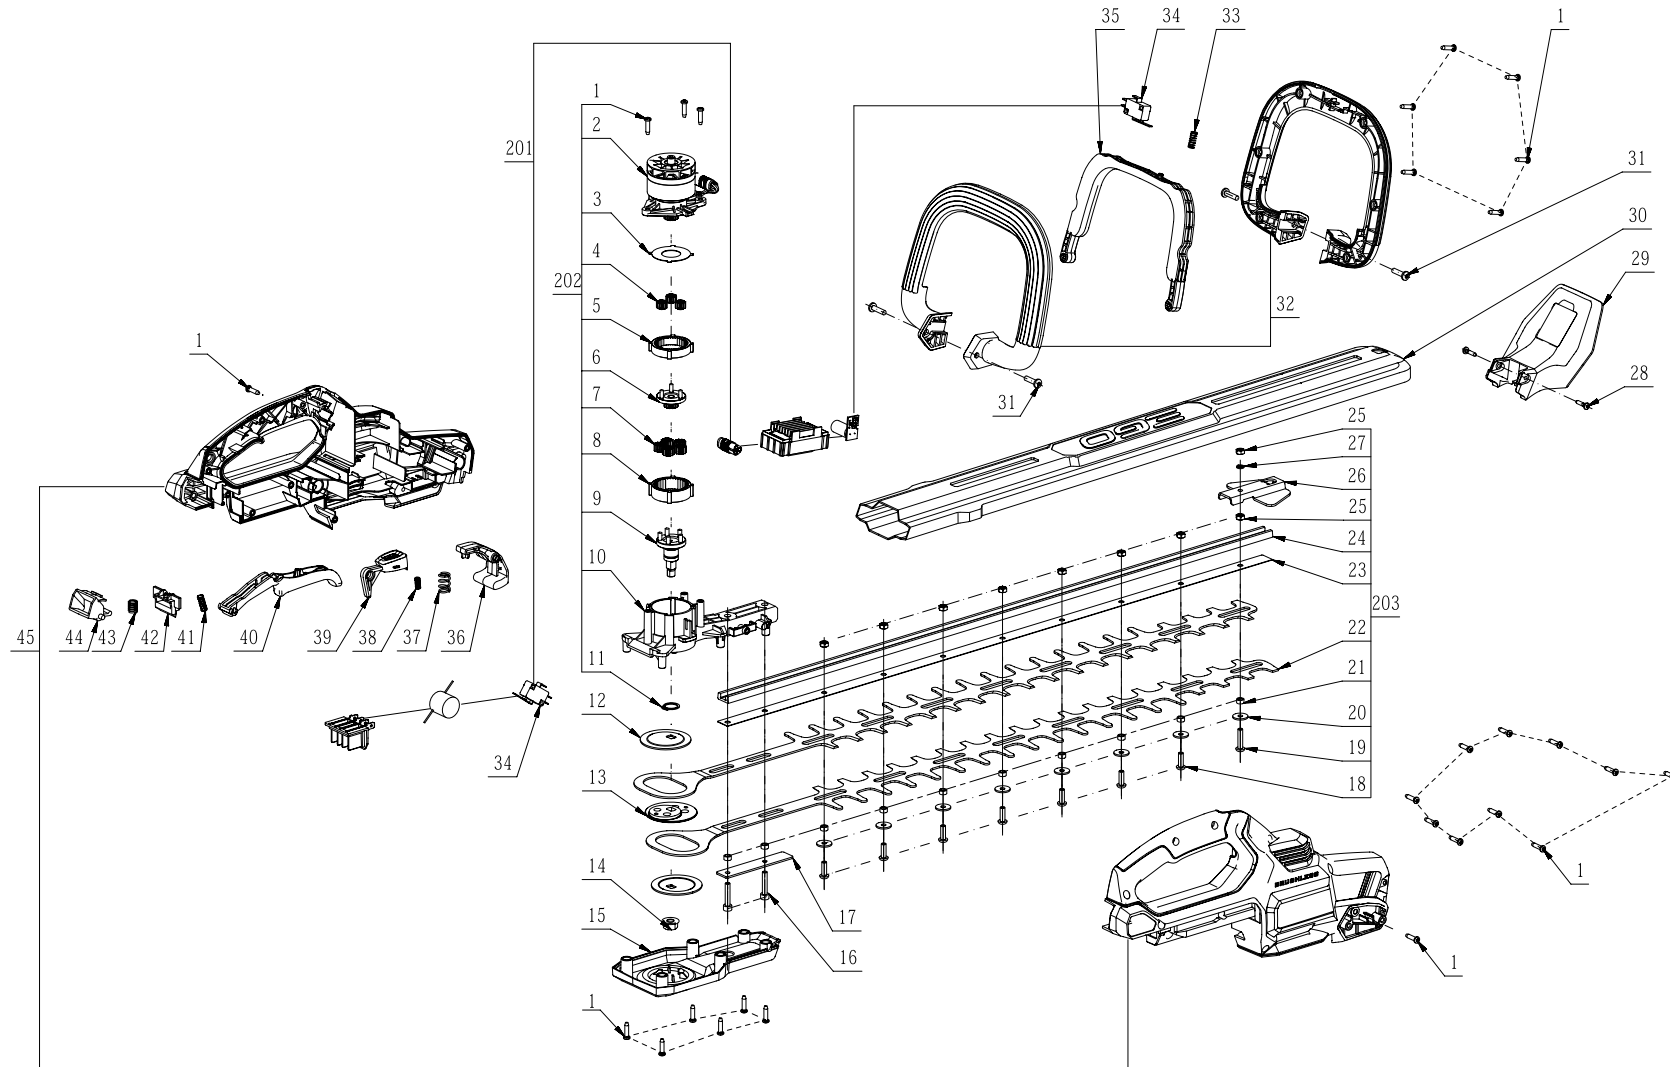

Product Description: Hedge Trimmer
Model Number: HT2410
Body Number: 0760058001_S
Version: A
Issue Date: 2017/09/12

Service Part List_HT2410_Version A

No.	Product Model#	Part Number	Description	Qty
1	HT2410	5610294001	Tapping Screw	27
2	HT2410	2824923002	Motor & Gear ASSY	1
3	HT2410	5650576001	Washer	1
4	HT2410	3520965001	Planet Gear	3
5	HT2410	3520964001	Ring Gear	1
6	HT2410	2824927001	Sun Gear ASSY	1
7	HT2410	3520961001	Planet Gear	5
8	HT2410	3520963001	Ring Gear	1
9	HT2410	2824926001	Carrier	1
10	HT2410	2824925002	Gear Case ASSY	1
11	HT2410	5660018001	Circlips For Shaft	1
12	HT2410	5650494001	Washer	2
13	HT2410	3552617001	Eccentric Block	1
14	HT2410	5630325001	Flange Nut	1
15	HT2410	3128704001	Mounting Cover	1
16	HT2410	5620216005	Hexagon Socket Screw	2
17	HT2410	3706209001	Support Plate	1
18	HT2410	5620543001	Hexagon Socket Screw	7
19	HT2410	5620544001	Hexagon Socket Screw	1
20	HT2410	5650487001	Plain Washer	8
21	HT2410	5650196001	Bush	10
22	HT2410	3706210001	Blade	2
23	HT2410	3704421001	Support Plate	1
24	HT2410	3552616001	Clamp Support	1
25	HT2410	5630007006	Prevailing Torque Hexagon Nut	9
26	HT2410	3706328001	Tip Protector	1
27	HT2410	5650015003	Spring Washer	1
28	HT2410	5610264004	Hexagon Lobular Screw	2
29	HT2410	3128993001	Guard	1
30	HT2410	3129003001	Sheath	1
31	HT2410	5610291003	Tapping Screw	4
32	HT2410	2824552001	Side Handle	1