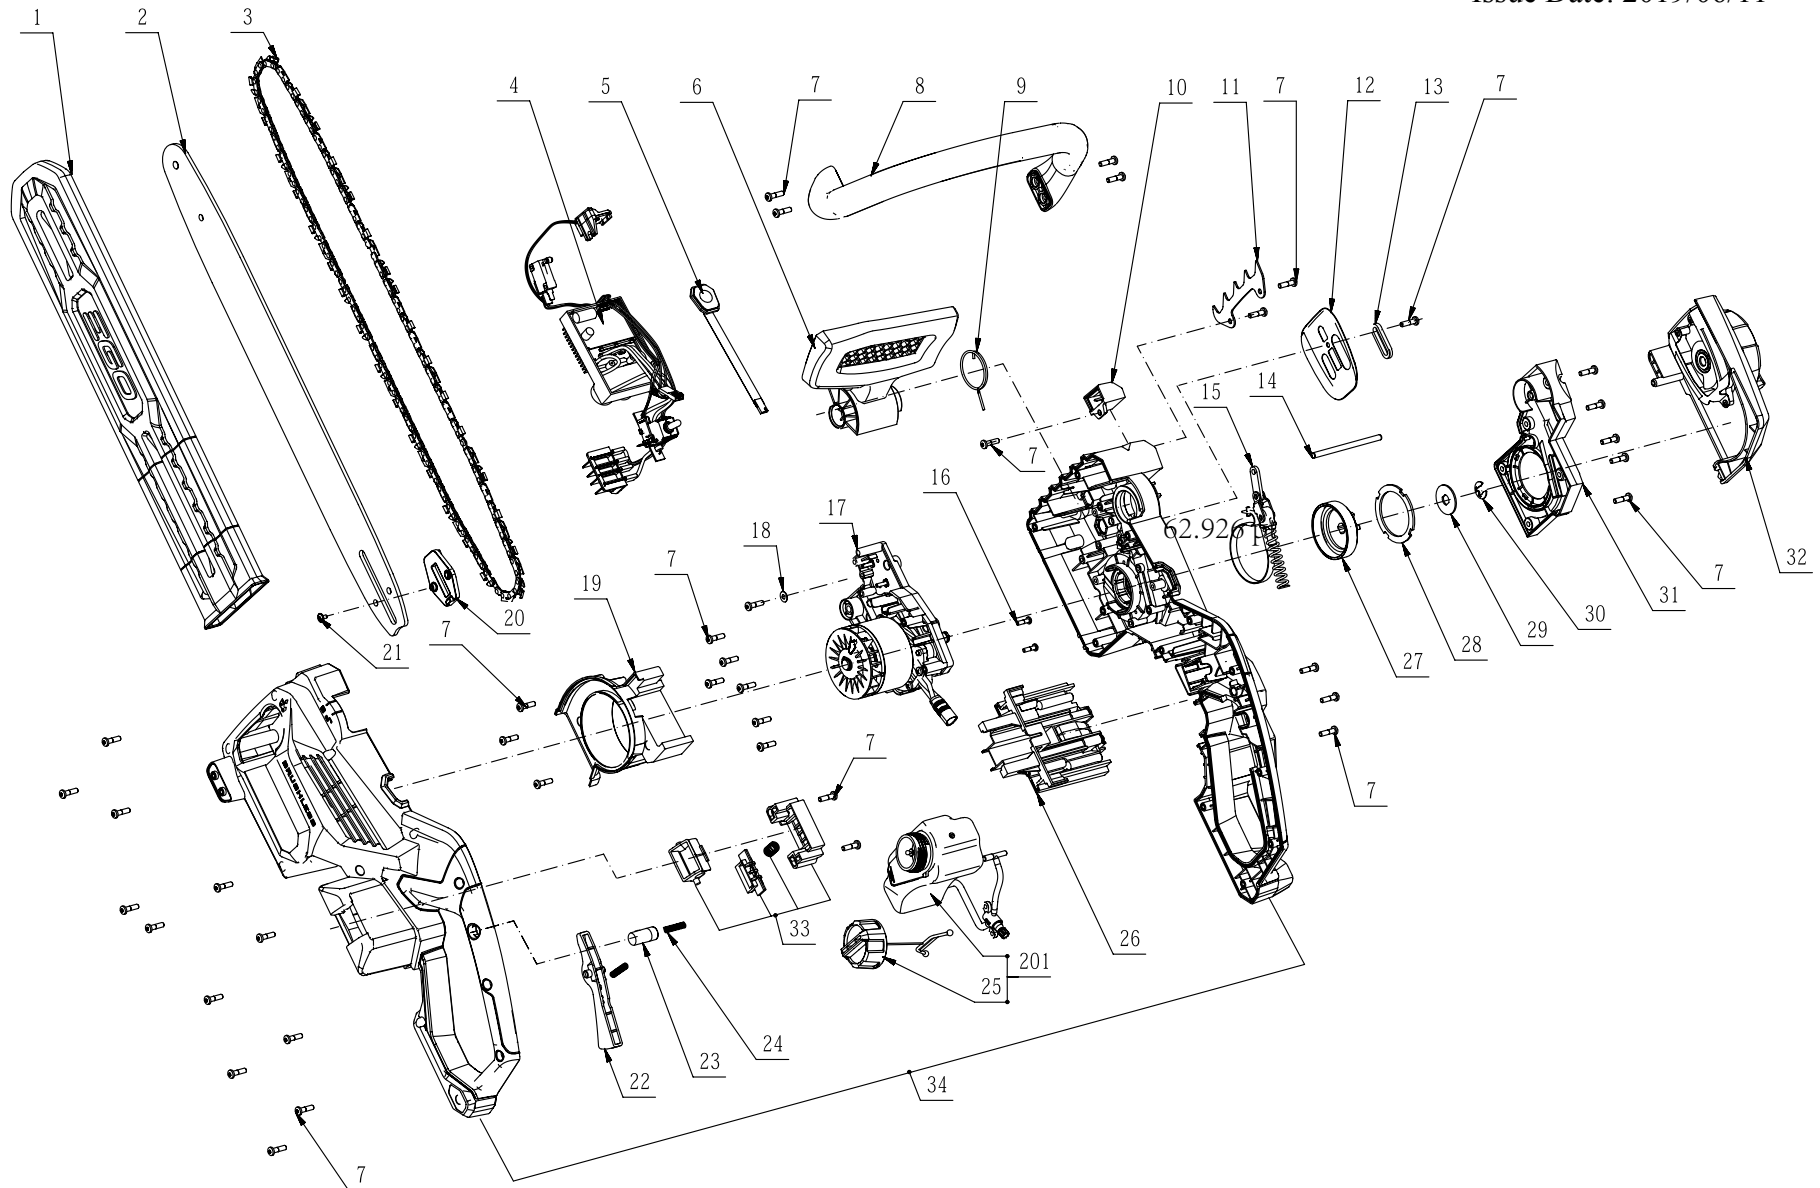

Product Description: Chain Saw
Model Number: CS1800
Body Number: 0640004001_S
Version: A
Issue Date: 2019/06/11

Service Part List_CS1800_Version A

No.	Product Model#	Part Number	Description	Qty
1	CS1800	3130408001	Sheath	1
2	CS1800	3706993001	Guide	1
3	CS1800	3810738001	Chain	1
4	CS1800	2830577002	Electric ASSY	1
5	CS1800	2826939001	Support Assembly	1
6	CS1800	3130304001	Board	1
7	CS1800	5620479001	Screw	40
8	CS1800	3127504002	Front Handle	1
9	CS1800	3660755001	Torsion Spring	1
10	CS1800	3130327001	Transparent Cap	1
11	CS1800	3707012001	Wood Teeth	1
12	CS1800	3706992001	Protecting Cover	1
13	CS1800	3130337001	Rubber Gasket	1
14	CS1800	5670526001	Parallel Pin	1
15	CS1800	2826922001	Brake Assembly	1
16	CS1800	5610305001	Tapping Screw	2
17	CS1800	2826938001	Support Assembly	1
18	CS1800	3700182001	Washer B	1
19	CS1800	3130231001	Fan Baffle	1
20	CS1800	3521187001	Adjusting Base	1
21	CS1800	5620731001	Cross Recessed Pan Head Screw	1
22	CS1800	3130334001	Switch Trigger	1
23	CS1800	3130335001	Lock off Button	1
24	CS1800	3660427002	Spring	2
25	CS1800	2826918001	Cover Assembly	1
26	CS1800	2826746002	Support ASSY	1
27	CS1800	3422529001	Sprocket	1
28	CS1800	5690440001	Felt Ring	1
29	CS1800	5660208002	Gasket	1
30	CS1800	5660242001	"E" Ring	1
31	CS1800	3130303001	Cover	1
32	CS1800	2826745002	Cover ASSY	1

No.	Product Model#	Part Number	Description	Qty
33	CS1800	2826940001	Button Unit	1
34	CS1800	2826824001	Housing Set	1
201	CS1800	2826782002	Pump ASSY	1